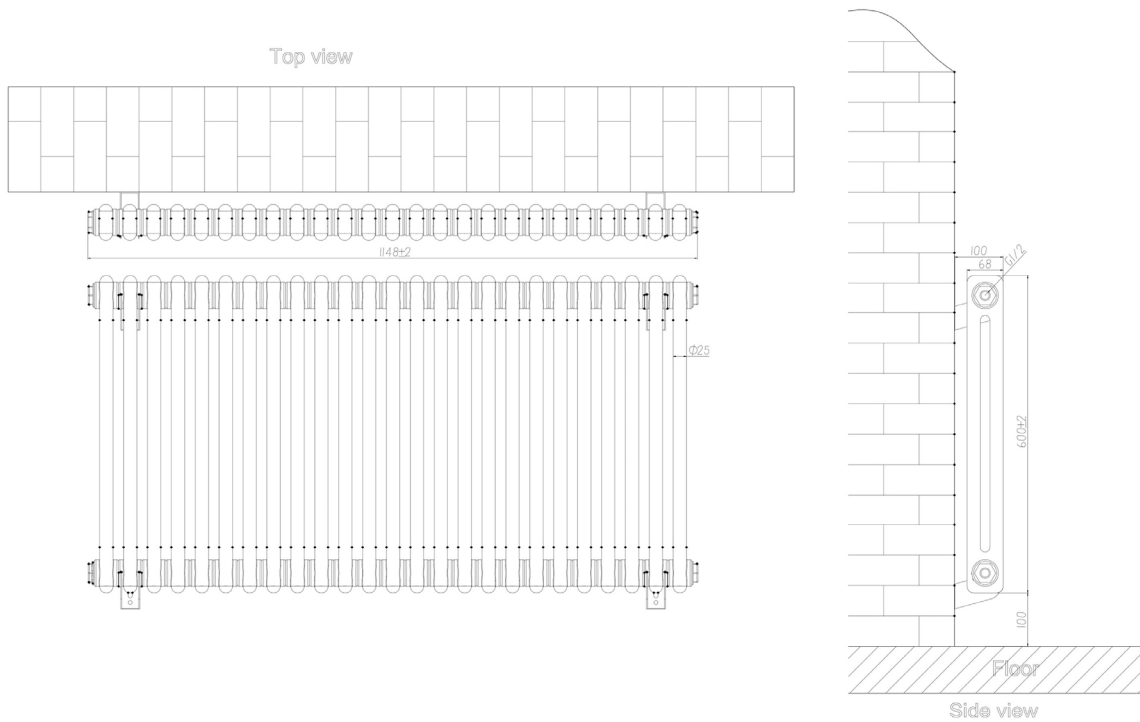

DATASHEET

Image

General Information

Product:	81.0111
Description:	Rivassa 2 Column Radiator 600 x 1148mm
Website Link:	(Click Here)
Product Type:	Radiator
Brand:	Eastbrook Company
Colour:	Bronze Effect
Material:	Mild Steel
Height (mm):	600mm
Width (mm):	1148mm
Net Weight (kg):	30.4kg
Product Range:	Rivassa

Product Specifications

Warranty:	5 Year(s)
Supplied with fixings:	Yes
Orientation:	Horizontal
BTU $\Delta T50^{\circ}\text{C}$:	4194
BTU $\Delta T60^{\circ}\text{C}$:	5369
Watts $\Delta T50^{\circ}\text{C}$:	1229
Watts $\Delta T60^{\circ}\text{C}$:	1573

Drawing

Rivassa 2 Column Horizontal 600 x 1148mm. Technical Drawing

Tappings off wall : 65mm.

Eastbrook 
Eastbrook Road, Gloucester GL4 3DB
Technical Helpline : 01452 317890
Mon - Fri / 8am - 5pm
Email : technical@eastbrookco.com