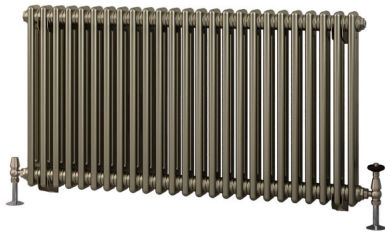

DATASHEET

Image

General Information

Product:	81.0111
Description:	Rivassa 2 Column Radiator 600 x 1148mm
Website Link:	(Click Here)
Product Type:	Radiator
Brand:	Eastbrook Company
Colour:	Bronze Effect
Material:	Mild Steel
Height (mm):	600mm
Width (mm):	1148mm
Net Weight (kg):	30.4kg
Product Range:	Rivassa