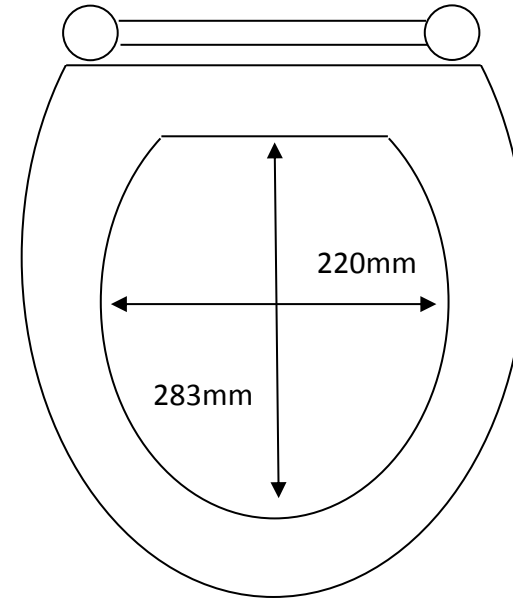

Sherwood Toilet Seat Dimensions

Eastbrook Road, Gloucester GL4 3DB
Technical Helpline: 01452 317890
email: technical@eastbrookco.com

Lid

420mm Long
Including Hinges

373mm Wide

465mm Long
including hinges

Seat