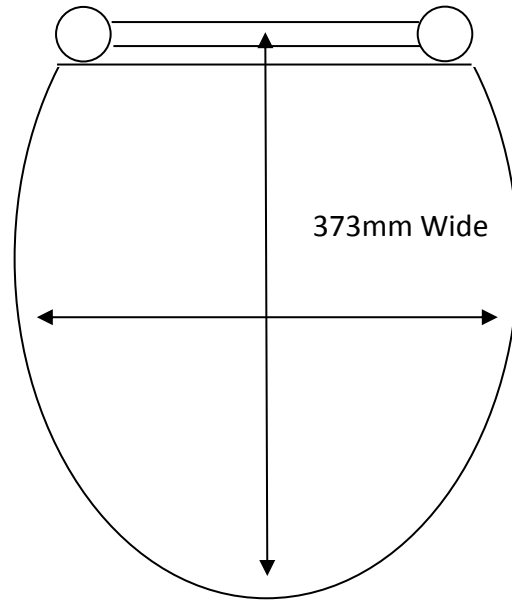

Sherwood Toilet Seat Dimensions

Eastbrook Road, Gloucester GL4 3DB
Technical Helpline: 01452 317890
email: technical@eastbrookco.com

Lid

420mm Long
Including Hinges

373mm Wide

465mm Long
including hinges

Seat