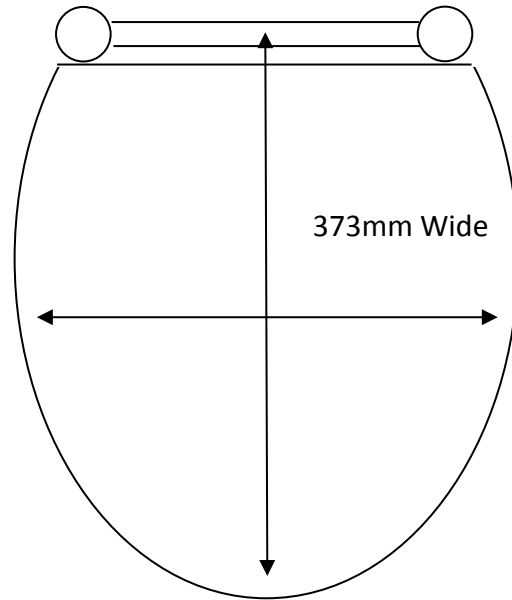

## Sherwood Toilet Seat Dimensions

Eastbrook Road, Gloucester GL4 3DB  
Technical Helpline: 01452 317890  
email: [technical@eastbrookco.com](mailto:technical@eastbrookco.com)

**Lid**

420mm Long  
Including Hinges

373mm Wide

465mm Long  
including hinges

**Seat**