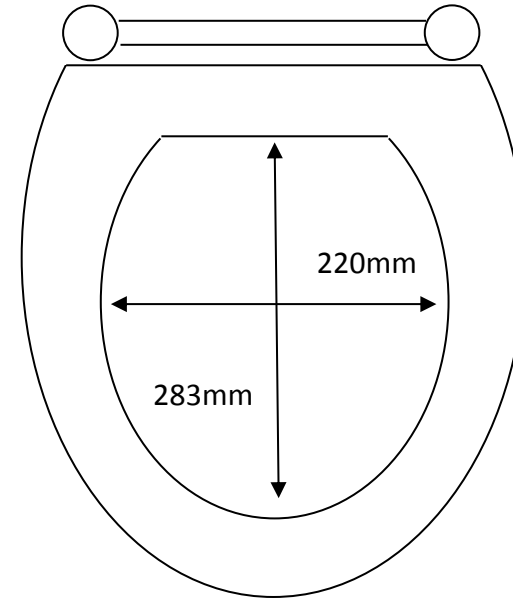

## Sherwood Toilet Seat Dimensions

Eastbrook Road, Gloucester GL4 3DB  
Technical Helpline: 01452 317890  
email: [technical@eastbrookco.com](mailto:technical@eastbrookco.com)

**Lid**

420mm Long  
Including Hinges

373mm Wide

465mm Long  
including hinges

**Seat**