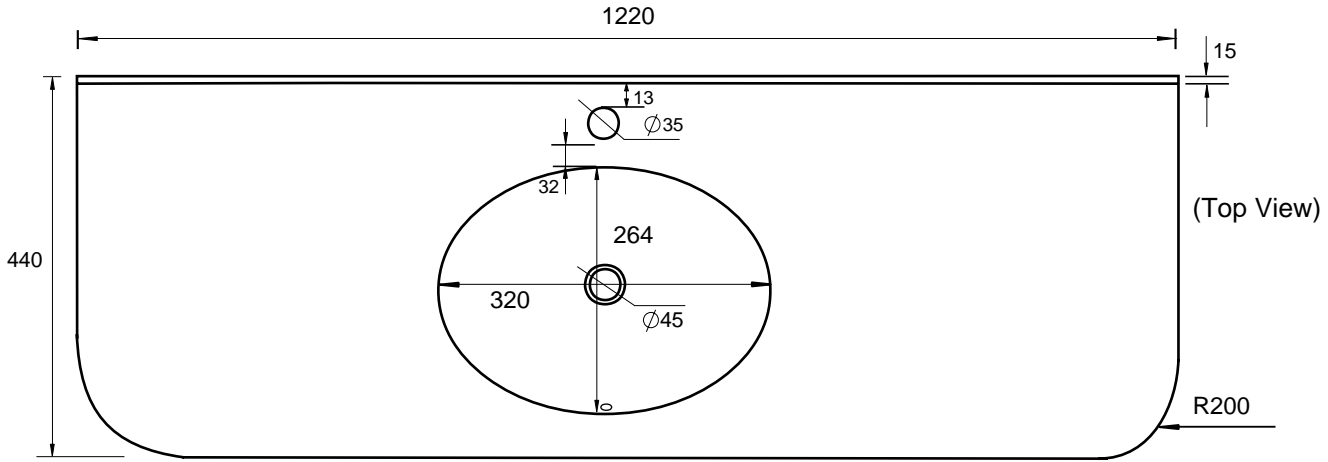

Hardwick Quartz 120cm Basin

Code: B-2104-1200-QB

(Front View)

(Side View)