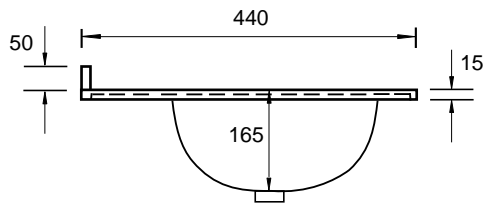

Hardwick Quartz 120cm Basin

Code: B-2104-1200-QB

(Front View)

(Side View)