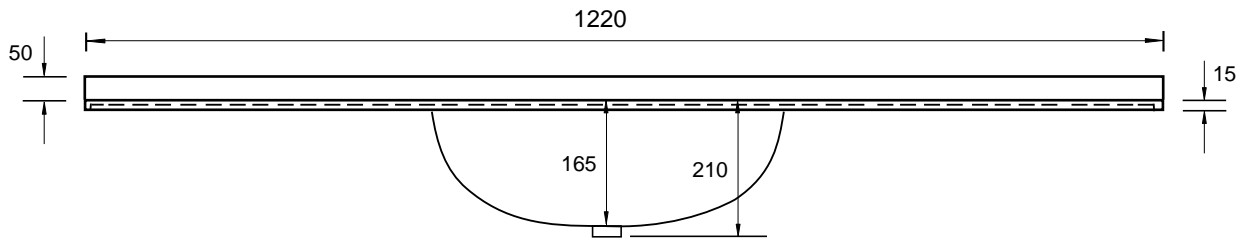

Hardwick Quartz 120cm Basin

Code: B-2104-1200-QB

(Front View)

(Side View)