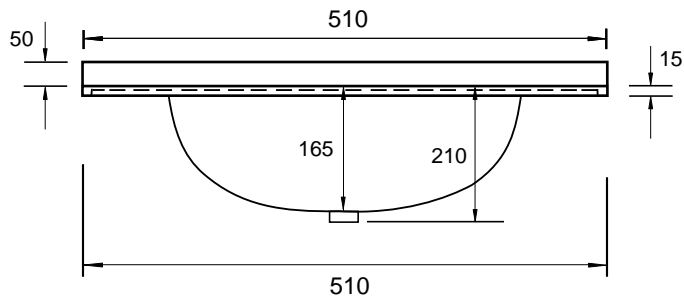

# Hardwick Traditional Quartz 50cm Basin

Product Code: B-2104-50QB

(Top View)

(Front View)

(Side View)