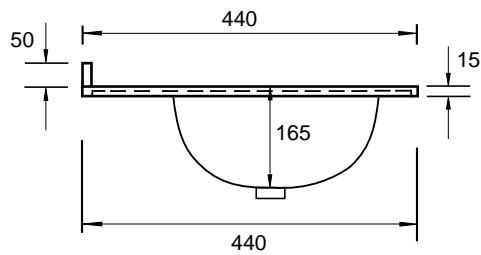

# Hardwick Traditional Quartz 50cm Basin

Product Code: B-2104-50QB

(Top View)

(Front View)

(Side View)