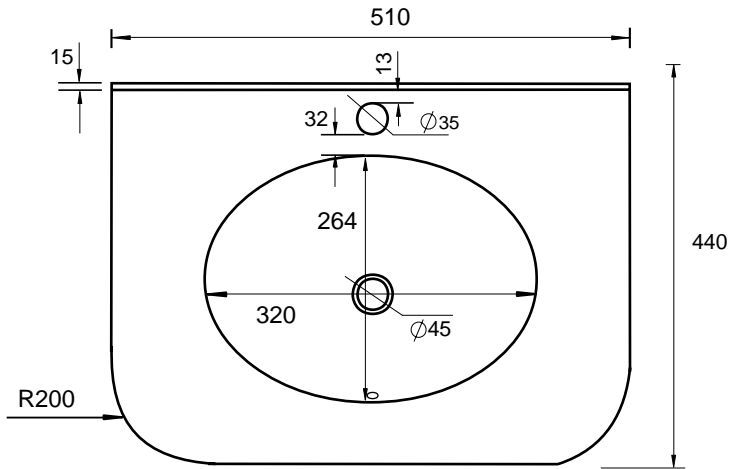

# Hardwick Traditional Quartz 50cm Basin

Product Code: B-2104-50QB

(Top View)

(Front View)

(Side View)