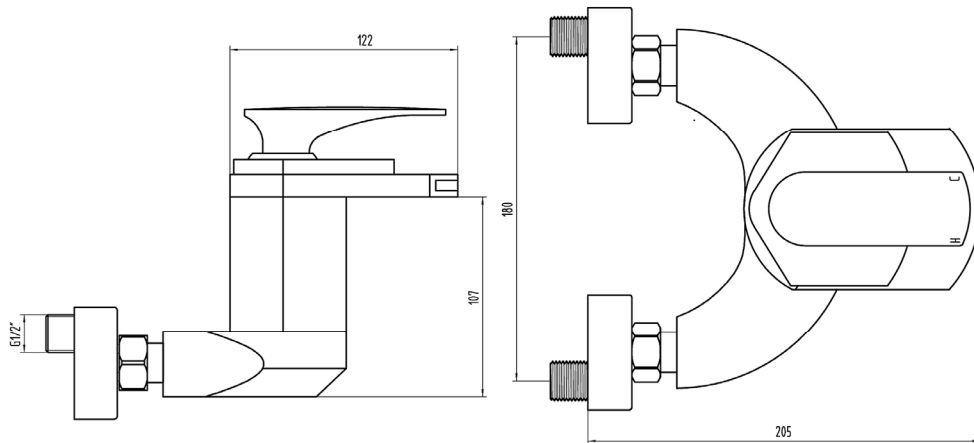

Drawing

Eastbrook

Eastbrook Road, Gloucester GL4 3DB
Technical Helpline : 01452 317890
Mon - Fri / 8am - 5pm
Email : technical@eastbrookco.com