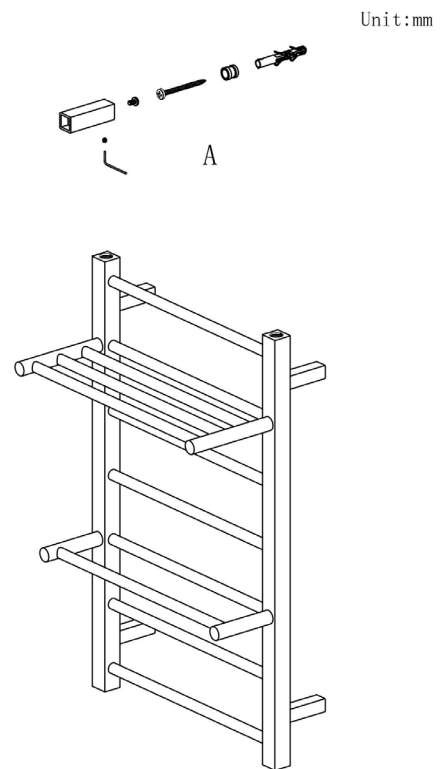

DATASHEET

Image

General Information

Product:	41.1111
Description:	Velino Stainless Steel Towel Rail 800 x 500
Brand:	Eastbrook Company
Colour:	Mirror Polished
Material:	Stainless Steel
Height (mm):	800mm
Width (mm):	500mm
Net Weight (kg):	4.73kg
Product Range:	Velino

Product Specifications

BTU $\Delta T50^{\circ}\text{C}$:	802
BTU $\Delta T60^{\circ}\text{C}$:	1006
Watts $\Delta T50^{\circ}\text{C}$:	235
Watts $\Delta T60^{\circ}\text{C}$:	295

Drawing

Velino 800 x 500mm. Stainless Steel Polished Technical Drawing

Eastbrook
Eastbrook Road, Gloucester GL4 3DB
Technical Helpline : 01452 317890
Mon - Fri / 8am - 5pm
Email : technical@eastbrookco.com