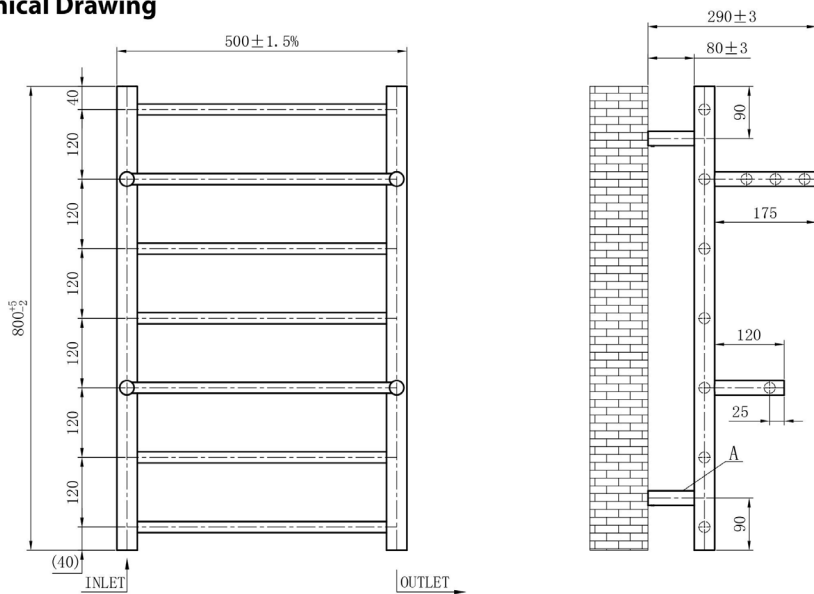

DATASHEET

Image

General Information

Product:	41.1111
Description:	Velino Stainless Steel Towel Rail 800 x 500
Brand:	Eastbrook Company
Colour:	Mirror Polished
Material:	Stainless Steel
Height (mm):	800mm
Width (mm):	500mm
Net Weight (kg):	4.73kg
Product Range:	Velino

Product Specifications

BTU $\Delta T50^{\circ}\text{C}$:	802
BTU $\Delta T60^{\circ}\text{C}$:	1006
Watts $\Delta T50^{\circ}\text{C}$:	235
Watts $\Delta T60^{\circ}\text{C}$:	295

Drawing

Velino 800 x 500mm. Stainless Steel Polished Technical Drawing

Eastbrook
Eastbrook Road, Gloucester GL4 3DB
Technical Helpline : 01452 317890
Mon - Fri / 8am - 5pm
Email : technical@eastbrookco.com