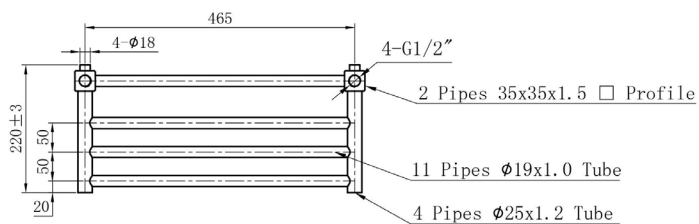

DATASHEET

Image

General Information

Product:	41.1111
Description:	Velino Stainless Steel Towel Rail 800 x 500
Brand:	Eastbrook Company
Colour:	Mirror Polished
Material:	Stainless Steel
Height (mm):	800mm
Width (mm):	500mm
Net Weight (kg):	4.73kg
Product Range:	Velino

Product Specifications

BTU $\Delta T50^{\circ}\text{C}$:	802
BTU $\Delta T60^{\circ}\text{C}$:	1006
Watts $\Delta T50^{\circ}\text{C}$:	235
Watts $\Delta T60^{\circ}\text{C}$:	295

Drawing

Velino 800 x 500mm. Stainless Steel Polished Technical Drawing

Eastbrook
Eastbrook Road, Gloucester GL4 3DB
Technical Helpline : 01452 317890
Mon - Fri / 8am - 5pm
Email : technical@eastbrookco.com