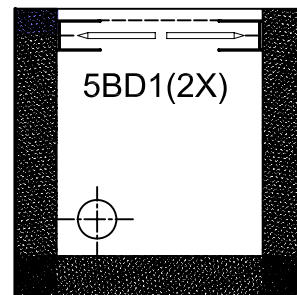

INSTALLATION MANUAL

Eastbrook Code	Adjustment	Eastbrook Code	Adjustment
69.0055	680-700	69.0056	740-760
69.0057	780-800	69.0058	880-900

This product should only be fixed by a fully qualified installer

<p>5BD1</p>  <p>2X</p>	<p>5BD3</p>  <p>8X</p>	<p>5BD4</p>  <p>8X</p>	<p>5BD5</p>  <p>8X</p>
<p>5BD6</p>  <p>8X</p>	<p>5BD7</p>  <p>8X</p>	<p>5BD8</p>  <p>1X</p>	

1

2

2.1

2.2

3

5BD2

3.1

5BD8(1X)

6.2

5BD4(8X)

7

7.1

8

8.1

Ø3.2

9