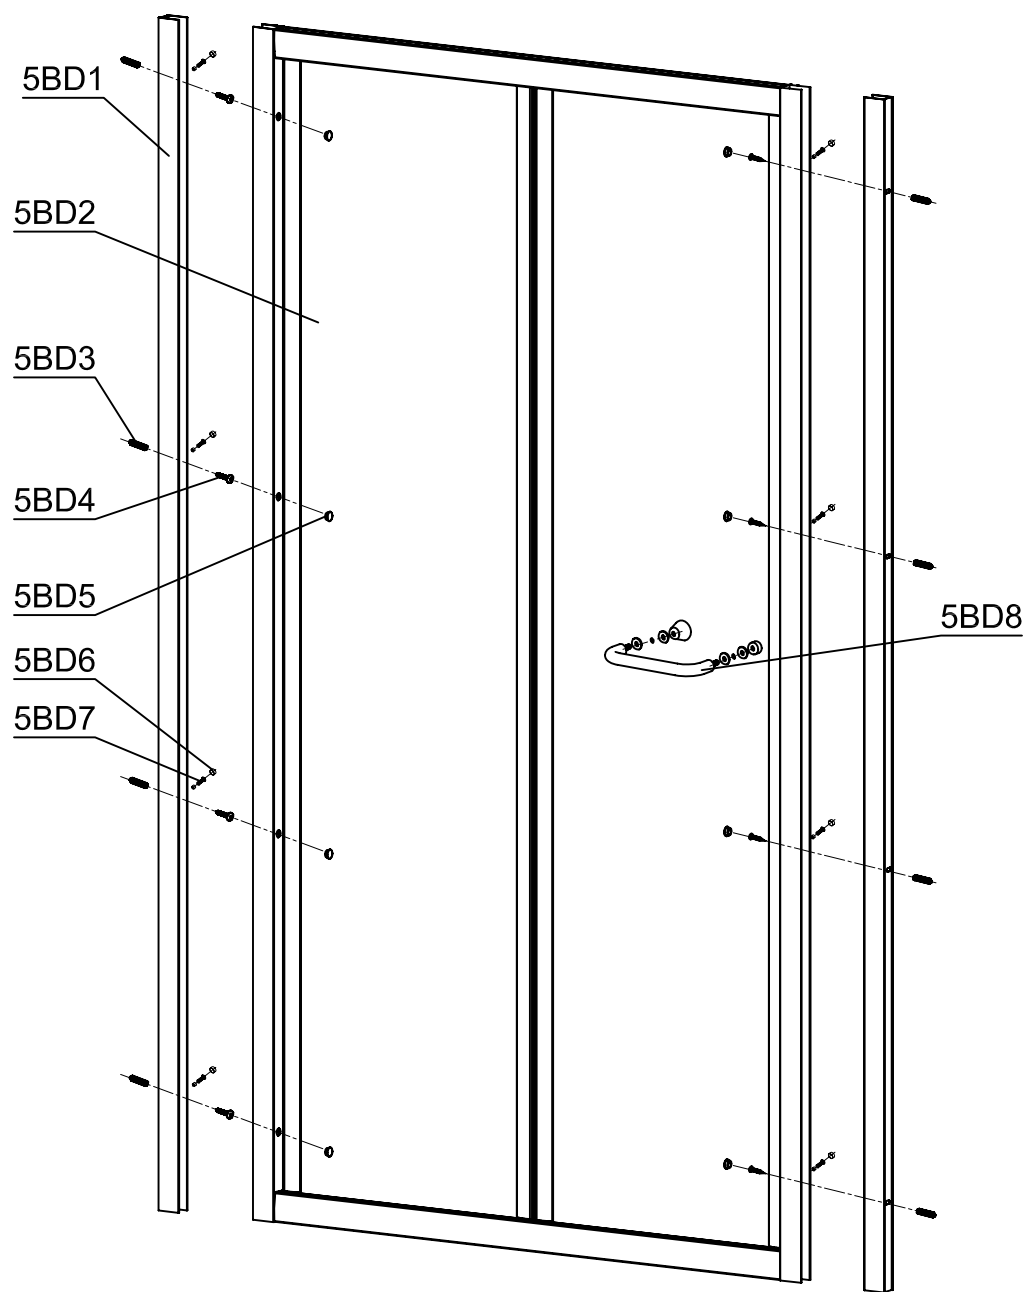

INSTALLATION MANUAL

Eastbrook Code	Adjustment	Eastbrook Code	Adjustment
69.0055	680-700	69.0056	740-760
69.0057	780-800	69.0058	880-900

This product should only be fixed by a fully qualified installer

<p>5BD1</p>  <p>2X</p>	<p>5BD3</p>  <p>8X</p>	<p>5BD4</p>  <p>8X</p>	<p>5BD5</p>  <p>8X</p>
<p>5BD6</p>  <p>8X</p>	<p>5BD7</p>  <p>8X</p>	<p>5BD8</p>  <p>1X</p>	

6.2

5BD4(8X)

7

7.1

8

8.1

Ø3.2

9