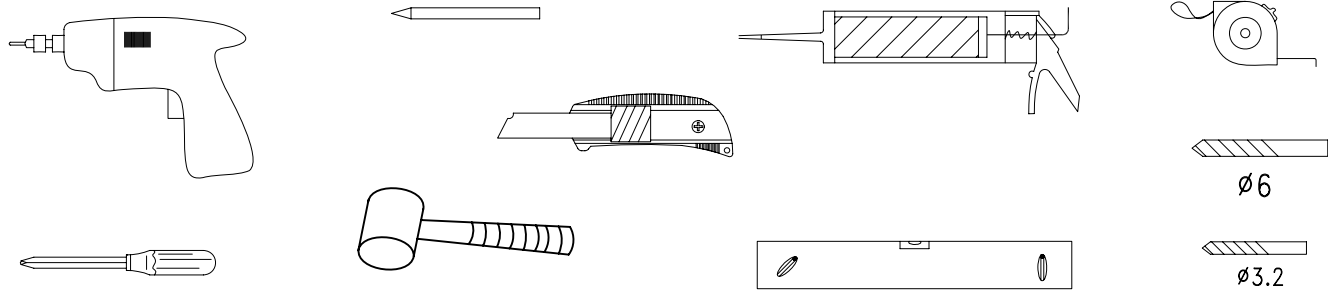

INSTALLATION MANUAL

Eastbrook Code	Adjustment	Eastbrook Code	Adjustment
69.0055	680-700	69.0056	740-760
69.0057	780-800	69.0058	880-900

This product should only be fixed by a fully qualified installer

<p>5BD1</p>  <p>2X</p>	<p>5BD3</p>  <p>8X</p>	<p>5BD4</p>  <p>8X</p>	<p>5BD5</p>  <p>8X</p>
<p>5BD6</p>  <p>8X</p>	<p>5BD7</p>  <p>8X</p>	<p>5BD8</p>  <p>1X</p>	