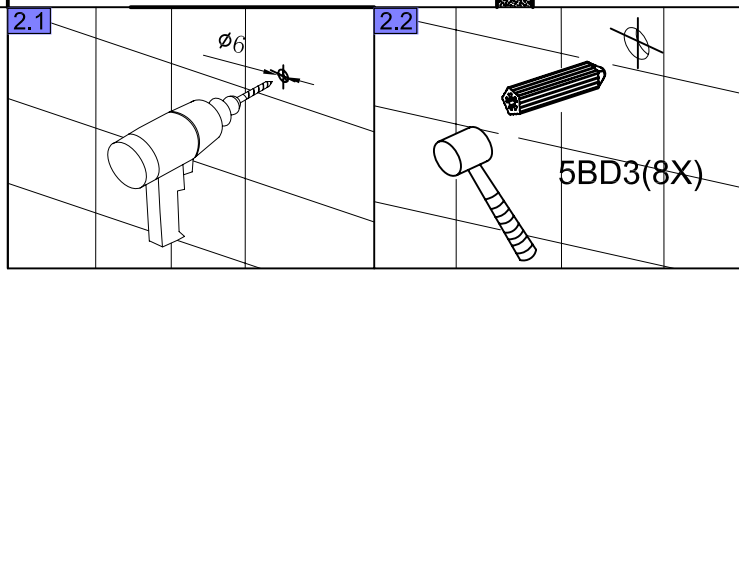

INSTALLATION MANUAL

Eastbrook Code	Adjustment	Eastbrook Code	Adjustment
69.0055	680-700	69.0056	740-760
69.0057	780-800	69.0058	880-900

This product should only be fixed by a fully qualified installer

<p>5BD1</p>  <p>2X</p>	<p>5BD3</p>  <p>8X</p>	<p>5BD4</p>  <p>4X</p>	<p>5BD5</p>  <p>8X</p>
<p>5BD6</p>  <p>15X</p>	<p>5BD7</p>  <p>15X</p>	<p>5BD8</p>  <p>1X</p>	<p>5BD9</p>  <p>1X</p>
<p>5BD10</p>  <p>4X</p>	<p>5BD11</p>  <p>1X</p>		