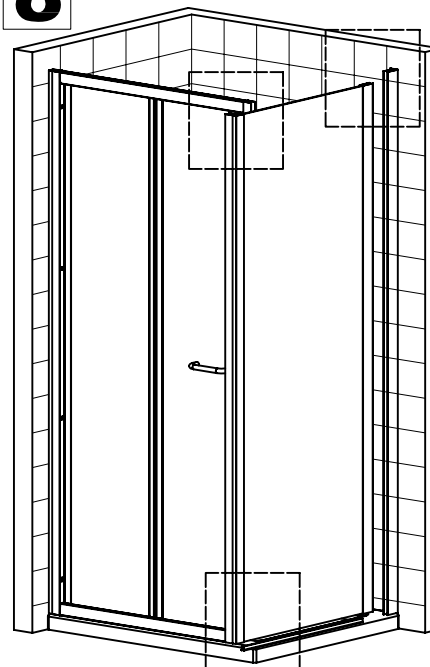

3

5BD1(1X)

4

5BD11(1X)

5

5BD12

5BD1(1X)

6

5BD2

7

8