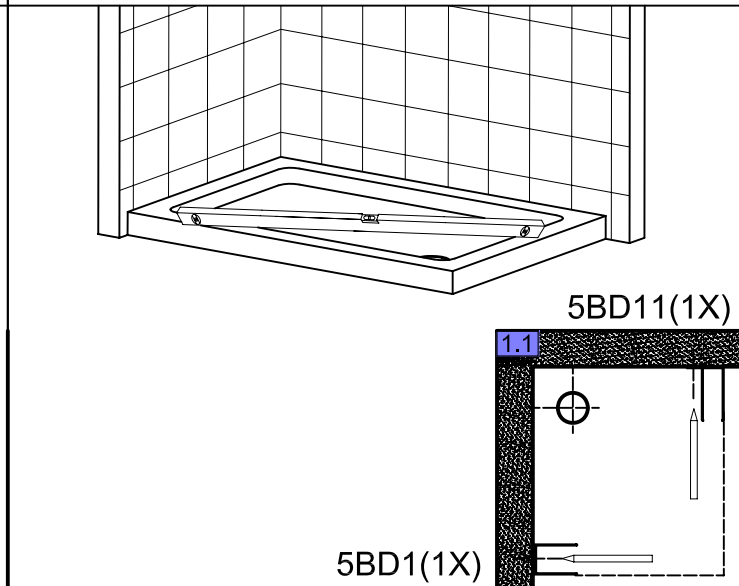

INSTALLATION MANUAL

Eastbrook Code	Adjustment	Eastbrook Code	Adjustment
69.0055	680-700	69.0056	740-760
69.0057	780-800	69.0058	880-900

This product should only be fixed by a fully qualified installer

<p>5BD1</p>  <p>2X</p>	<p>5BD3</p>  <p>8X</p>	<p>5BD4</p>  <p>4X</p>	<p>5BD5</p>  <p>8X</p>
<p>5BD6</p>  <p>15X</p>	<p>5BD7</p>  <p>15X</p>	<p>5BD8</p>  <p>1X</p>	<p>5BD9</p>  <p>1X</p>
<p>5BD10</p>  <p>4X</p>	<p>5BD11</p>  <p>1X</p>		

3

5BD1(1X)

4

5BD11(1X)

5

5BD12

5BD1(1X)

6