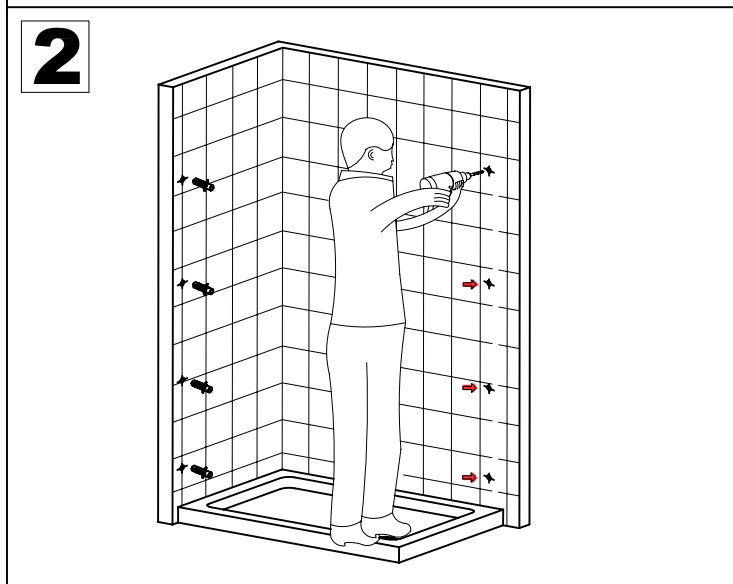

INSTALLATION MANUAL

Eastbrook Code	Adjustment	Eastbrook Code	Adjustment
69.0055	680-700	69.0056	740-760
69.0057	780-800	69.0058	880-900

This product should only be fixed by a fully qualified installer

<p>5BD1</p>  <p>2X</p>	<p>5BD3</p>  <p>8X</p>	<p>5BD4</p>  <p>4X</p>	<p>5BD5</p>  <p>8X</p>
<p>5BD6</p>  <p>15X</p>	<p>5BD7</p>  <p>15X</p>	<p>5BD8</p>  <p>1X</p>	<p>5BD9</p>  <p>1X</p>
<p>5BD10</p>  <p>4X</p>	<p>5BD11</p>  <p>1X</p>		