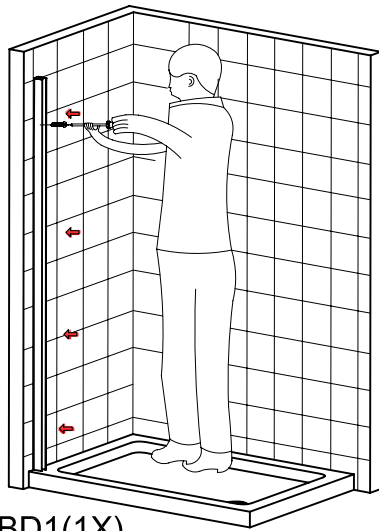

3

5BD1(1X)

4