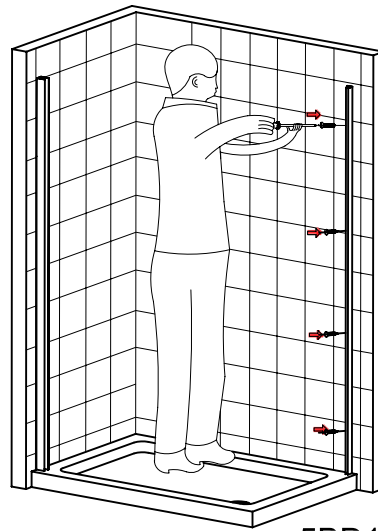

3

5BD1(1X)

4

5BD11(1X)

5

5BD12

5BD1(1X)

6

5BD2

7

8