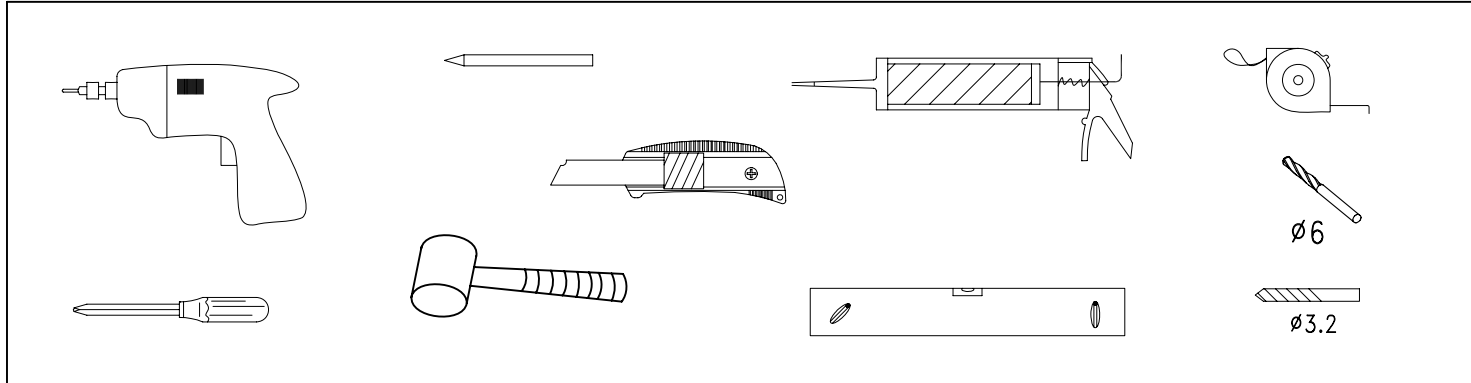

INSTALLATION MANUAL

Eastbrook Code	Adjustment	Eastbrook Code	Adjustment
69.0055	680-700	69.0056	740-760
69.0057	780-800	69.0058	880-900

This product should only be fixed by a fully qualified installer

<p>5BD1</p>  <p>2X</p>	<p>5BD3</p>  <p>8X</p>	<p>5BD4</p>  <p>4X</p>	<p>5BD5</p>  <p>8X</p>
<p>5BD6</p>  <p>15X</p>	<p>5BD7</p>  <p>15X</p>	<p>5BD8</p>  <p>1X</p>	<p>5BD9</p>  <p>1X</p>
<p>5BD10</p>  <p>4X</p>	<p>5BD11</p>  <p>1X</p>		