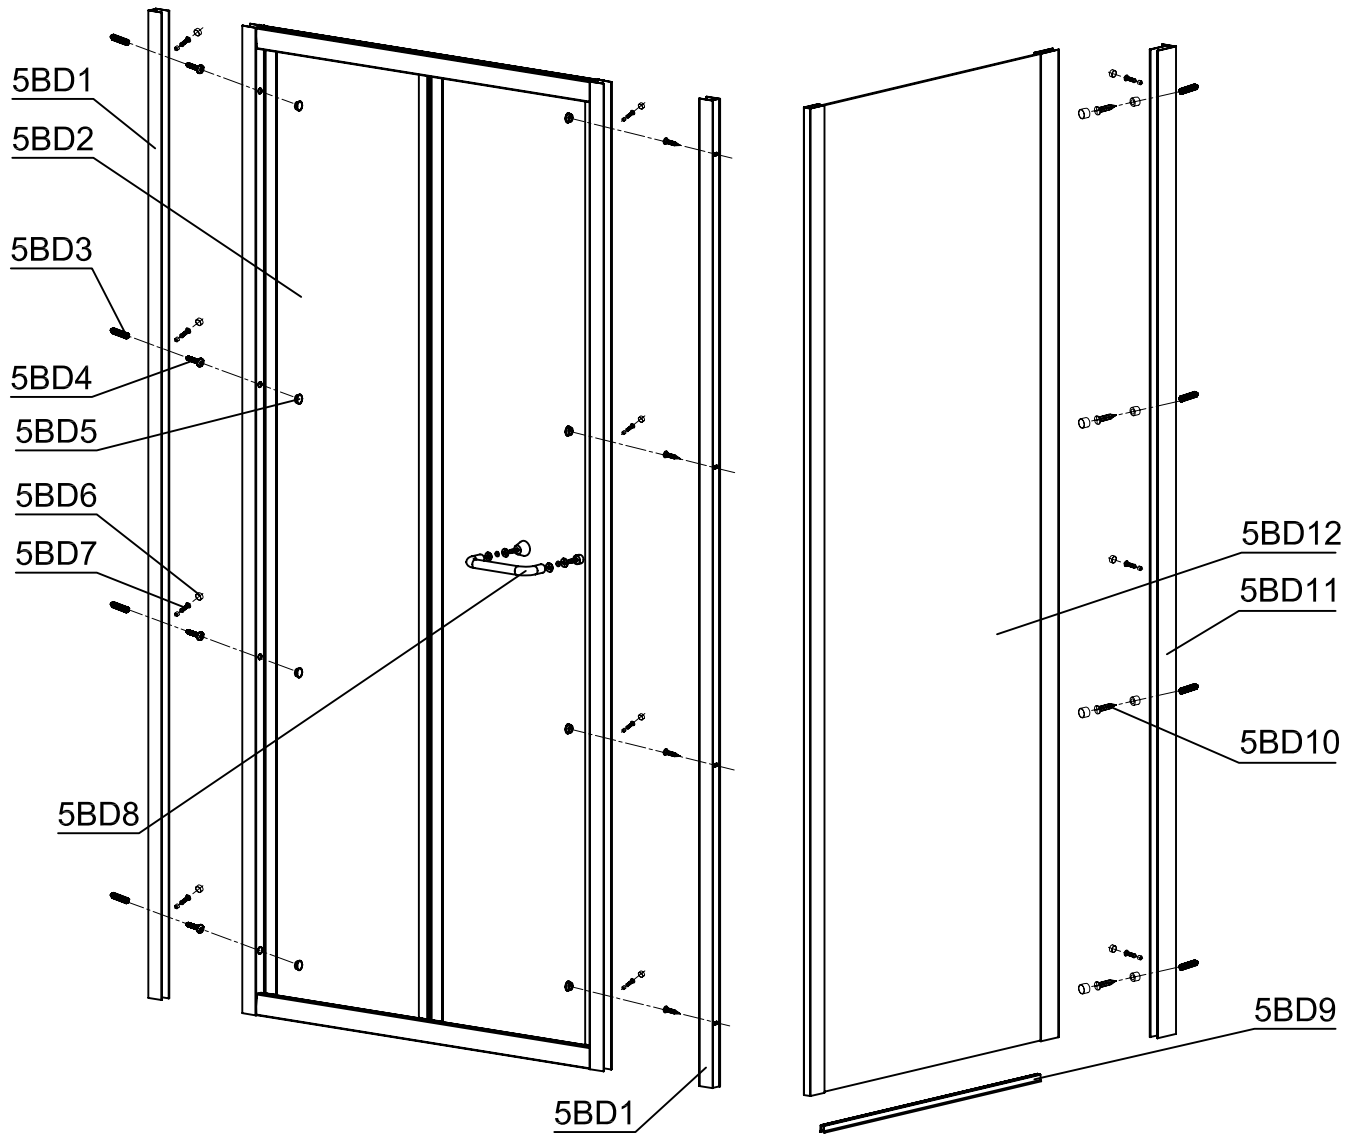

INSTALLATION MANUAL

Eastbrook Code	Adjustment	Eastbrook Code	Adjustment
69.0055	680-700	69.0056	740-760
69.0057	780-800	69.0058	880-900

This product should only be fixed by a fully qualified installer

<p>5BD1</p>  <p>2X</p>	<p>5BD3</p>  <p>8X</p>	<p>5BD4</p>  <p>4X</p>	<p>5BD5</p>  <p>8X</p>
<p>5BD6</p>  <p>15X</p>	<p>5BD7</p>  <p>15X</p>	<p>5BD8</p>  <p>1X</p>	<p>5BD9</p>  <p>1X</p>
<p>5BD10</p>  <p>4X</p>	<p>5BD11</p>  <p>1X</p>		