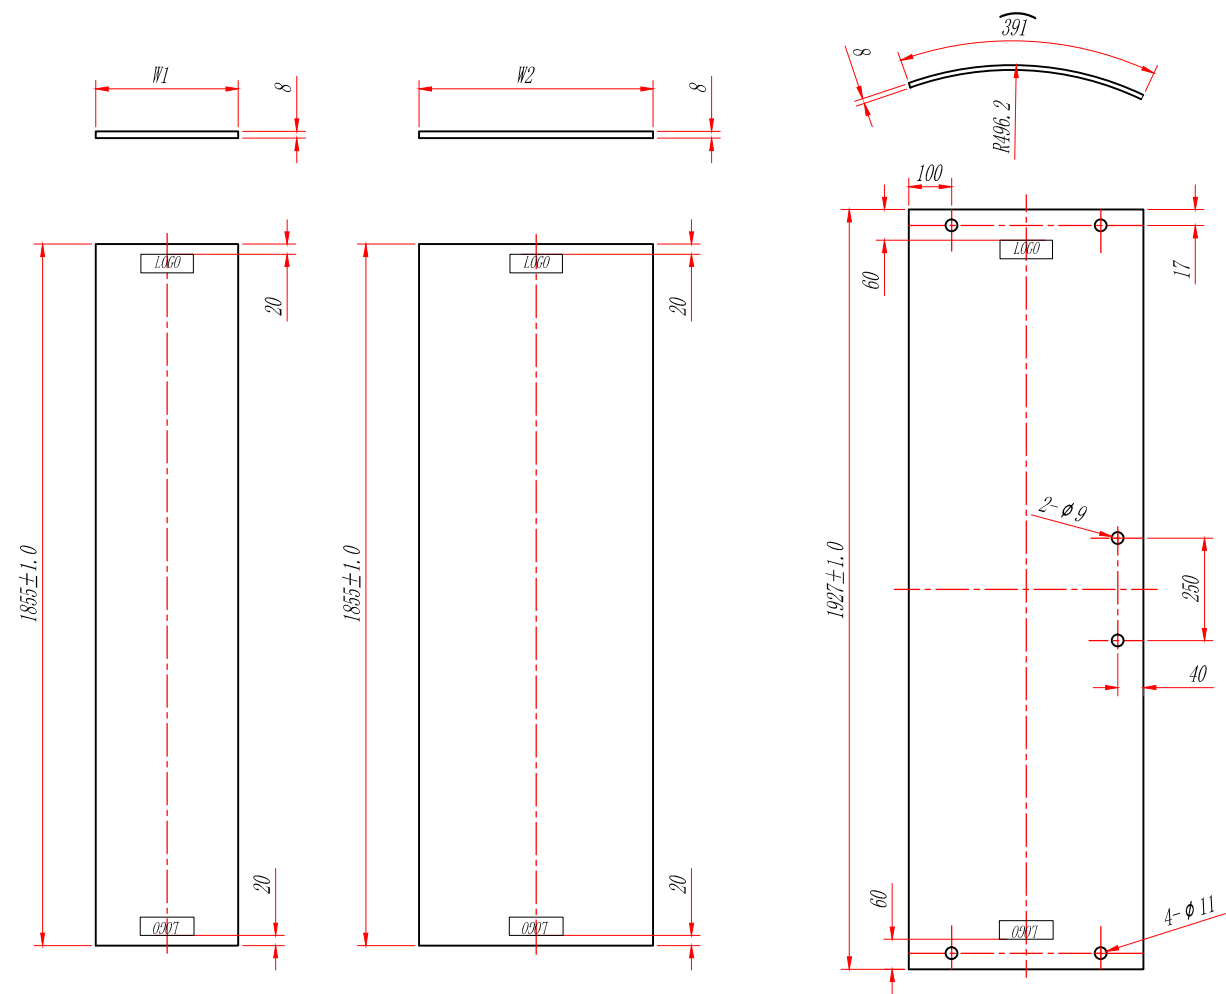

Eastbrook

Eastbrook Road, Gloucester GL4 3DB
 Technical Helpline: 01452 317890
 email: technical@eastbrookco.com

Dimension	Fixed glass(W1)	Fixed glass(W2)
900X1200X1950	274mm	574mm
900X1000X1950	274mm	374mm
800X1200X1950	174mm	574mm
800X1000X1950	174mm	374mm
760X1000X1950	134mm	374mm
800X900X1950	174mm	274mm
760X900X1950	134mm	274mm