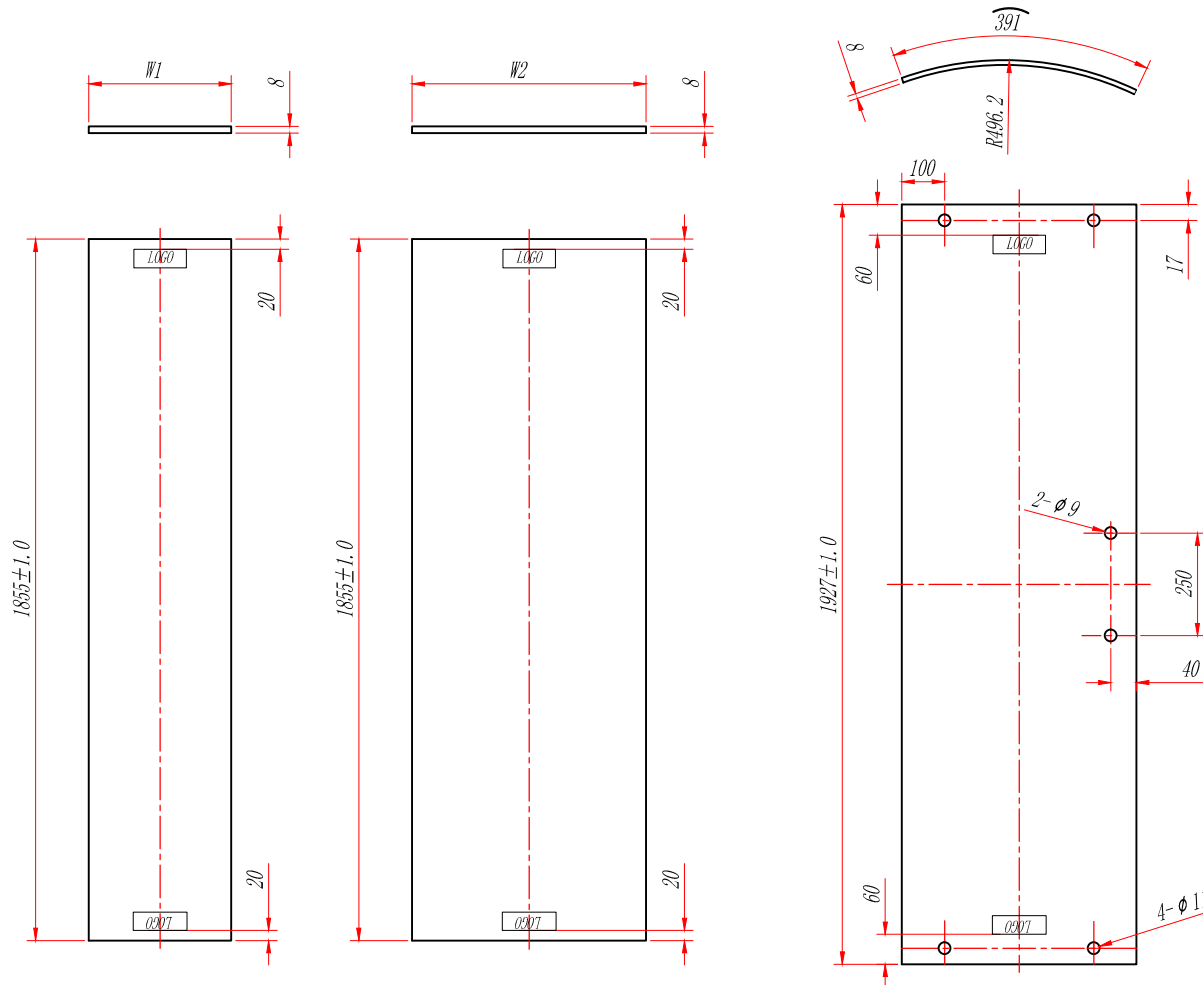

# Eastbrook

Eastbrook Road, Gloucester GL4 3DB  
 Technical Helpline: 01452 317890  
 email: [technical@eastbrookco.com](mailto:technical@eastbrookco.com)

Dimension	Fixed glass(W1)	Fixed glass(W2)
900X1200X1950	274mm	574mm
900X1000X1950	274mm	374mm
800X1200X1950	174mm	574mm
800X1000X1950	174mm	374mm
760X1000X1950	134mm	374mm
800X900X1950	174mm	274mm
760X900X1950	134mm	274mm