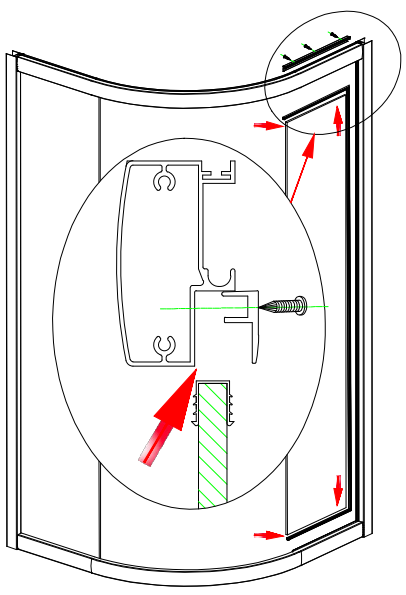

## INSTALLATION MANUAL

Eastbrook Code	Adjustment	Eastbrook Code	Adjustment
69.0060	865-900	69.0066	965-1000
69.0067	1165-1200		

This product should only be installed by a fully qualified installer

5

6

7

8

9

10

11

12

13

14

15

Silicone on the outside of the screen only