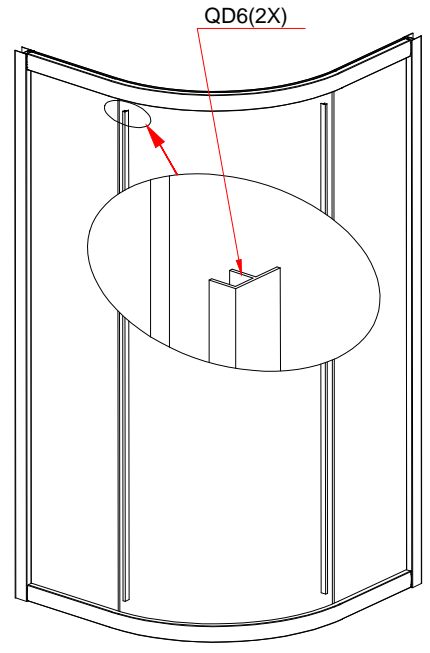

## INSTALLATION MANUAL

Eastbrook Code	Adjustment	Eastbrook Code	Adjustment
69.0060	865-900	69.0066	965-1000
69.0067	1165-1200		

This product should only be installed by a fully qualified installer

5

6

7

8

9

10

11

12

13

14

15

Silicone on the outside of the screen only