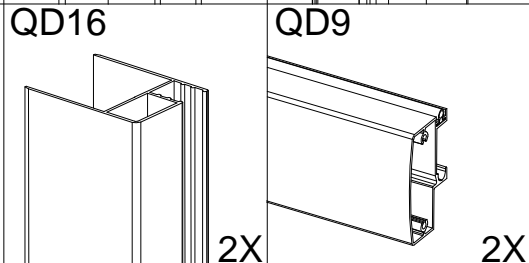

## INSTALLATION MANUAL

Eastbrook Code	Adjustment	Eastbrook Code	Adjustment
69.0060	865-900	69.0066	965-1000
69.0067	1165-1200		

This product should only be installed by a fully qualified installer

5

6

7

8

9