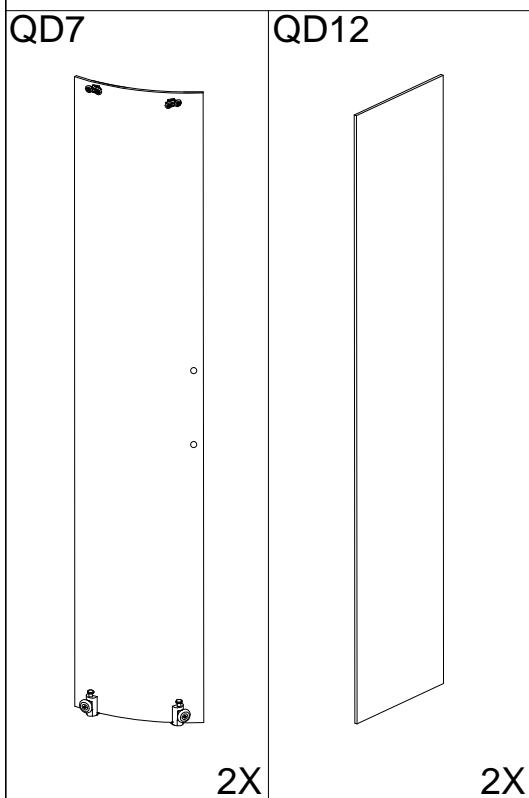

## INSTALLATION MANUAL

Eastbrook Code	Adjustment	Eastbrook Code	Adjustment
69.0060	865-900	69.0066	965-1000
69.0067	1165-1200		

This product should only be installed by a fully qualified installer

5

6

7

8

9

10

11

12

13

14

15

Silicone on the outside of the screen only