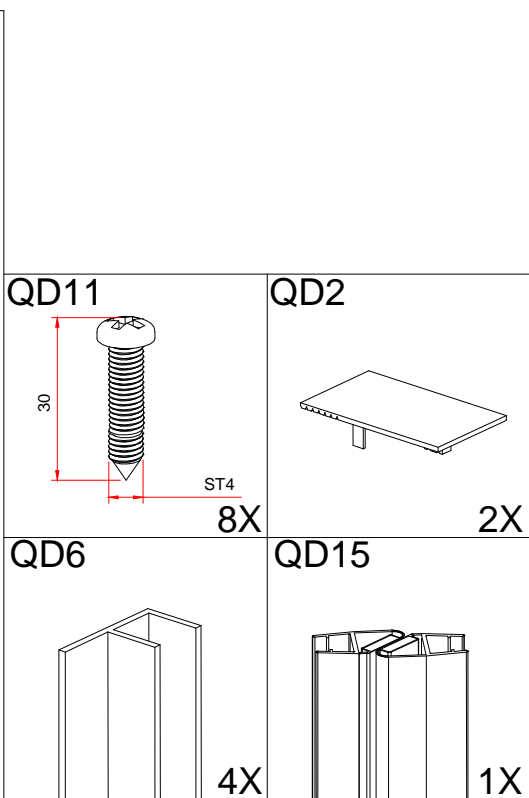

## INSTALLATION MANUAL

Eastbrook Code	Adjustment	Eastbrook Code	Adjustment
69.0060	865-900	69.0066	965-1000
69.0067	1165-1200		

This product should only be installed by a fully qualified installer

5

6

7

8

9

10

11

12

13

14

15

Silicone on the outside of the screen only