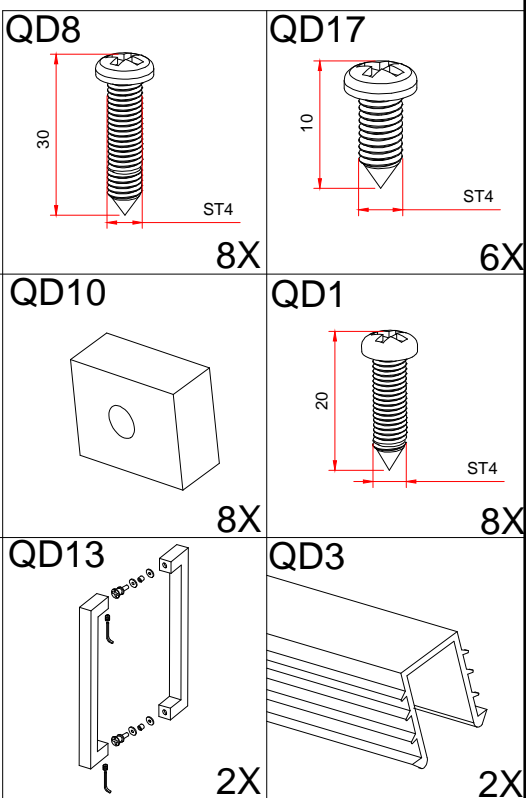

## INSTALLATION MANUAL

Eastbrook Code	Adjustment	Eastbrook Code	Adjustment
69.0060	865-900	69.0066	965-1000
69.0067	1165-1200		

This product should only be installed by a fully qualified installer

5

6

7

8

9

10

11

12

13

14

15

Silicone on the outside of the screen only