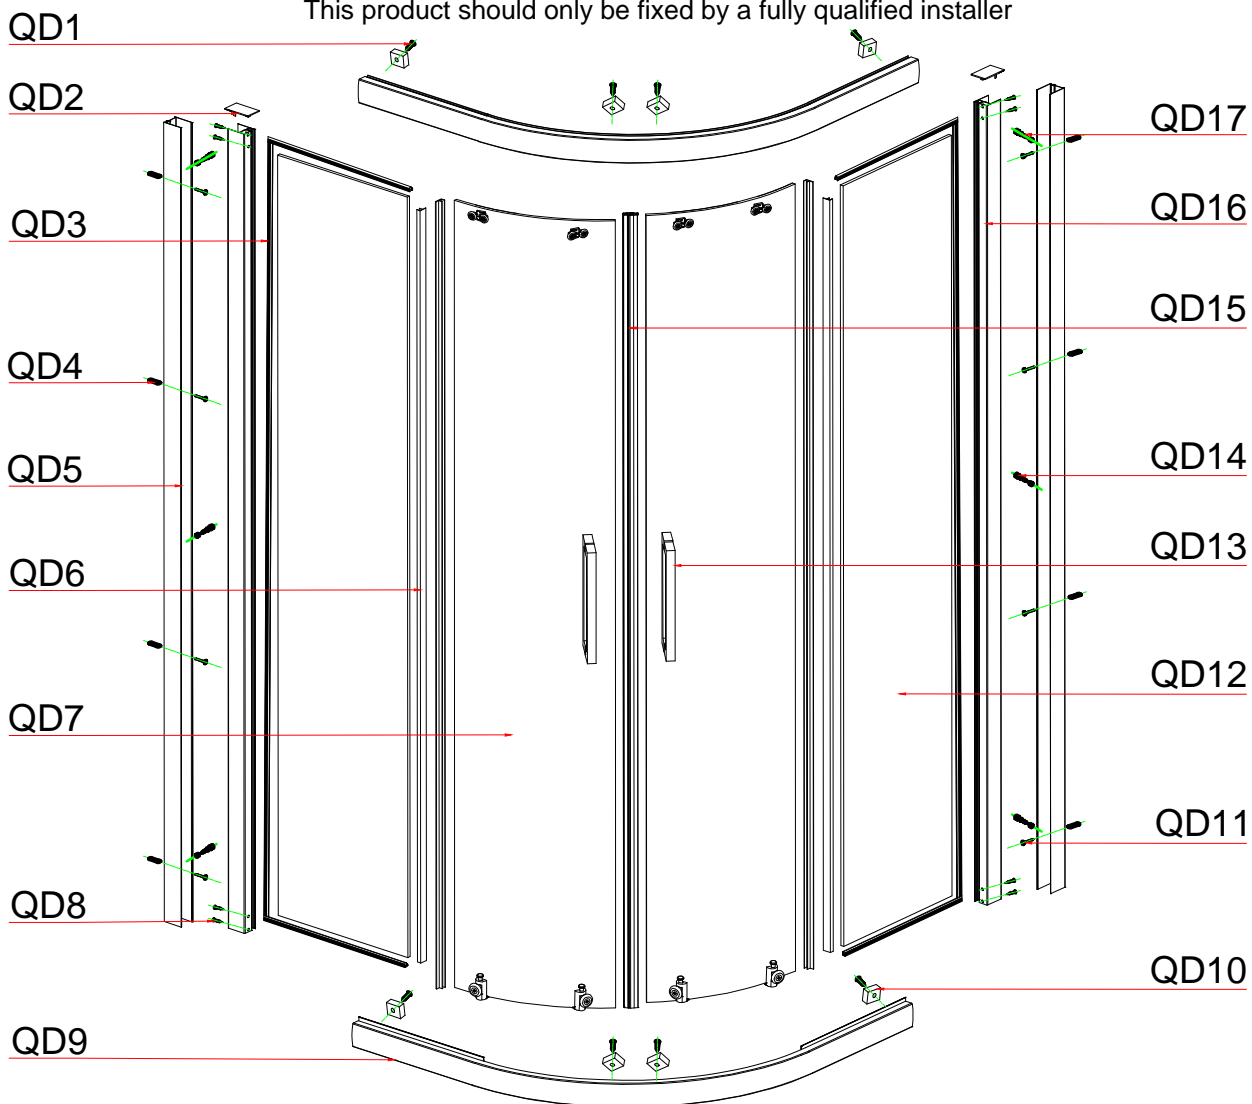

## INSTALLATION MANUAL

Eastbrook Code	Adjustment	Eastbrook Code	Adjustment
69.0060	865-900	69.0066	965-1000
69.0067	1165-1200		

This product should only be installed by a fully qualified installer

5

6

7

8

9

10

11

12

13

14

15

Silicone on the outside of the screen only