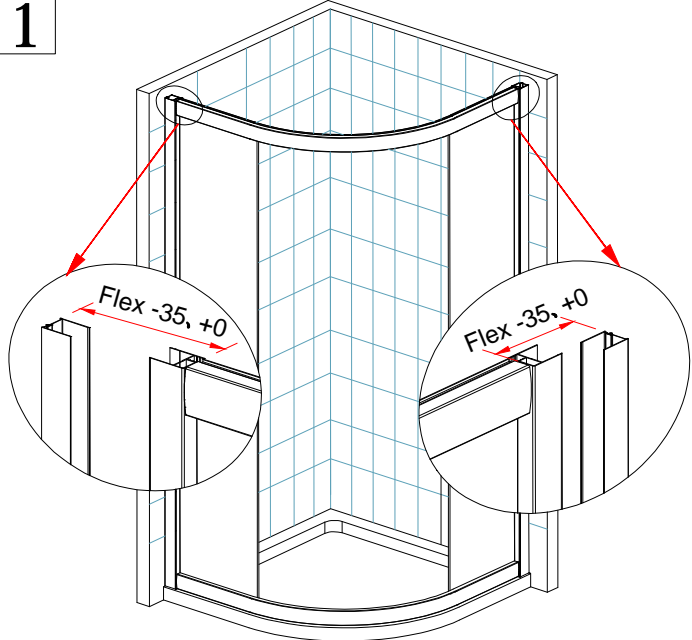

## INSTALLATION MANUAL

Eastbrook Code	Adjustment	Eastbrook Code	Adjustment
69.0060	865-900	69.0066	965-1000
69.0067	1165-1200		

This product should only be installed by a fully qualified installer

5

6

7

8

9

10

11

12

13

14

15

Silicone on the outside of the screen only