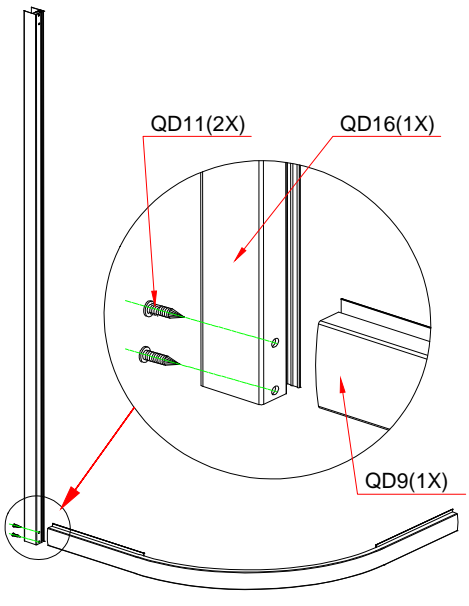

## INSTALLATION MANUAL

Eastbrook Code	Adjustment	Eastbrook Code	Adjustment
69.0060	865-900	69.0066	965-1000
69.0067	1165-1200		

This product should only be installed by a fully qualified installer

5

6

7

8

9

10

11

12

13

14

15

Silicone on the outside of the screen only