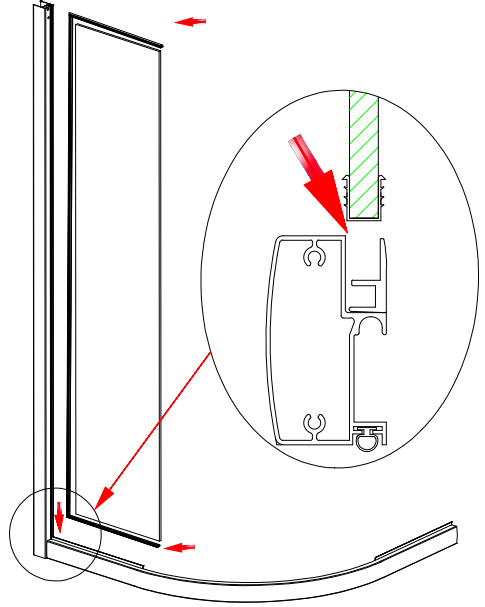

## INSTALLATION MANUAL

Eastbrook Code	Adjustment	Eastbrook Code	Adjustment
69.0060	865-900	69.0066	965-1000
69.0067	1165-1200		

This product should only be installed by a fully qualified installer

5

6

7

8

9

10

11

12

13

14

15

Silicone on the outside of the screen only