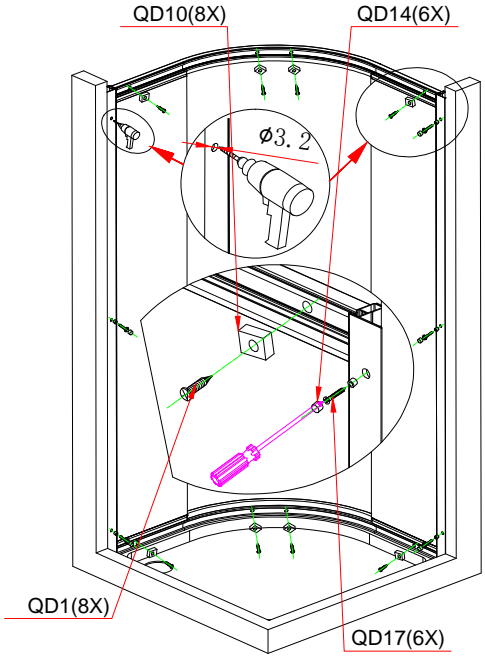

## INSTALLATION MANUAL

Eastbrook Code	Adjustment	Eastbrook Code	Adjustment
69.0060	865-900	69.0066	965-1000
69.0067	1165-1200		

This product should only be installed by a fully qualified installer

5

6

7

8

9

10

11

12

13

14

15

Silicone on the outside of the screen only