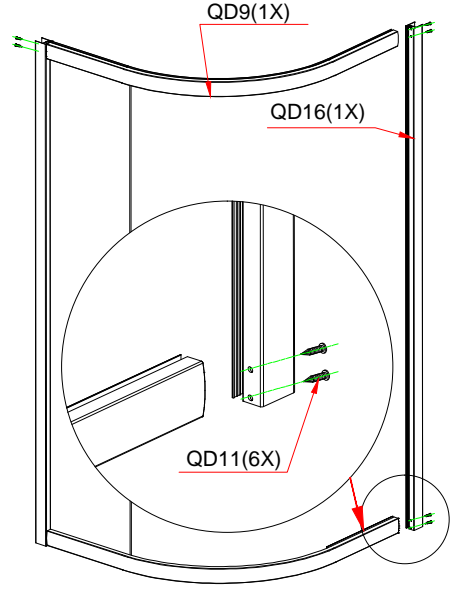

## INSTALLATION MANUAL

Eastbrook Code	Adjustment	Eastbrook Code	Adjustment
69.0060	865-900	69.0066	965-1000
69.0067	1165-1200		

This product should only be installed by a fully qualified installer

5

6

7

8

9

10

11

12

13

14

15

Silicone on the outside of the screen only