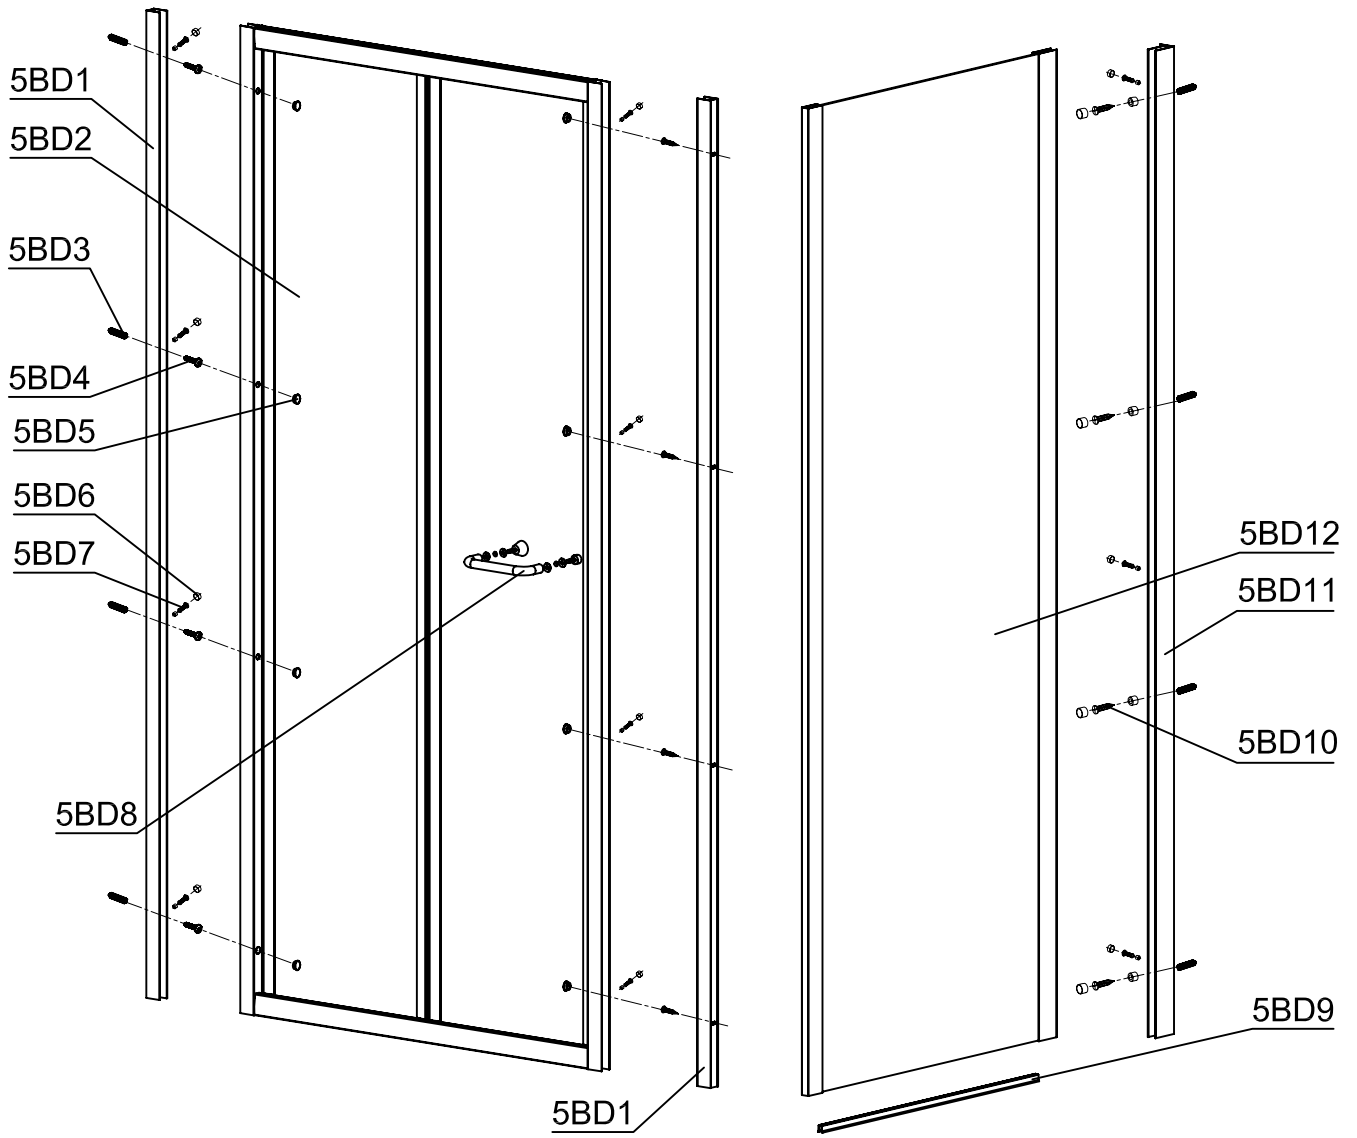

# INSTALLATION MANUAL

Eastbrook Code	Adjustment	Eastbrook Code	Adjustment
69.0055	680-700	69.0056	740-760
69.0057	780-800	69.0058	880-900

This product should only be fixed by a fully qualified installer

<p>5BD1</p>  <p>2X</p>	<p>5BD3</p>  <p>8X</p>	<p>5BD4</p>  <p>4X</p>	<p>5BD5</p>  <p>8X</p>
<p>5BD6</p>  <p>15X</p>	<p>5BD7</p>  <p>15X</p>	<p>5BD8</p>  <p>1X</p>	<p>5BD9</p>  <p>1X</p>
<p>5BD10</p>  <p>4X</p>	<p>5BD11</p>  <p>1X</p>		