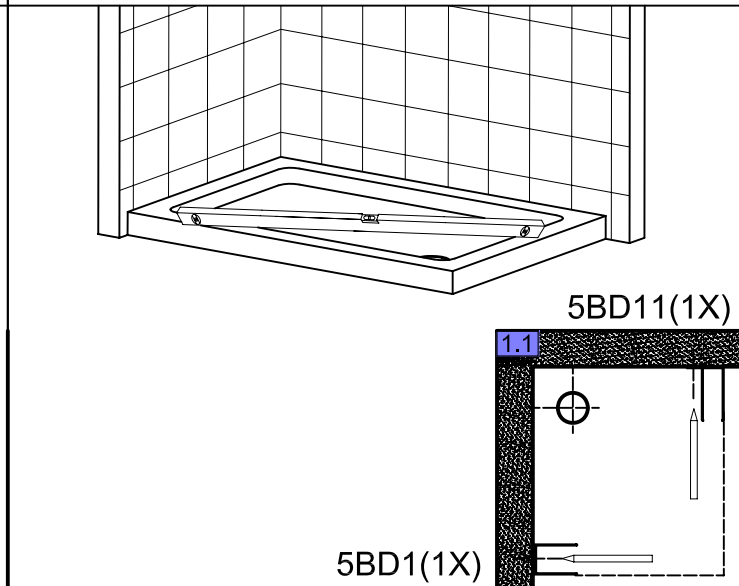

# INSTALLATION MANUAL

Eastbrook Code	Adjustment	Eastbrook Code	Adjustment
69.0055	680-700	69.0056	740-760
69.0057	780-800	69.0058	880-900

This product should only be fixed by a fully qualified installer

<p>5BD1</p>  <p>2X</p>	<p>5BD3</p>  <p>8X</p>	<p>5BD4</p>  <p>4X</p>	<p>5BD5</p>  <p>8X</p>
<p>5BD6</p>  <p>15X</p>	<p>5BD7</p>  <p>15X</p>	<p>5BD8</p>  <p>1X</p>	<p>5BD9</p>  <p>1X</p>
<p>5BD10</p>  <p>4X</p>	<p>5BD11</p>  <p>1X</p>		