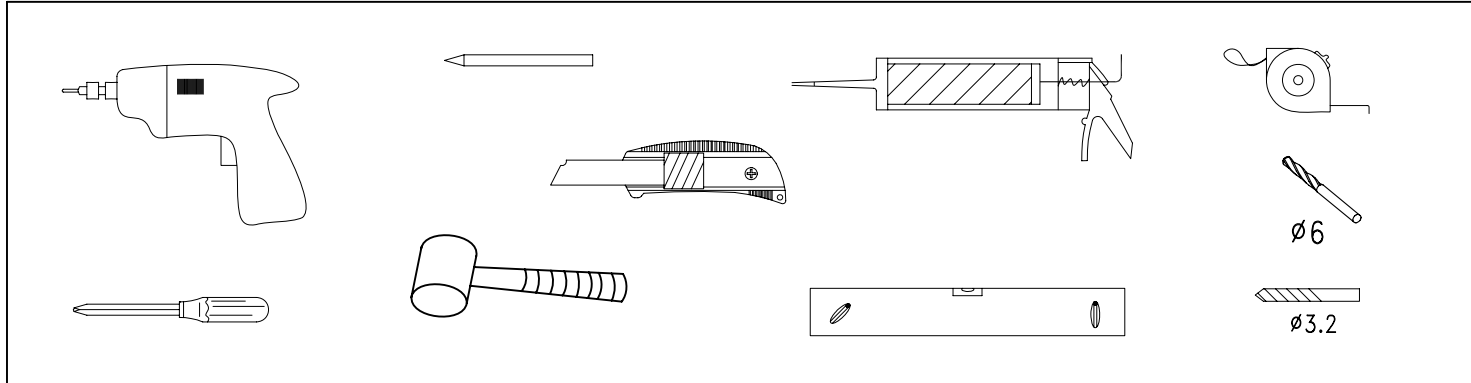

# INSTALLATION MANUAL

Eastbrook Code	Adjustment	Eastbrook Code	Adjustment
69.0055	680-700	69.0056	740-760
69.0057	780-800	69.0058	880-900

This product should only be fixed by a fully qualified installer

<p>5BD1</p>  <p>2X</p>	<p>5BD3</p>  <p>8X</p>	<p>5BD4</p>  <p>4X</p>	<p>5BD5</p>  <p>8X</p>
<p>5BD6</p>  <p>15X</p>	<p>5BD7</p>  <p>15X</p>	<p>5BD8</p>  <p>1X</p>	<p>5BD9</p>  <p>1X</p>
<p>5BD10</p>  <p>4X</p>	<p>5BD11</p>  <p>1X</p>		