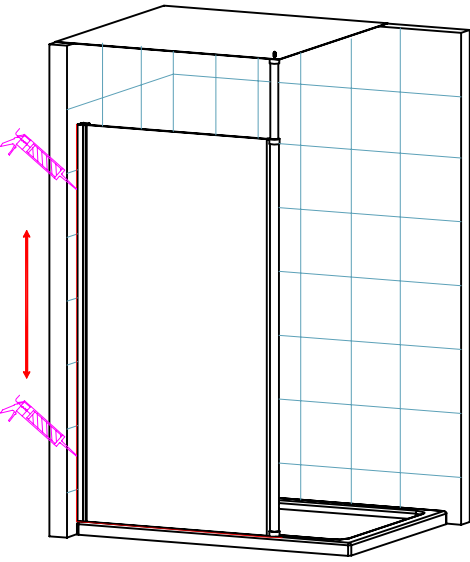

13L

13R

14L

Silicone on the outside of the screen only

14R

Silicone on the outside of the screen only

Cleaning & Maintenance

Don't clean the shower enclosure with irritant detergent such as alcohol,bleach or other chemical cleaners.