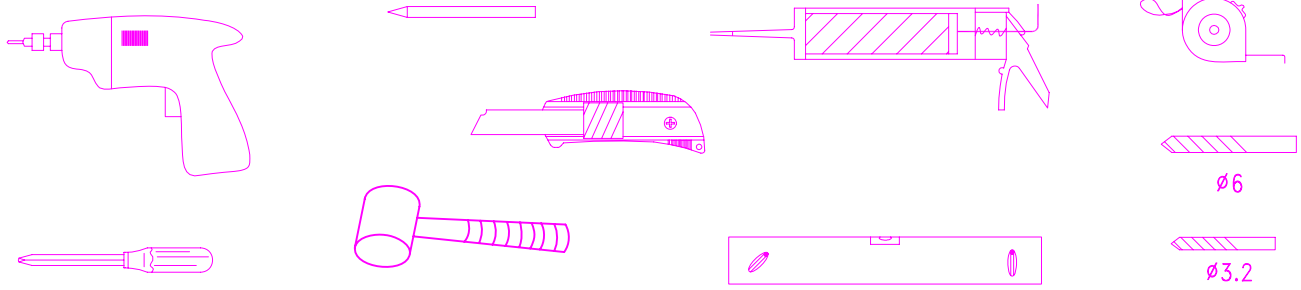

INSTALLATION MANUAL

Eastbrook Code	Adjustment	Eastbrook Code	Adjustment
69.0039	490-500	69.0040	690-700
69.0041	750-760	69.0042	790-800
69.0043	890-900	69.0044	990-1000
69.0045	1190-1200	69.0046	1390-1400

This product should only be fixed by a fully qualified installer

<p>8CE1</p> <p>1X</p>	<p>8CE2</p> <p>5X</p>	<p>8CE3</p> <p>5X</p>	<p>8CE4</p> <p>3X</p>	<p>8CE5</p> <p>3X</p>	<p>8CE7</p> <p>1X</p>	<p>8CE8</p> <p>1X</p>
<p>8CE9</p> <p>1X</p>	<p>8CE10</p> <p>3X</p>	<p>8CE11</p> <p>2X</p>	<p>8CE12</p> <p>1X</p>	<p>8CE13</p> <p>1X</p>	<p>8CE14</p> <p>1X</p>	