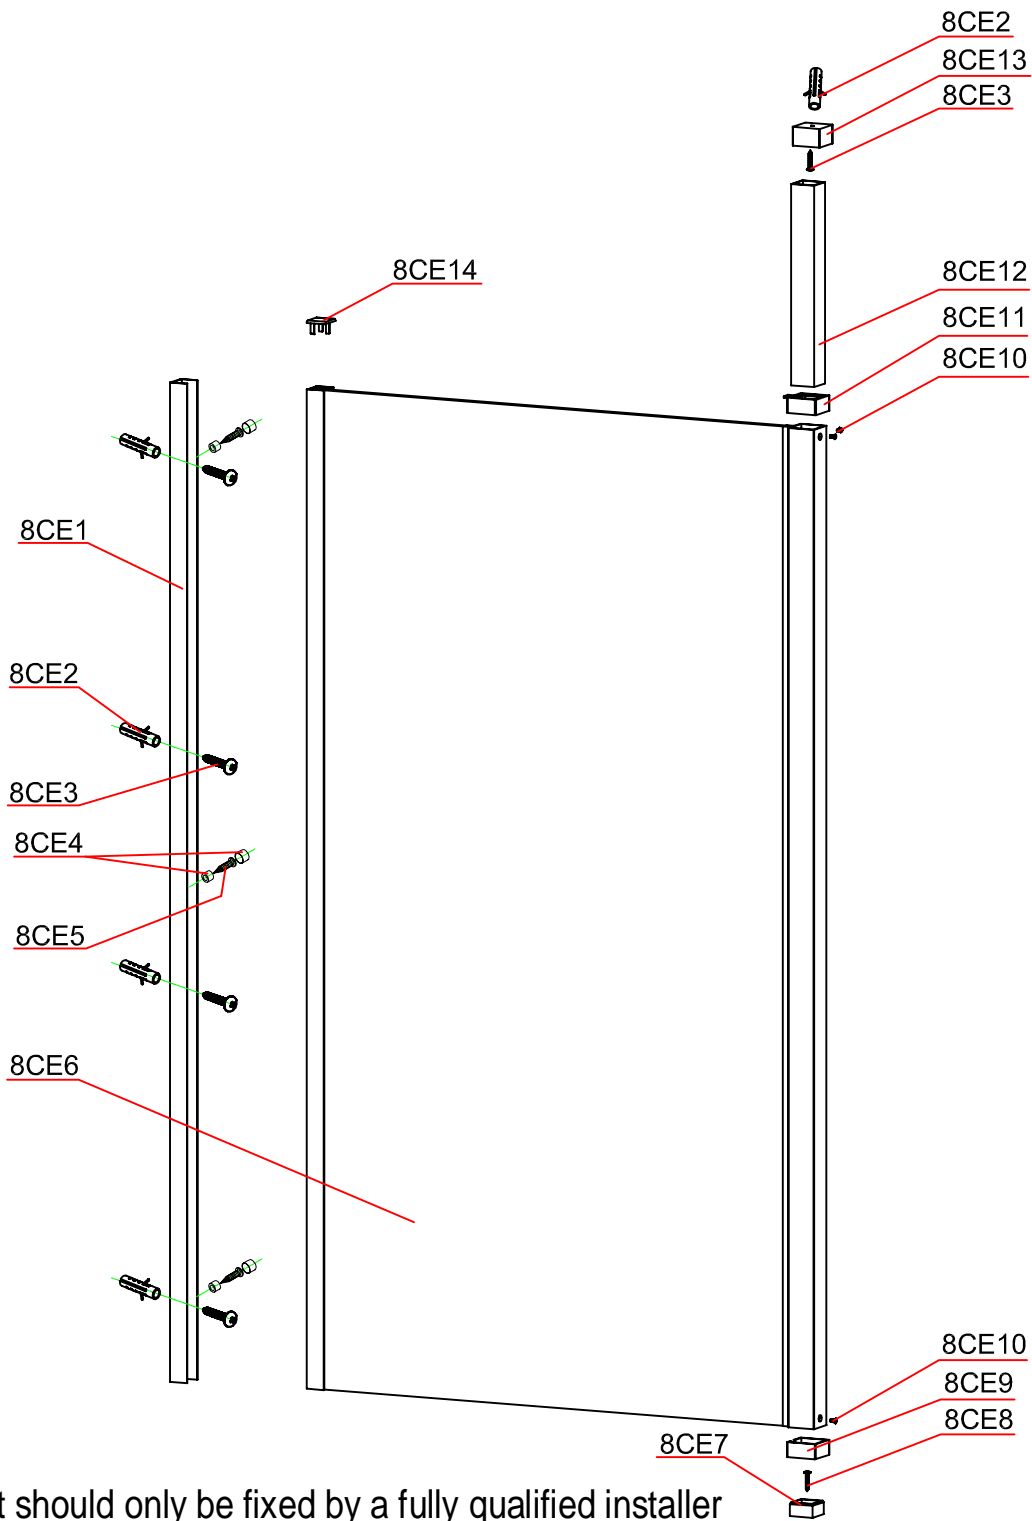

INSTALLATION MANUAL

Eastbrook Code	Adjustment	Eastbrook Code	Adjustment
69.0039	490-500	69.0040	690-700
69.0041	750-760	69.0042	790-800
69.0043	890-900	69.0044	990-1000
69.0045	1190-1200	69.0046	1390-1400

This product should only be fixed by a fully qualified installer

<p>8CE1</p> <p>1X</p>	<p>8CE2</p> <p>5X</p>	<p>8CE3</p> <p>5X</p>	<p>8CE4</p> <p>3X</p>	<p>8CE5</p> <p>3X</p>	<p>8CE7</p> <p>1X</p>	<p>8CE8</p> <p>1X</p>
<p>8CE9</p> <p>1X</p>	<p>8CE10</p> <p>3X</p>	<p>8CE11</p> <p>2X</p>	<p>8CE12</p> <p>1X</p>	<p>8CE13</p> <p>1X</p>	<p>8CE14</p> <p>1X</p>	