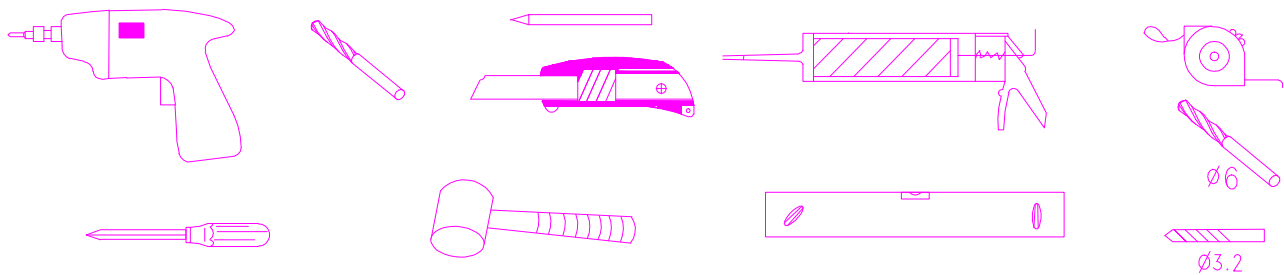

INSTALLATION MANUAL

Eastbrook Code	Adjustment	Eastbrook Code	Adjustment
69.0034	1670-1690	69.0035	1770-1790
69.0036	670-690	69.0037	720-740
69.0038	770-790		

This product should only be fixed by a fully qualified installer

S01 S16  x2	S02  x1	S03  x1	S04  x17	S05  x1	S06  x2	S07  x1
S08  x2	S10 S11  x2	S13  x2	S14  x1	S15  x1	S17  x1	S18  x13
S19  x8	S20  x12	S21  x2	S23  x1	S24  x4		

L

R

L-1

R-1

L-2

R-2

L-6