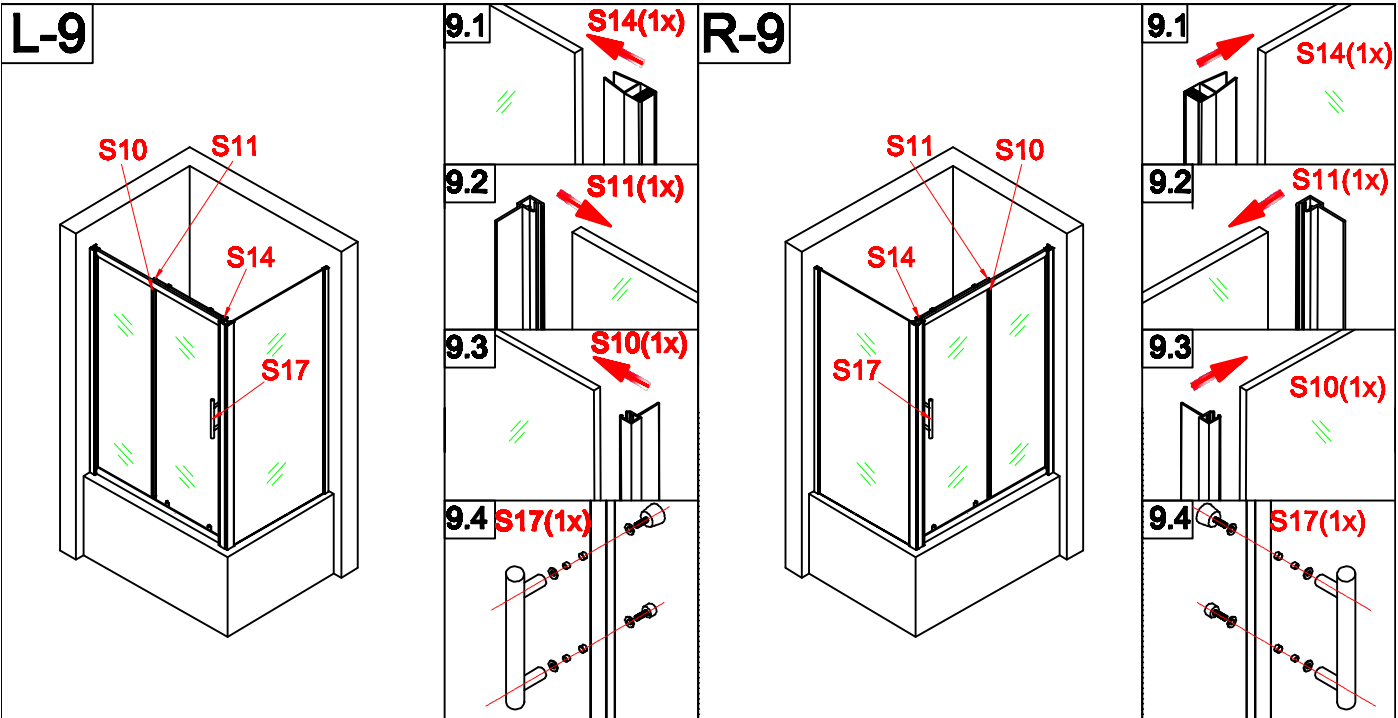

R-6

L-7

R-7

L-8

R-8

Silicone on the outside of the screen only

Cleaning & Maintenance

Don't clean the shower enclosure with irritant detergent such as alcohol,bleach or other chemical cleaners.