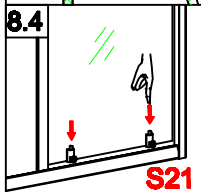

R-6

L-7

R-7

L-8

R-8

Silicone on the outside of the screen only

Cleaning & Maintenance

Don't clean the shower enclosure with irritant detergent such as alcohol,bleach or other chemical cleaners.