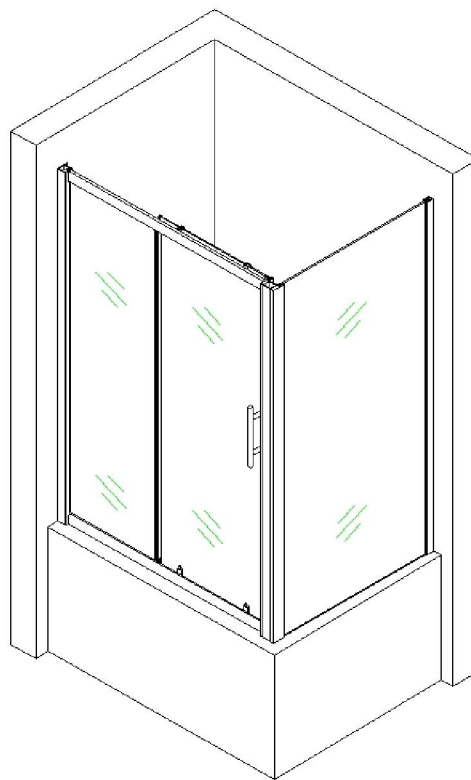

INSTALLATION MANUAL

Eastbrook Code	Adjustment	Eastbrook Code	Adjustment
69.0034	1670-1690	69.0035	1770-1790
69.0036	670-690	69.0037	720-740
69.0038	770-790		

This product should only be fixed by a fully qualified installer