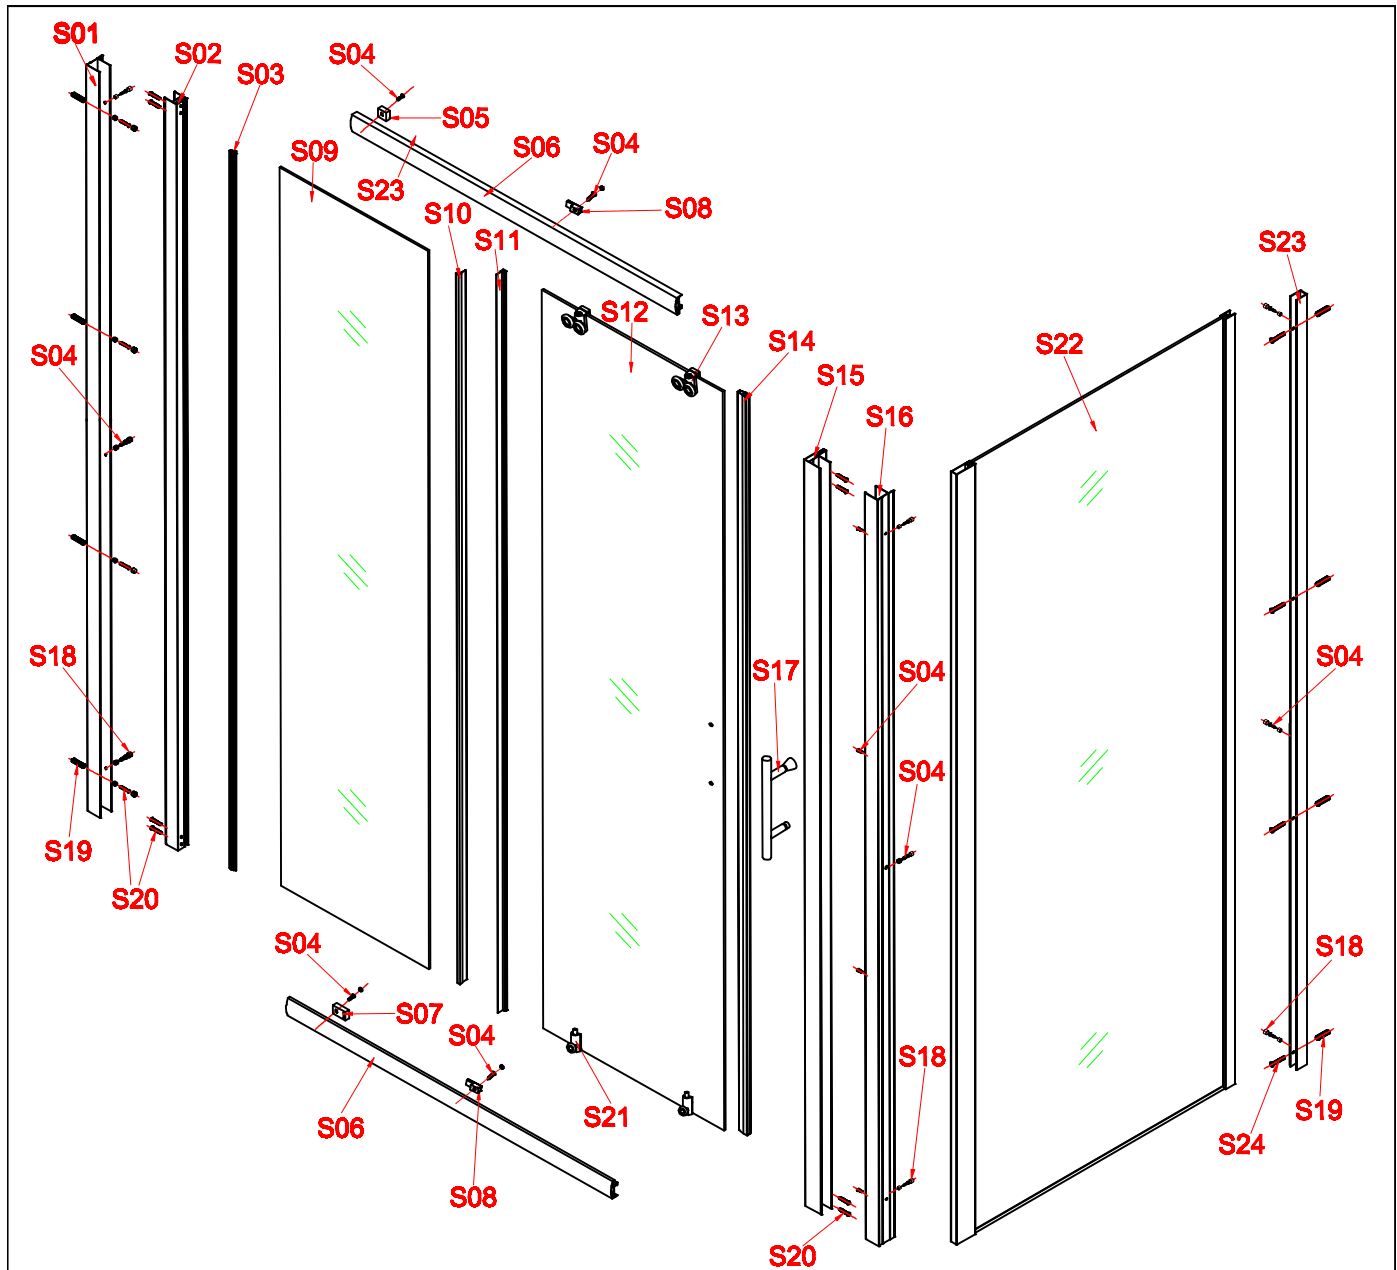

INSTALLATION MANUAL

Eastbrook Code	Adjustment	Eastbrook Code	Adjustment
69.0034	1670-1690	69.0035	1770-1790
69.0036	670-690	69.0037	720-740
69.0038	770-790		

This product should only be fixed by a fully qualified installer

S01 S16  x2	S02  x1	S03  x1	S04  x17	S05  x1	S06  x2	S07  x1
S08  x2	S10 S11  x2	S13  x2	S14  x1	S15  x1	S17  x1	S18  x13
S19  x8	S20  x12	S21  x2	S23  x1	S24  x4		

L

R

L-1

R-1

L-2

R-2

L-6