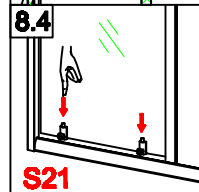

R-6

L-7

R-7

L-8

R-8

Silicone on the outside of the screen only

Cleaning & Maintenance

Don't clean the shower enclosure with irritant detergent such as alcohol,bleach or other chemical cleaners.