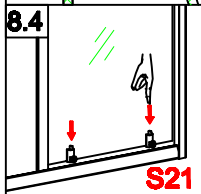

R-6

L-7

R-7

L-8

R-8

Silicone on the outside of the screen only

Cleaning & Maintenance

Don't clean the shower enclosure with irritant detergent such as alcohol,bleach or other chemical cleaners.