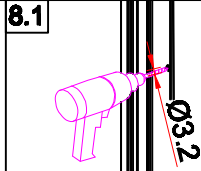

R-6

L-7

R-7

L-8

R-8

Silicone on the outside of the screen only

Cleaning & Maintenance

Don't clean the shower enclosure with irritant detergent such as alcohol,bleach or other chemical cleaners.