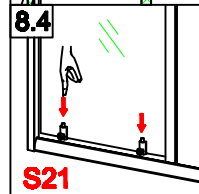

R-6

L-7

R-7

L-8

R-8

Silicone on the outside of the screen only

Cleaning & Maintenance

Don't clean the shower enclosure with irritant detergent such as alcohol,bleach or other chemical cleaners.