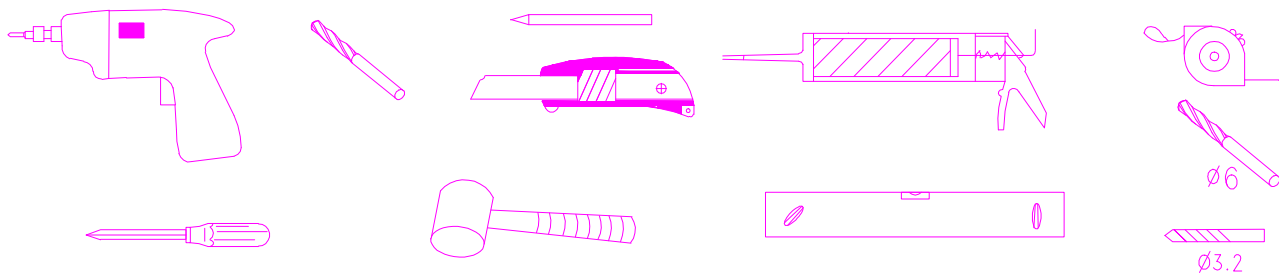

INSTALLATION MANUAL

Eastbrook Code	Adjustment	Eastbrook Code	Adjustment
69.0034	1670-1690	69.0035	1770-1790
69.0036	670-690	69.0037	720-740
69.0038	770-790		

This product should only be fixed by a fully qualified installer

S01 S16  x2	S02  x1	S03  x1	S04  x17	S05  x1	S06  x2	S07  x1
S08  x2	S10 S11  x2	S13  x2	S14  x1	S15  x1	S17  x1	S18  x13
S19  x8	S20  x12	S21  x2	S23  x1	S24  x4		

L

R

L-1

R-1

L-2

R-2

L-6