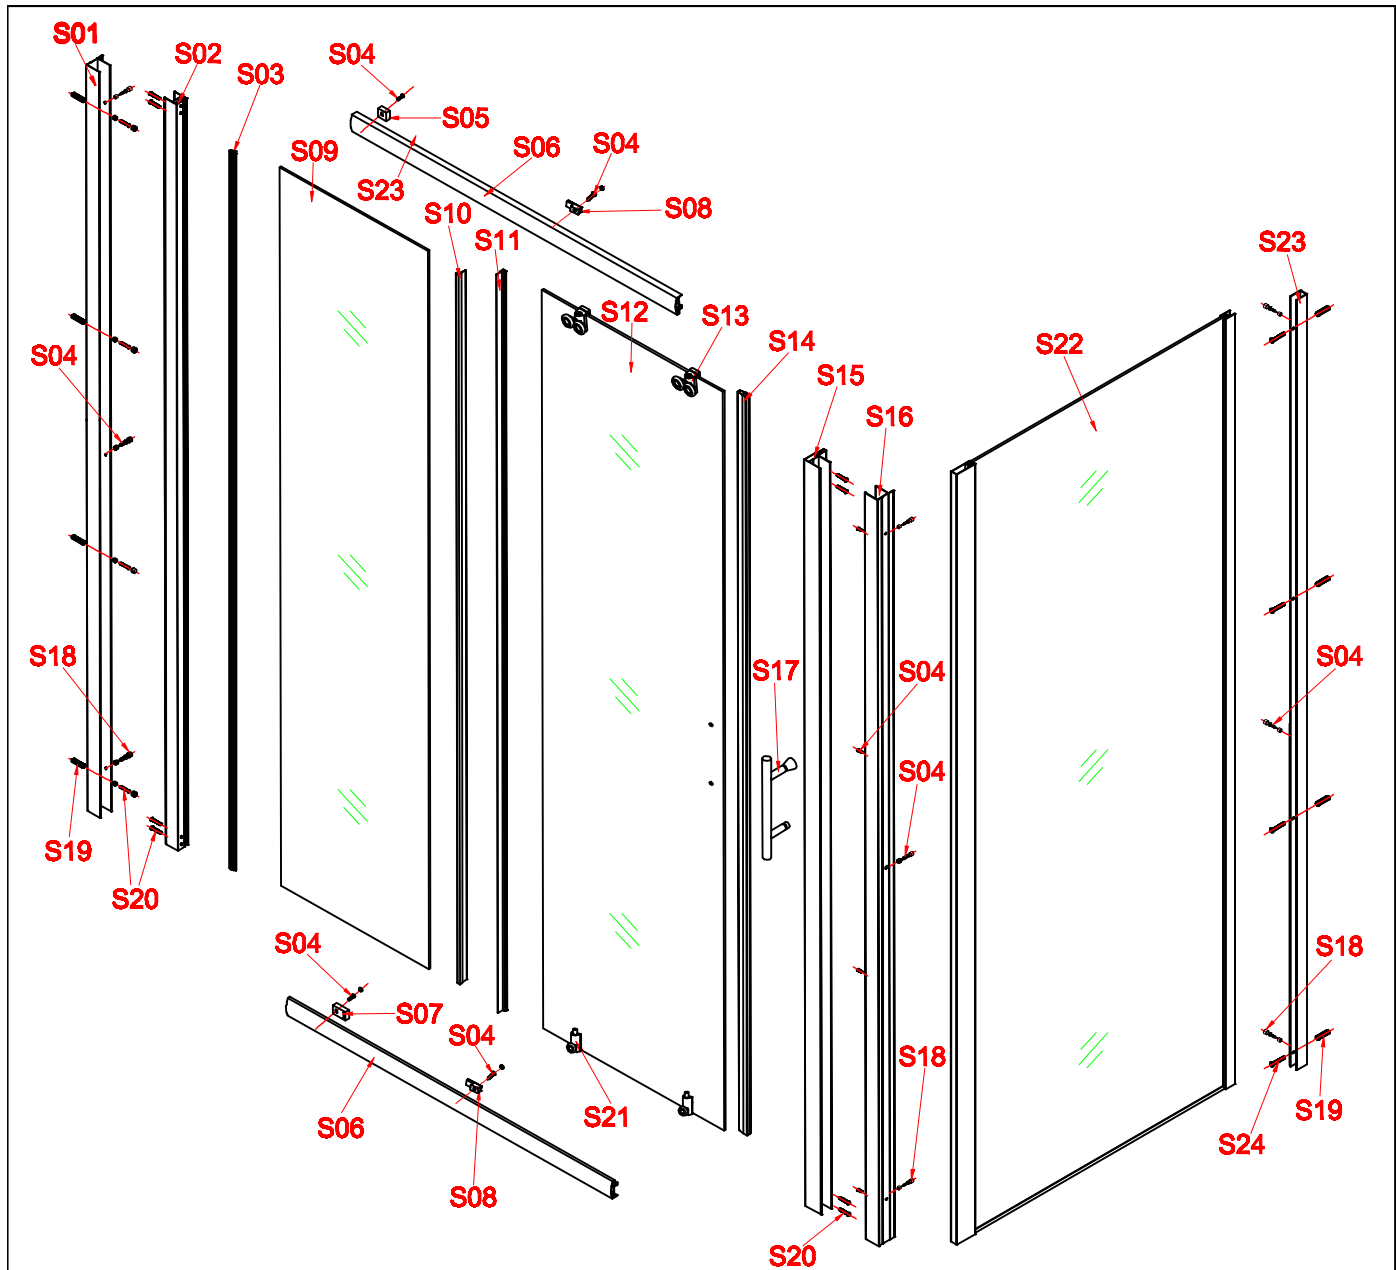

INSTALLATION MANUAL

Eastbrook Code	Adjustment	Eastbrook Code	Adjustment
69.0034	1670-1690	69.0035	1770-1790
69.0036	670-690	69.0037	720-740
69.0038	770-790		

This product should only be fixed by a fully qualified installer

S01 S16  x2	S02  x1	S03  x1	S04  x17	S05  x1	S06  x2	S07  x1
S08  x2	S10 S11  x2	S13  x2	S14  x1	S15  x1	S17  x1	S18  x13
S19  x8	S20  x12	S21  x2	S23  x1	S24  x4		

L

R

L-1

R-1

L-2

R-2

L-6