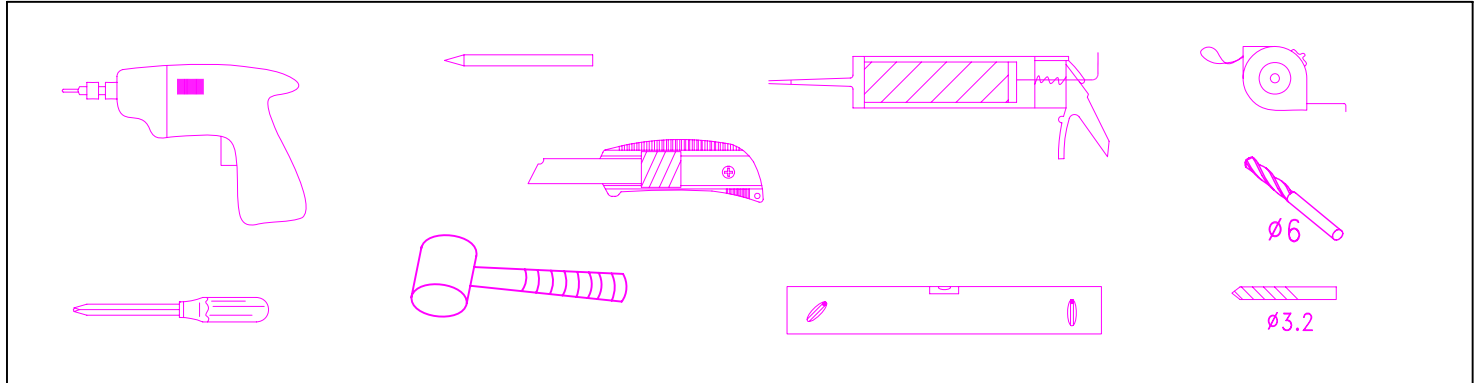

## INSTALLATION MANUAL

Eastbrook Road, Gloucester GL4 3DB  
 Technical Helpline: 01452 317890  
 email: technical@eastbrookco.com

Eastbrook Code	Adjustment	Eastbrook Code	Adjustment
69.0027	870-900	69.0028	1170-1200
69.0032	870-900	69.0033	970-1000
69.161	1270-1300	69.162	1270-1300
69.163	1370-1400	69.164	1370-1400
69.0029	1170-1200	69.0030	970-1000

This product should only be fixed by a fully qualified installer

<p>D08</p> <p>10</p> <p>ST4</p> <p>6X</p>	<p>D09</p> <p>30</p> <p>ST4</p> <p>8X</p>	<p>D10</p> <p>30</p> <p>ST4</p> <p>8X</p>	<p>D11</p> <p>8X</p>	<p>D12</p> <p>6X</p>
<p>D13</p> <p>4X</p>	<p>D14</p> <p>2X</p>	<p>D15</p> <p>8X</p>	<p>D16</p> <p>16</p> <p>ST4</p> <p>8X</p>	

**12**

**13**

**14**

**15**

**16**

Silicone on the outside of the screen only