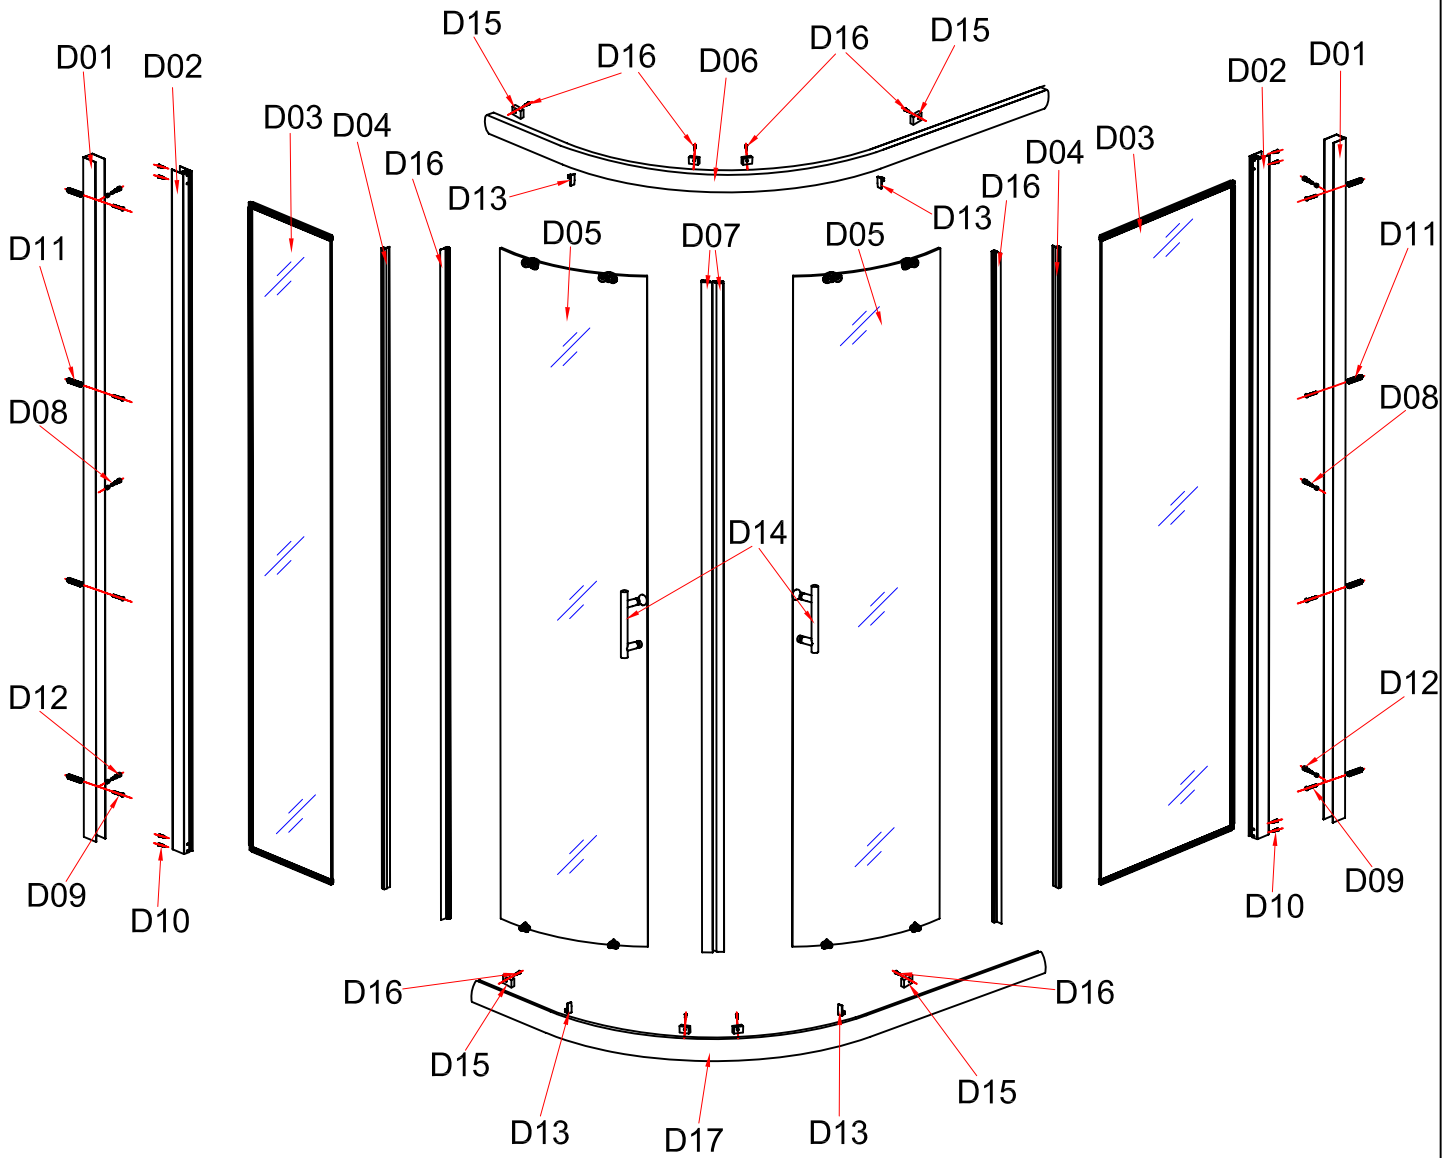

## INSTALLATION MANUAL

Eastbrook Road, Gloucester GL4 3DB  
 Technical Helpline: 01452 317890  
 email: technical@eastbrookco.com

Eastbrook Code	Adjustment	Eastbrook Code	Adjustment
69.0027	870-900	69.0028	1170-1200
69.0032	870-900	69.0033	970-1000
69.161	1270-1300	69.162	1270-1300
69.163	1370-1400	69.164	1370-1400
69.0029	1170-1200	69.0030	970-1000

This product should only be fixed by a fully qualified installer

<p>D08</p> <p>10</p> <p>ST4</p> <p>6X</p>	<p>D09</p> <p>30</p> <p>ST4</p> <p>8X</p>	<p>D10</p> <p>30</p> <p>ST4</p> <p>8X</p>	<p>D11</p> <p>8X</p>	<p>D12</p> <p>6X</p>
<p>D13</p> <p>4X</p>	<p>D14</p> <p>2X</p>	<p>D15</p> <p>8X</p>	<p>D16</p> <p>16</p> <p>ST4</p> <p>8X</p>	

**12**

**13**

**14**

**15**

**16**

Silicone on the outside of the screen only