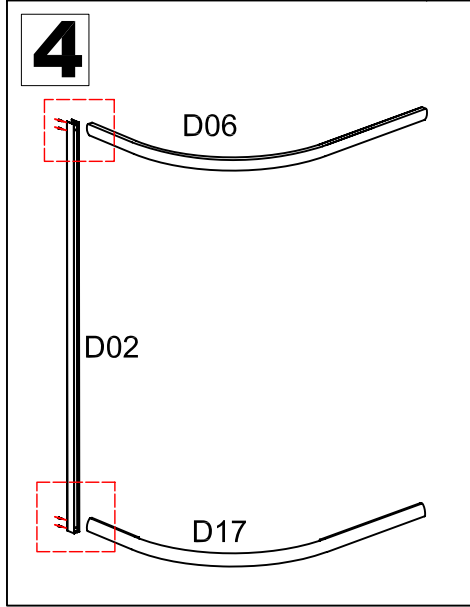

## INSTALLATION MANUAL

Eastbrook Road, Gloucester GL4 3DB  
 Technical Helpline: 01452 317890  
 email: technical@eastbrookco.com

Eastbrook Code	Adjustment	Eastbrook Code	Adjustment
69.0027	870-900	69.0028	1170-1200
69.0032	870-900	69.0033	970-1000
69.161	1270-1300	69.162	1270-1300
69.163	1370-1400	69.164	1370-1400
69.0029	1170-1200	69.0030	970-1000

This product should only be fixed by a fully qualified installer

<p>D08</p> <p>10</p> <p>ST4</p> <p>6X</p>	<p>D09</p> <p>30</p> <p>ST4</p> <p>8X</p>	<p>D10</p> <p>30</p> <p>ST4</p> <p>8X</p>	<p>D11</p> <p>8X</p>	<p>D12</p> <p>6X</p>
<p>D13</p> <p>4X</p>	<p>D14</p> <p>2X</p>	<p>D15</p> <p>8X</p>	<p>D16</p> <p>16</p> <p>ST4</p> <p>8X</p>	

**12**

**13**

**14**

**15**

**16**

Silicone on the outside of the screen only