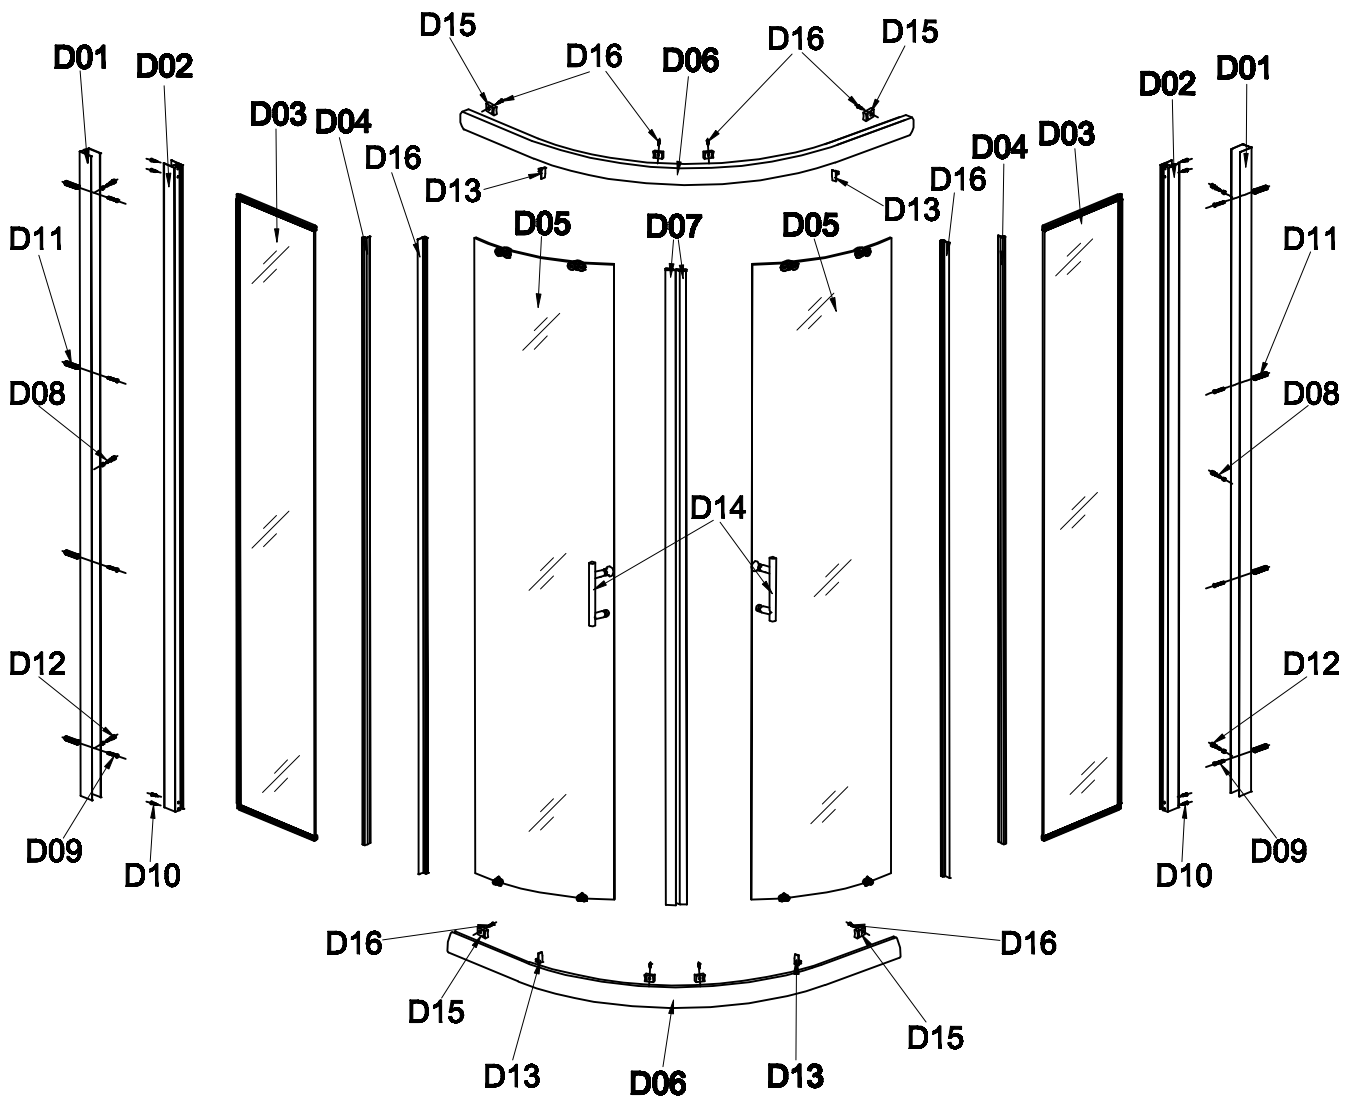

INSTALLATION MANUAL

| Eastbrook Code | Adjustment | Eastbrook Code | Adjustment |
|----------------|------------|----------------|------------|
| 69.0025 | 870-900 | 69.0022 | 770-800 |
| 69.0024 | 770-800 | | |

This product should only be fixed by a fully qualified installer

| | | | | |
|---|---|---|---|-----------------------------|
| <p>D08</p> <p>10 ST4</p> <p>6X</p> | <p>D09</p> <p>30 ST4</p> <p>8X</p> | <p>D10</p> <p>30 ST4</p> <p>8X</p> | <p>D11</p> <p>8X</p> | <p>D12</p> <p>6X</p> |
| <p>D13</p> <p>4X</p> | <p>D14</p> <p>2X</p> | <p>D15</p> <p>8X</p> | <p>D16</p> <p>16 ST4</p> <p>8X</p> | |

1

2

Ø6mm

D11(8X)

3

4

5

6