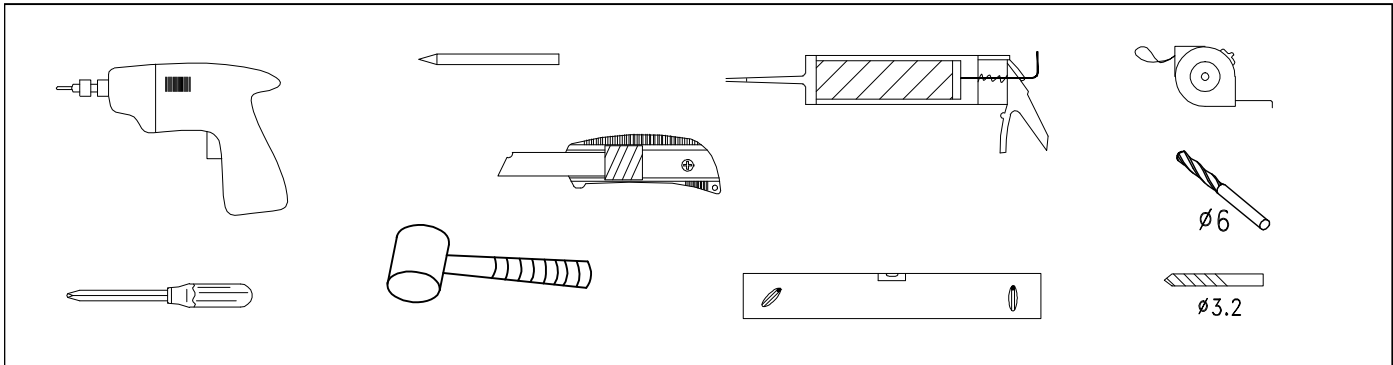

INSTALLATION MANUAL

| Eastbrook Code | Adjustment | Eastbrook Code | Adjustment |
|----------------|------------|----------------|------------|
| 69.0025 | 870-900 | 69.0022 | 770-800 |
| 69.0024 | 770-800 | | |

This product should only be fixed by a fully qualified installer

| | | | | |
|---|---|---|---|-----------------------------|
| <p>D08</p> <p>10 ST4</p> <p>6X</p> | <p>D09</p> <p>30 ST4</p> <p>8X</p> | <p>D10</p> <p>30 ST4</p> <p>8X</p> | <p>D11</p> <p>8X</p> | <p>D12</p> <p>6X</p> |
| <p>D13</p> <p>4X</p> | <p>D14</p> <p>2X</p> | <p>D15</p> <p>8X</p> | <p>D16</p> <p>16 ST4</p> <p>8X</p> | |