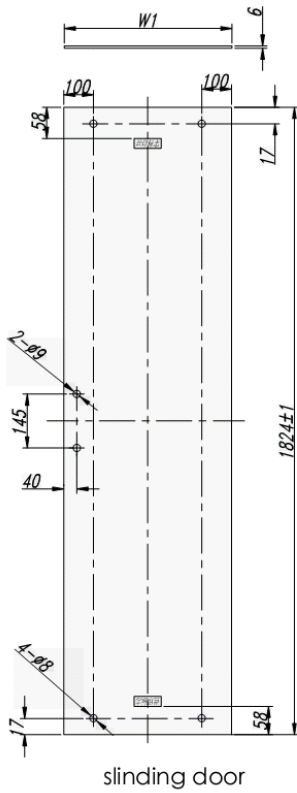

DATASHEET

Image

General Information

Product:	69.0070
Description:	Vantage easy clean sliding door 1100mm
Website Link:	(Click Here)
Product Type:	Slider Shower Doors
Brand:	Eastbrook Company
Colour:	Chrome
Material:	Tempered Glass
Height (mm):	1850mm
Width (mm):	1100mm
Length (mm):	60mm
Net Weight (kg):	37kg
Product Range:	Vantage

Product Specifications

Warranty:	10 Year(s)
Door opening (mm):	450mm
Easy Clean glass:	Yes
Finish:	Polished
Frameless:	No
Glass Thickness (mm):	6mm
Glass type:	Clear Glass
Waste Included:	No
Adjustment (mm):	1070-1100mm
Enclosure Size:	1100

Drawing

Eastbrook Road, Gloucester GL4 3DB
 Technical Helpline: 01452 317890
 email: technical@eastbrookco.com

Dimension	Sliding Door (W1)	Fixed Panel (W2)
1000	485mm	388mm
1100	535mm	438mm
1200	585mm	488mm
1400	665mm	608mm
1600	735mm	738mm
1700	755mm	818mm