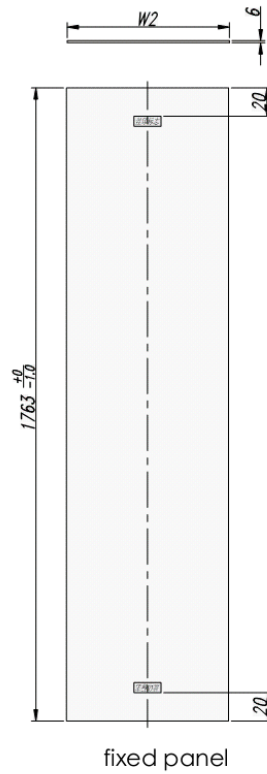

DATASHEET

Image

General Information

Product:	69.0070
Description:	Vantage easy clean sliding door 1100mm
Website Link:	(Click Here)
Product Type:	Slider Shower Doors
Brand:	Eastbrook Company
Colour:	Chrome
Material:	Tempered Glass
Height (mm):	1850mm
Width (mm):	1100mm
Length (mm):	60mm
Net Weight (kg):	37kg
Product Range:	Vantage

Product Specifications

Warranty:	10 Year(s)
Door opening (mm):	450mm
Easy Clean glass:	Yes
Finish:	Polished
Frameless:	No
Glass Thickness (mm):	6mm
Glass type:	Clear Glass
Waste Included:	No
Adjustment (mm):	1070-1100mm
Enclosure Size:	1100

Drawing

Eastbrook Road, Gloucester GL4 3DB
 Technical Helpline: 01452 317890
 email: technical@eastbrookco.com

Dimension	Sliding Door (W1)	Fixed Panel (W2)
1000	485mm	388mm
1100	535mm	438mm
1200	585mm	488mm
1400	665mm	608mm
1600	735mm	738mm
1700	755mm	818mm