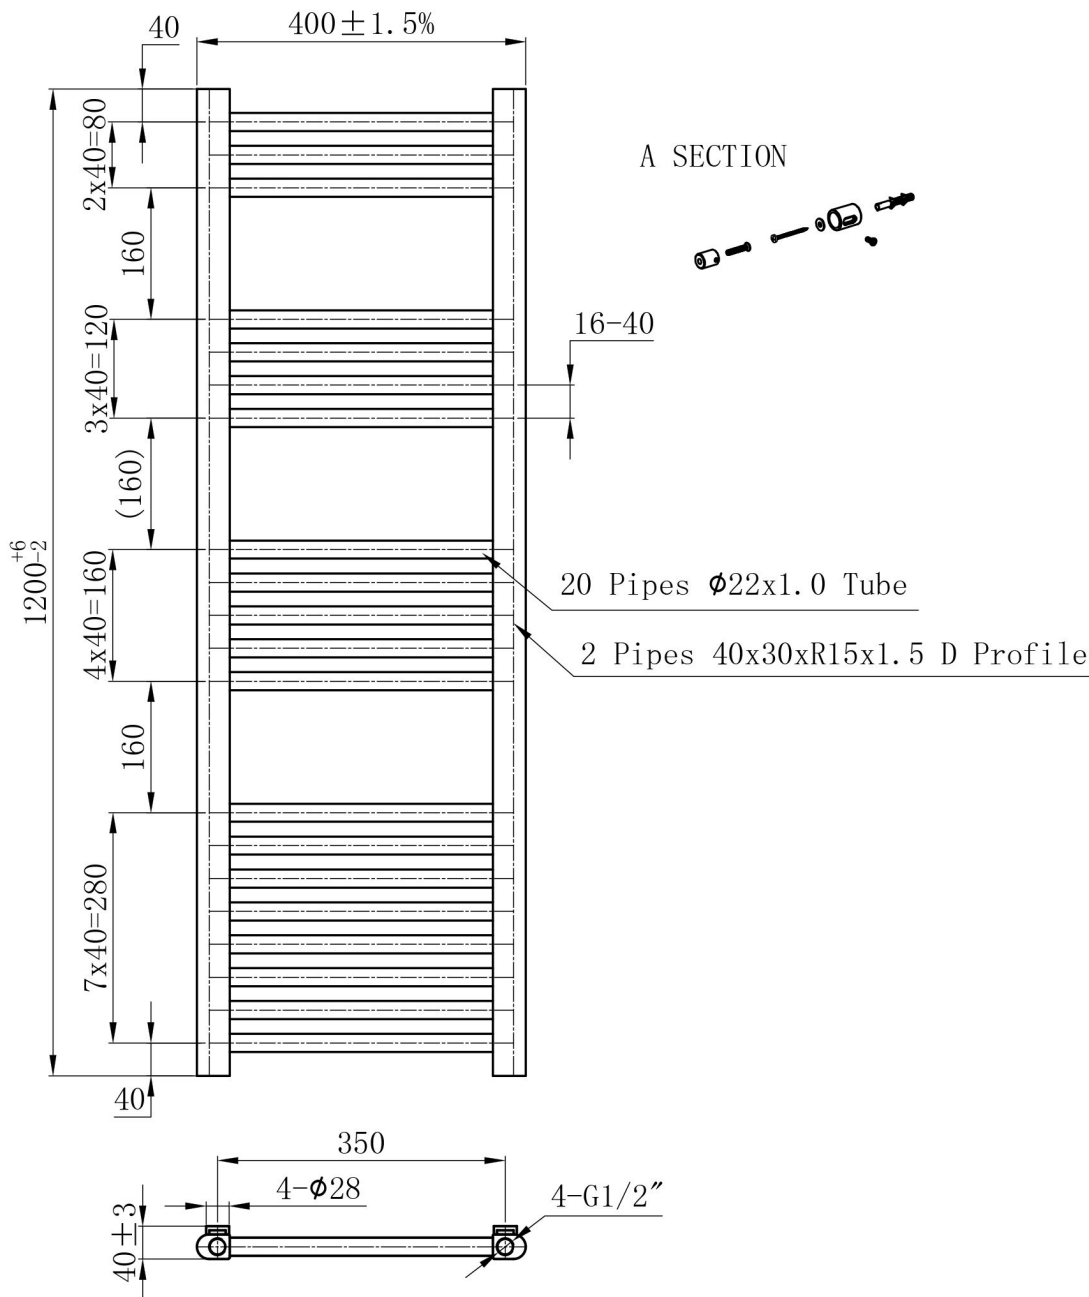

# Wendover Straight Black Gold 1200 x 400mm. Technical Drawing

Unit: mm

A SECTION