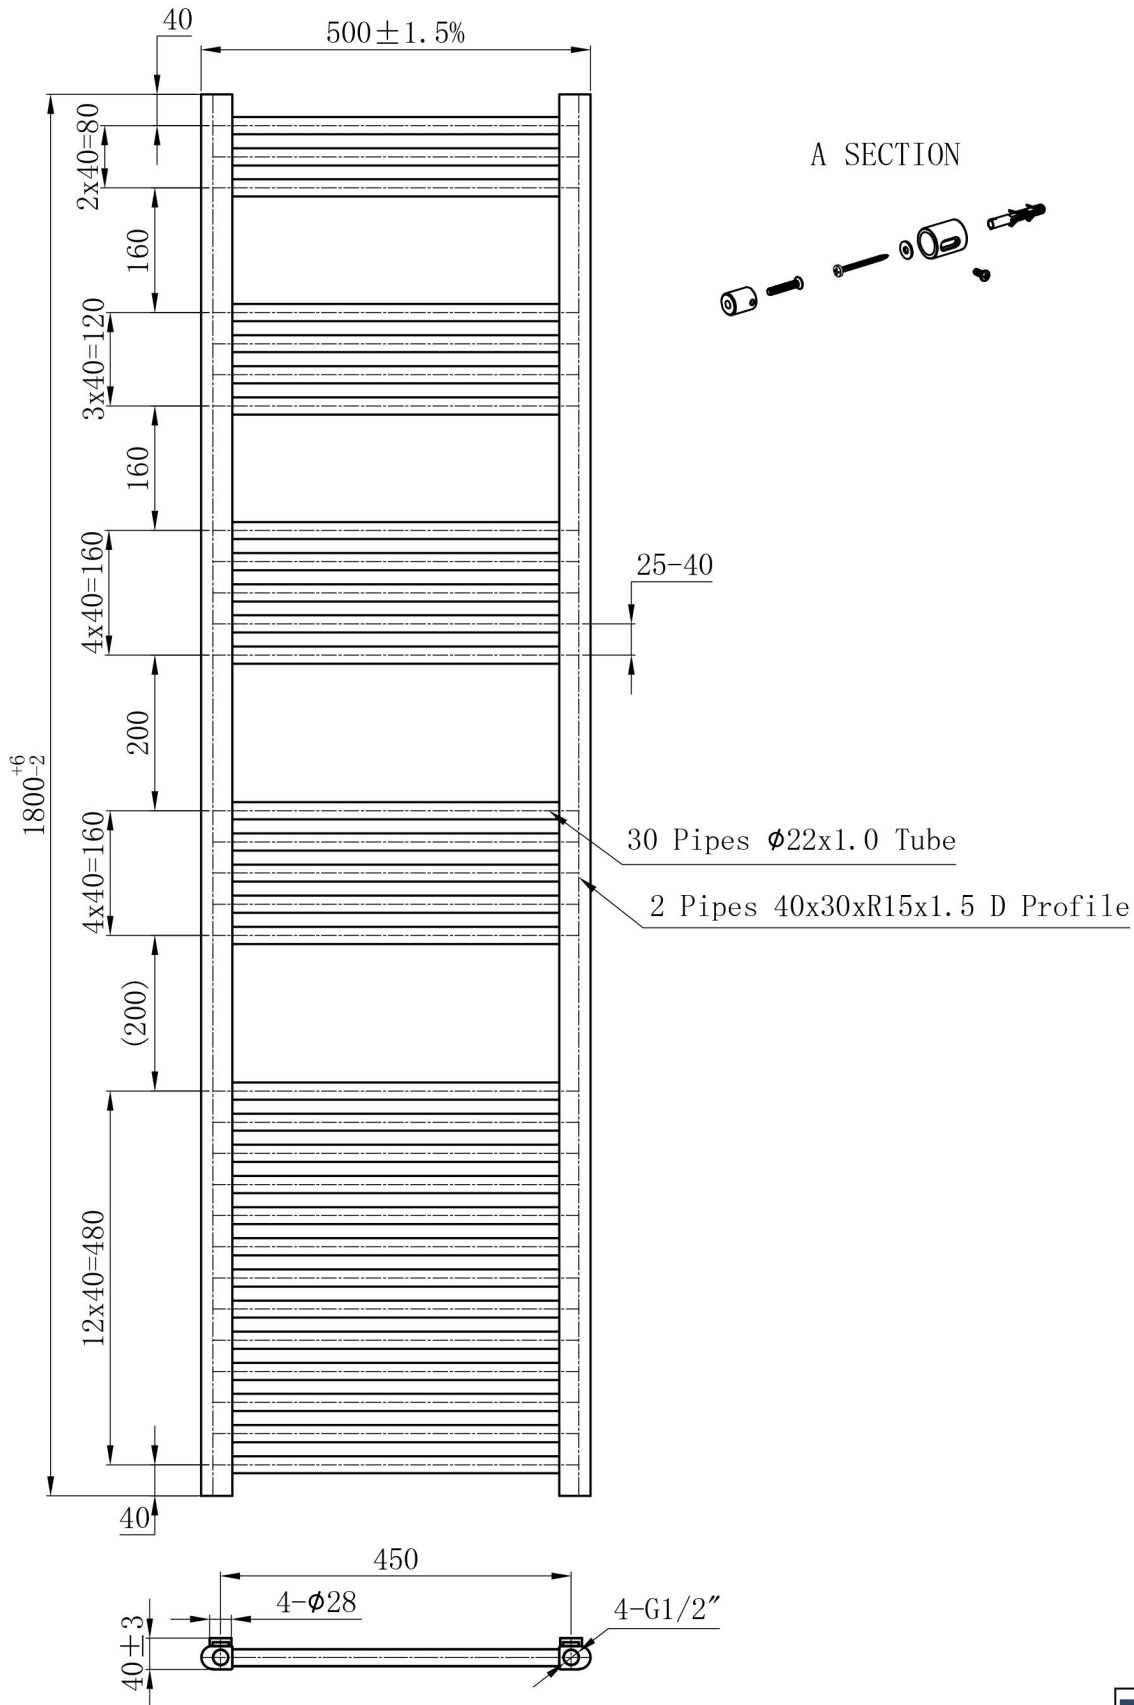

# Wendover Straight Black Gold 1800 x 500mm. Technical Drawing

Unit: mm

A SECTION