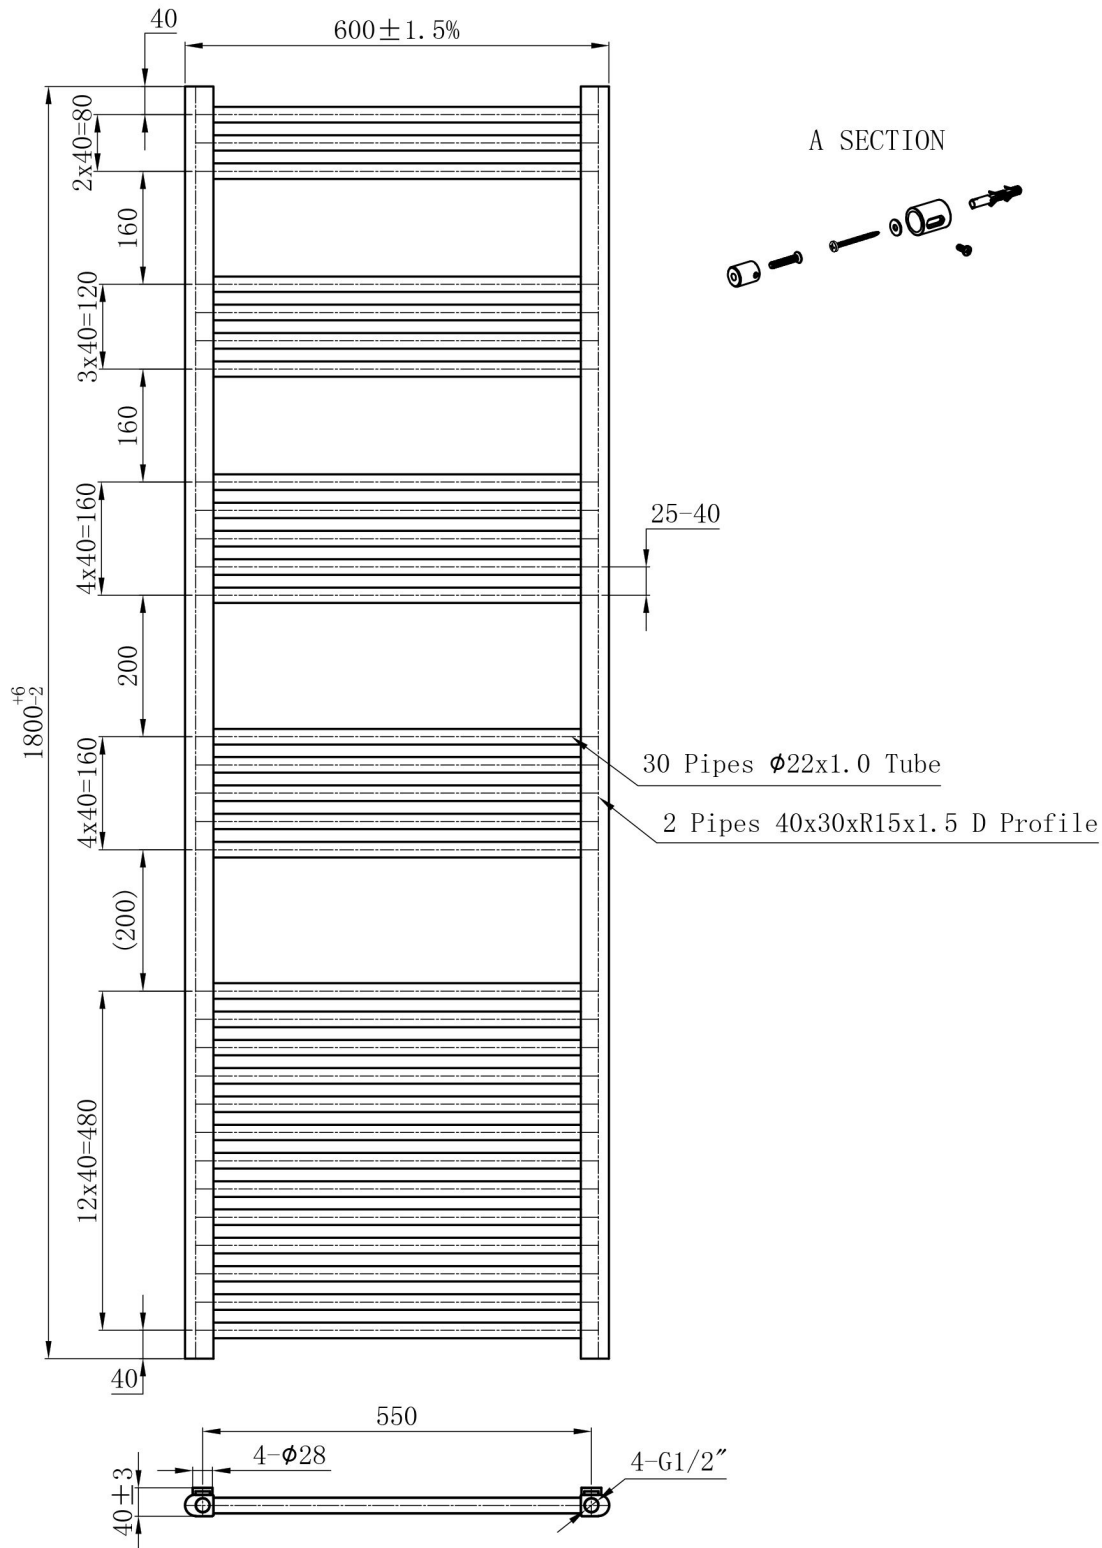

Wendover Straight Black Gold 1800 x 600mm. Technical Drawing

Unit: mm

A SECTION