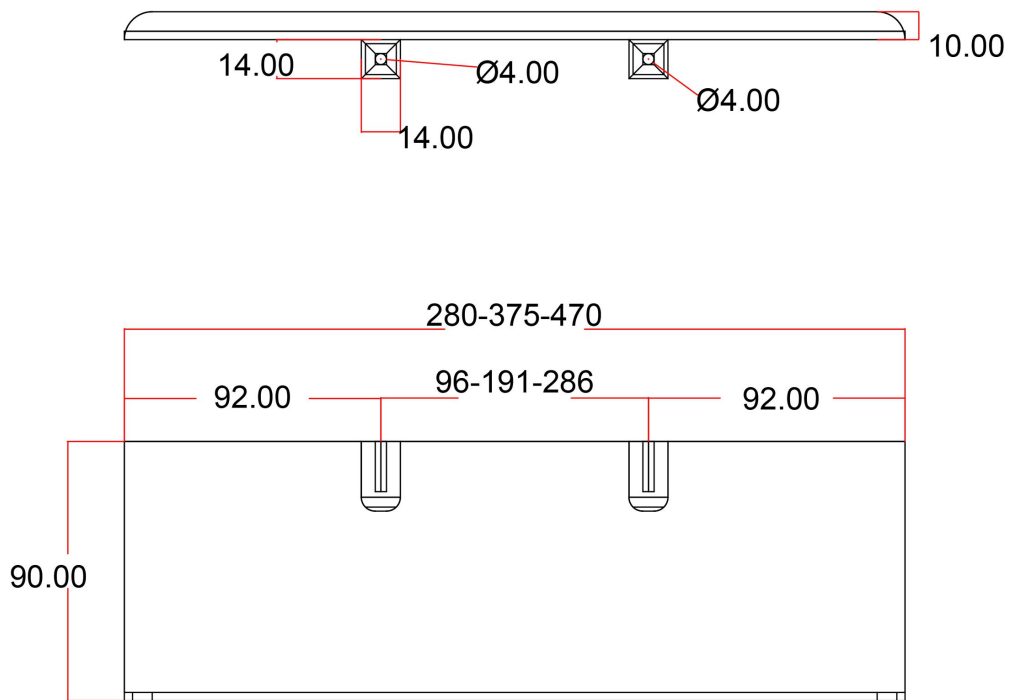

DATASHEET

Image

General Information

Product:	89.0459
Description:	Flat Towel Shelf 280mm Charlton/ Rosano
Website Link:	(Click Here)
Product Type:	Clearance Towel Shelf
Brand:	Eastbrook Company
Colour:	Matt White
Material:	Mild Steel
Width (mm):	280mm
Net Weight (kg):	0.45kg
Product Range:	Universal

Product Specifications

Warranty:	1 Year(s)
-----------	-----------

Drawing

Flat Towel Shelf Rosano / Charlton 280 / 375 / 470mm. Technical Drawing

Eastbrook 
Eastbrook Road, Gloucester GL4 3DB
Technical Helpline : 01452 317890
Mon - Fri / 8am - 5pm
Email : technical@eastbrookco.com