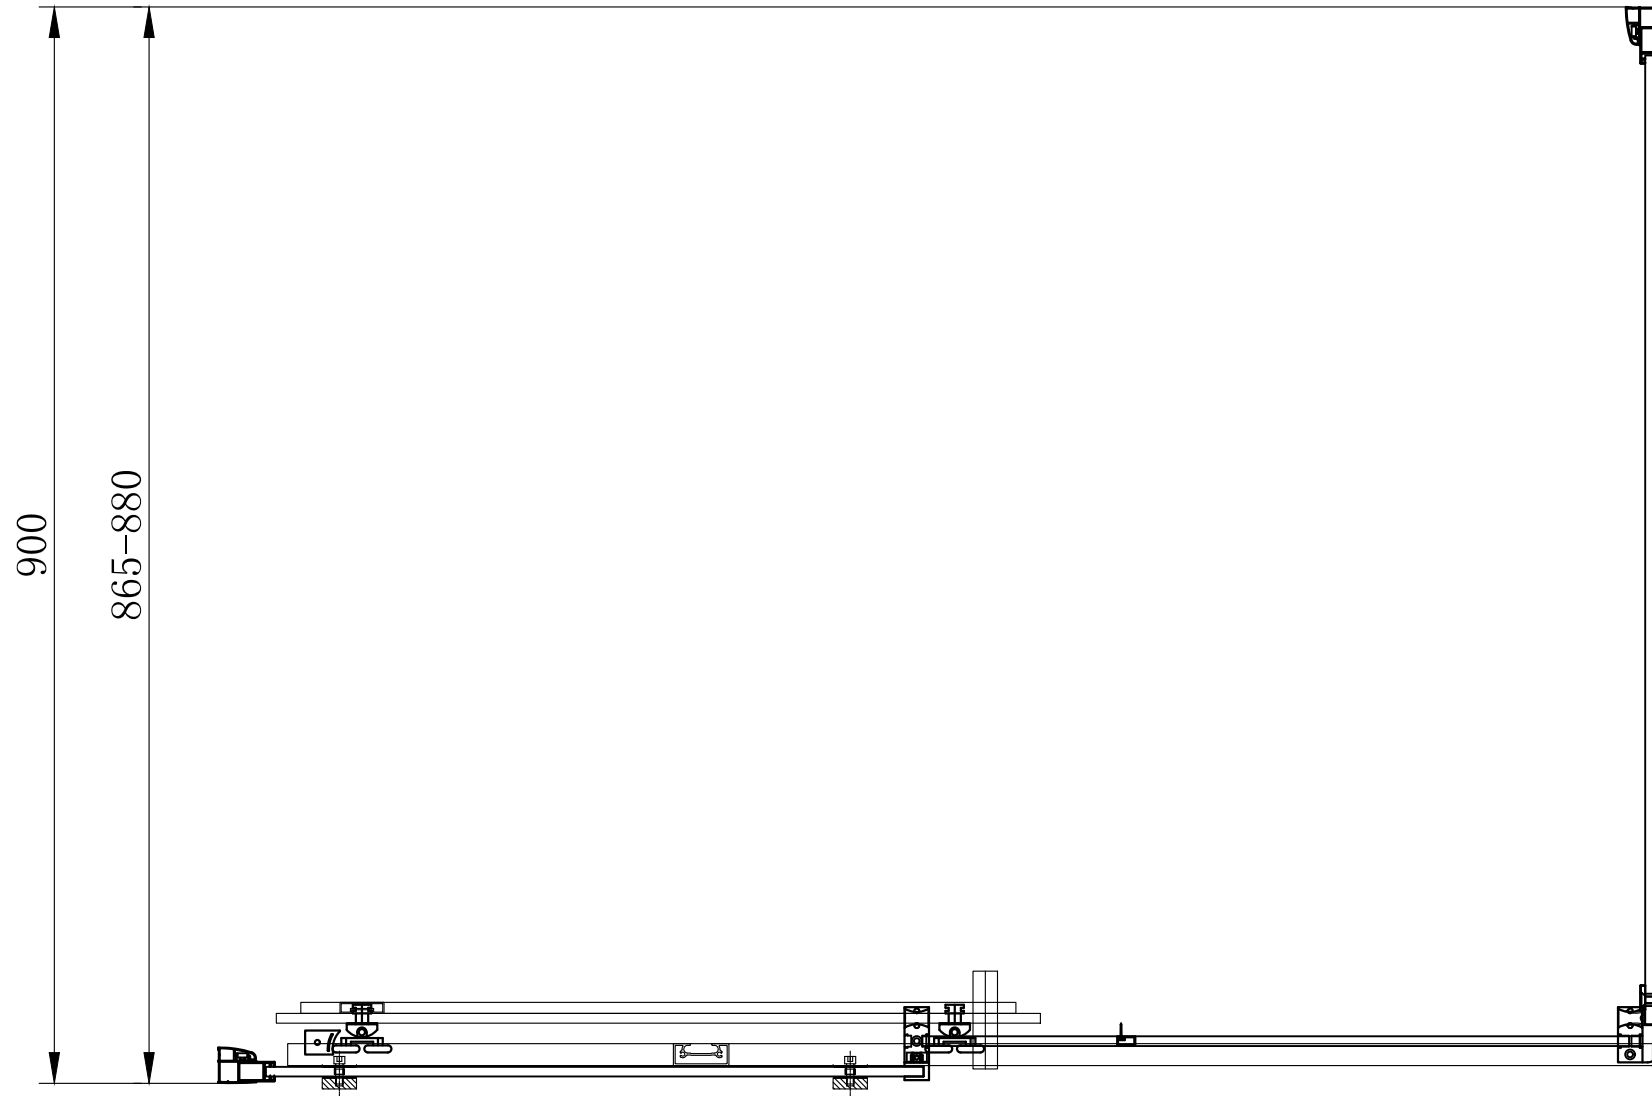

49.6032 8mm side panel Brushed Brass 700mm

49.6033 8mm side panel Brushed Brass 760mm

49.6034 8mm side panel Brushed Brass 800mm

49.6035 8mm side panel Brushed Brass 900mm

49.6036 8mm side panel Brushed Brass 1000mm