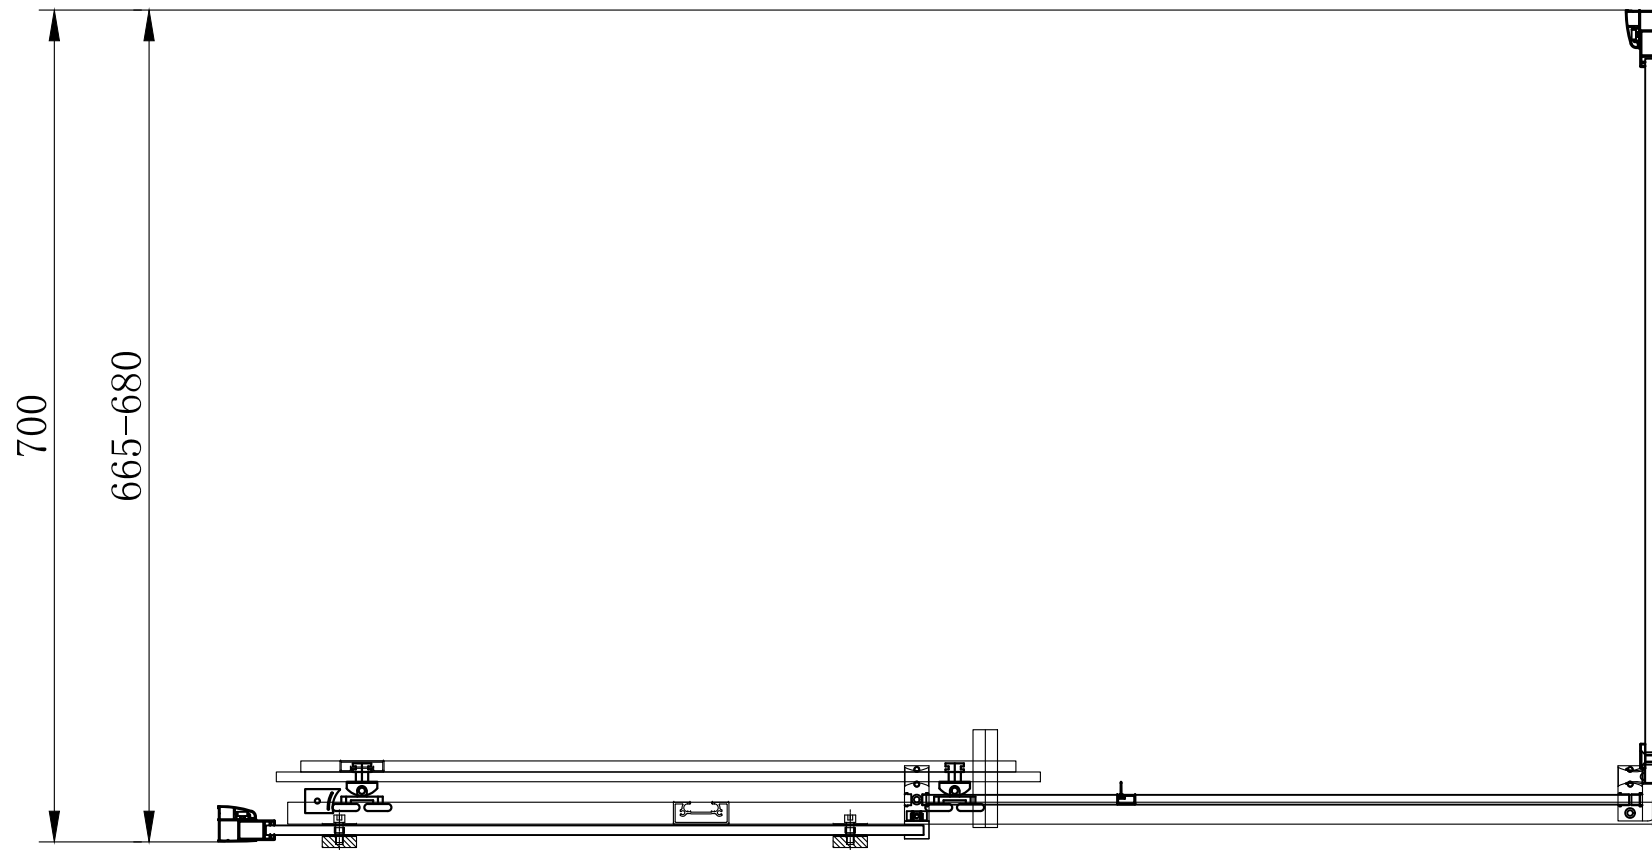

49.6032 8mm side panel Brushed Brass 700mm

49.6033 8mm side panel Brushed Brass 760mm

49.6034 8mm side panel Brushed Brass 800mm

49.6035 8mm side panel Brushed Brass 900mm

49.6036 8mm side panel Brushed Brass 1000mm