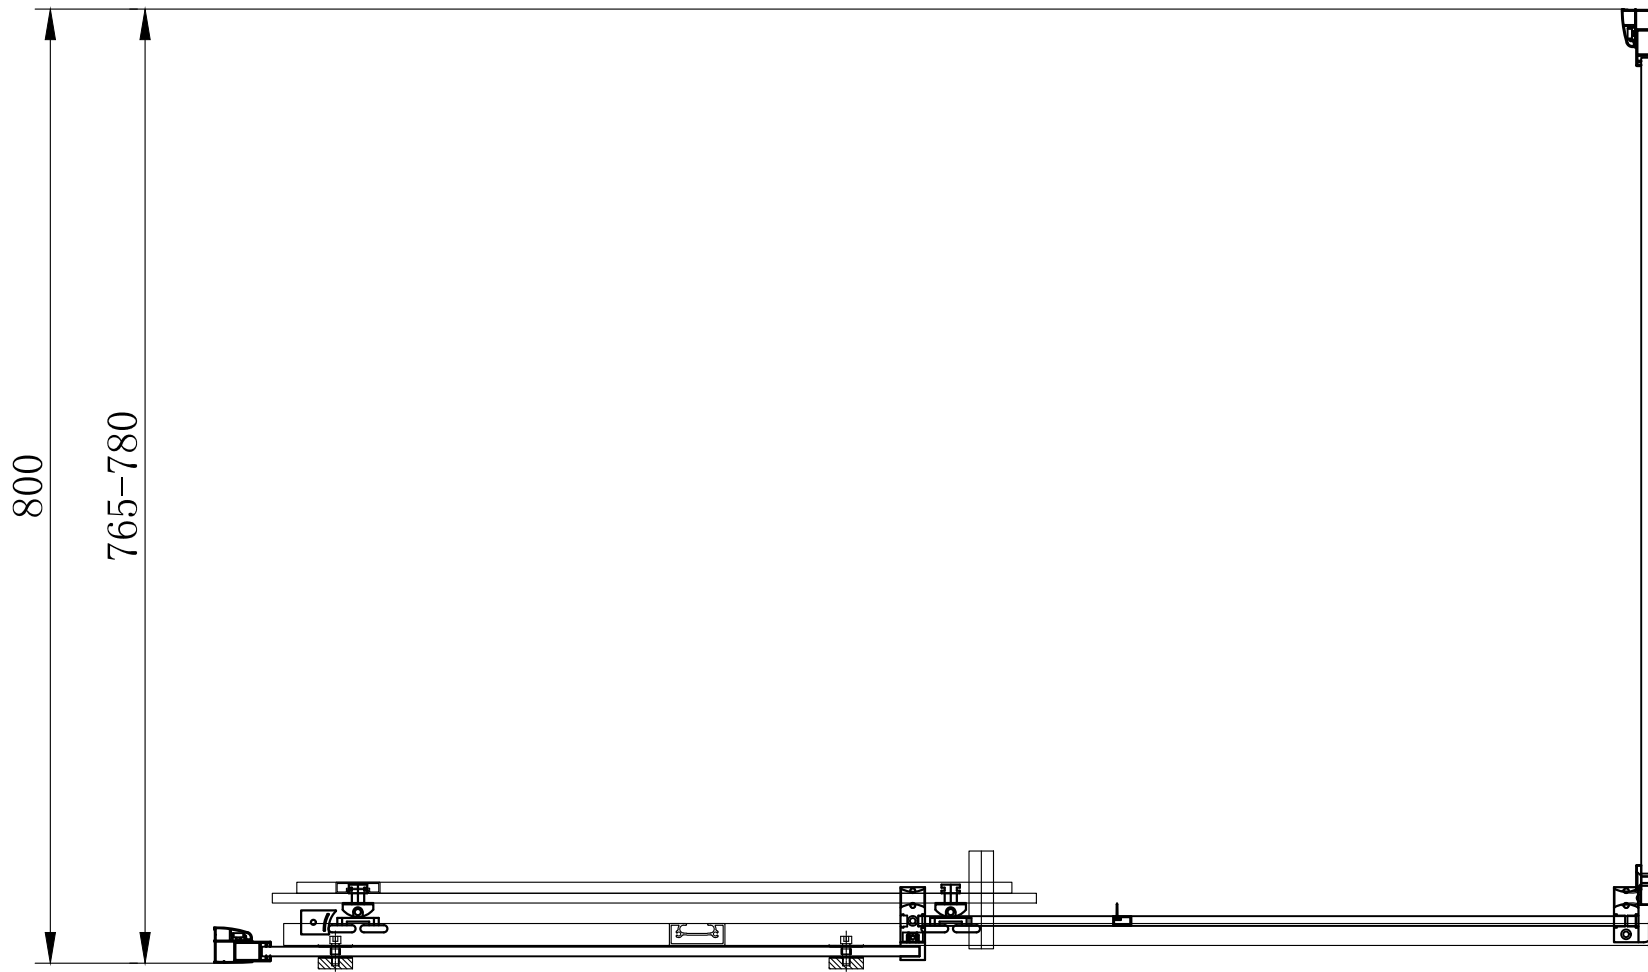

49.6032 8mm side panel Brushed Brass 700mm

49.6033 8mm side panel Brushed Brass 760mm

49.6034 8mm side panel Brushed Brass 800mm

49.6035 8mm side panel Brushed Brass 900mm

49.6036 8mm side panel Brushed Brass 1000mm