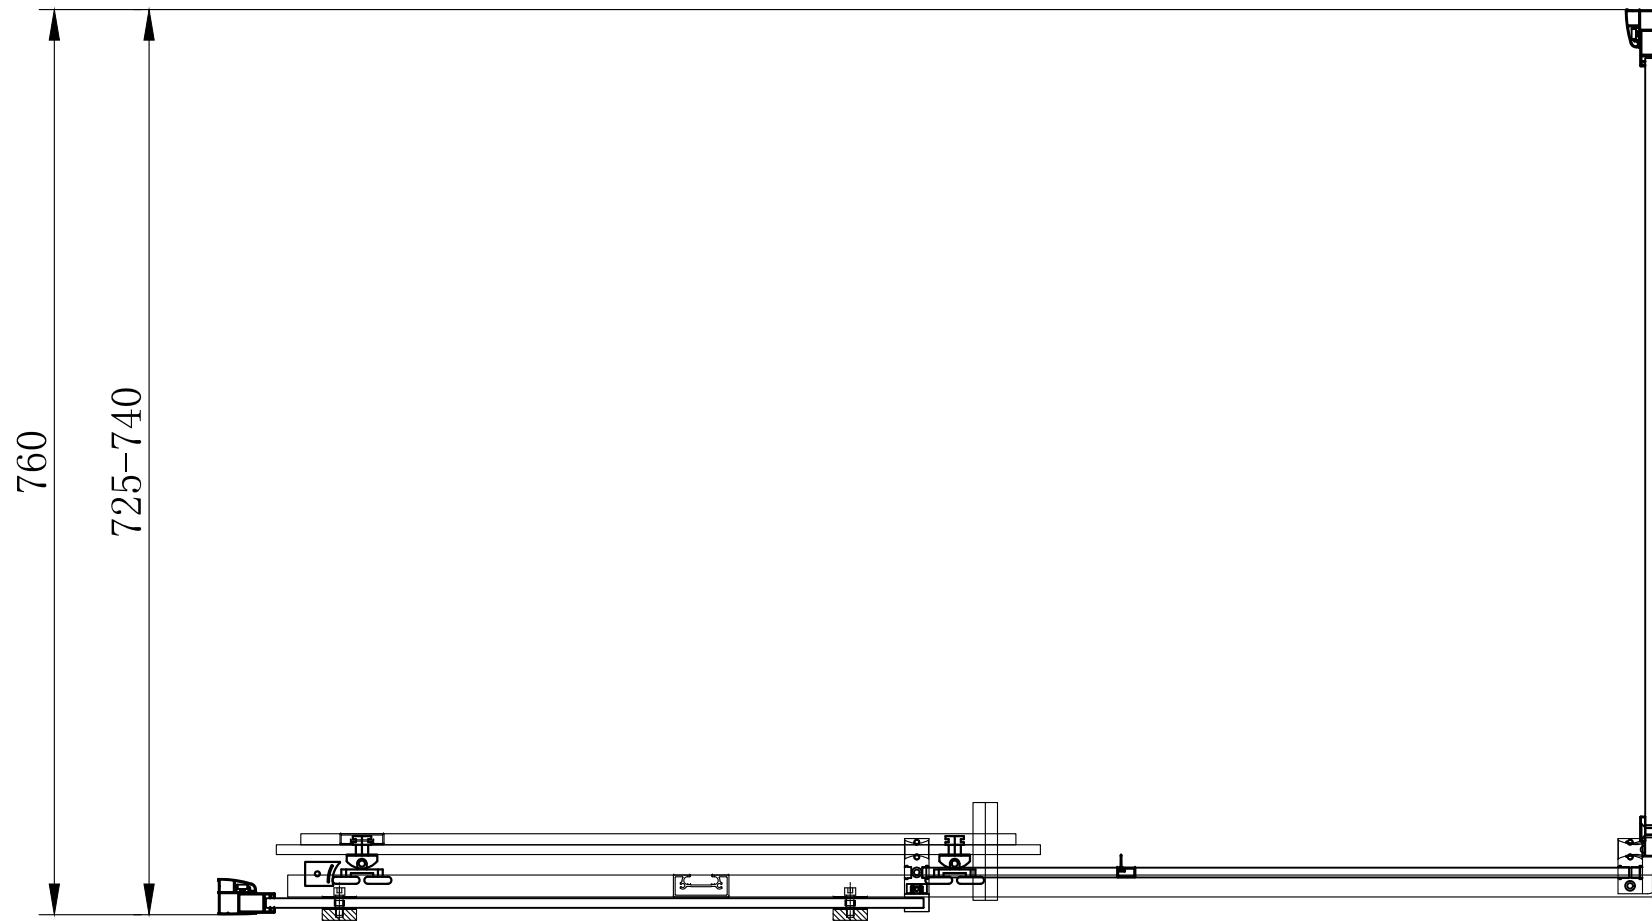

49.6032 8mm side panel Brushed Brass 700mm

49.6033 8mm side panel Brushed Brass 760mm

49.6034 8mm side panel Brushed Brass 800mm

49.6035 8mm side panel Brushed Brass 900mm

49.6036 8mm side panel Brushed Brass 1000mm