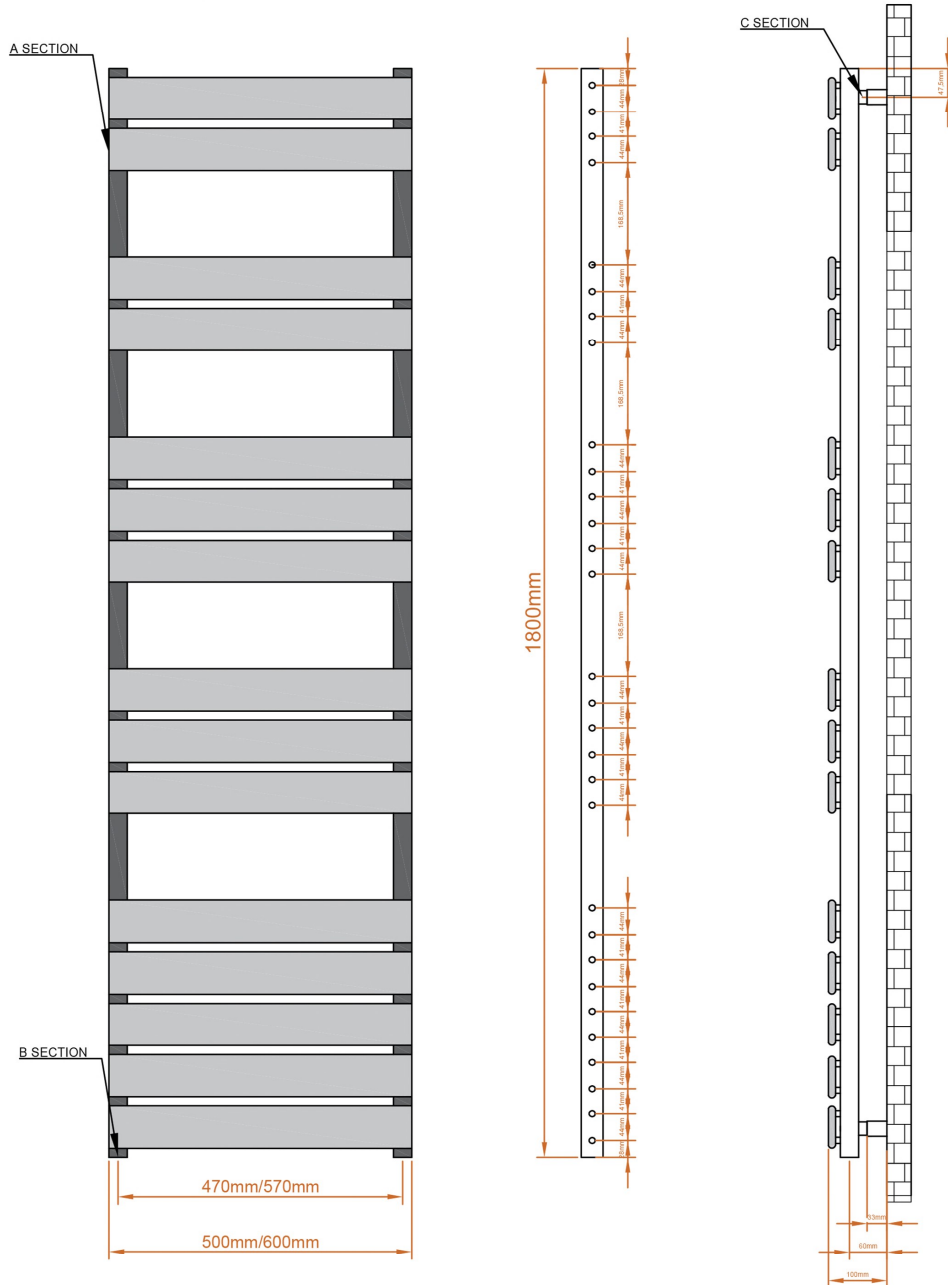

DATASHEET

Image

General Information

Product:	89:1530
Description:	Deddington 1800 x 500 Towel Rail
Website Link:	(Click Here)
Product Type:	Towel Rail
Brand:	Eastbrook Company
Colour:	Matt Cobalt Blue
Material:	Mild Steel
Height (mm):	1800mm
Width (mm):	500mm
Net Weight (kg):	18.6kg
Product Range:	Deddington

Product Specifications

Warranty:	5 Year(s)
Supplied with fixings:	Yes
BTU $\Delta T50^{\circ}\text{C}$:	2748
BTU $\Delta T60^{\circ}\text{C}$:	3518
Watts $\Delta T50^{\circ}\text{C}$:	806
Watts $\Delta T60^{\circ}\text{C}$:	1031

Drawing

**Deddington Towel Rail 1800 x 500/600mm.
 Technical Drawing**

Eastbrook 
 Eastbrook Road, Gloucester GL4 3DB
 Technical Helpline : 01452 317890
 Mon - Fri / 8am - 5pm
 Email : technical@eastbrookco.com