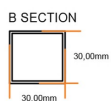

DATASHEET

Image

General Information

Product:	89:1530
Description:	Deddington 1800 x 500 Towel Rail
Website Link:	(Click Here)
Product Type:	Towel Rail
Brand:	Eastbrook Company
Colour:	Matt Cobalt Blue
Material:	Mild Steel
Height (mm):	1800mm
Width (mm):	500mm
Net Weight (kg):	18.6kg
Product Range:	Deddington

Drawing

**Deddington Towel Rail 1800 x 500/600mm.
 Technical Drawing**

Eastbrook 
 Eastbrook Road, Gloucester GL4 3DB
 Technical Helpline : 01452 317890
 Mon - Fri / 8am - 5pm
 Email : technical@eastbrookco.com