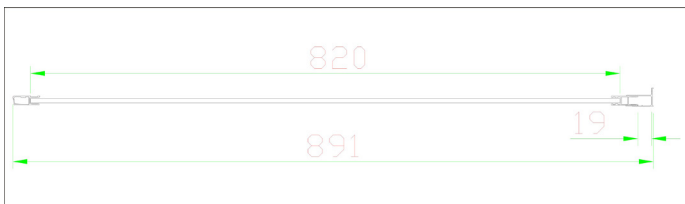

DATASHEET

Image

Drawing

General Information

Product:	58.584
Description:	Volente 900 side panel
Product Type:	Side Panel
Brand:	Eastbrook Company
Colour:	Brushed Brass
Material:	Tempered Glass
Height (mm):	1850mm
Width (mm):	900mm
Length (mm):	43mm
Net Weight (kg) (kg):	26kg
Product Range:	Volente

Product Specifications

Warranty:	10 Year(s)
Easy Clean glass:	Yes
Finish:	Brushed
Glass Thickness (mm):	6mm
Glass type:	Clear Glass
Adjustment (mm):	872-890mm