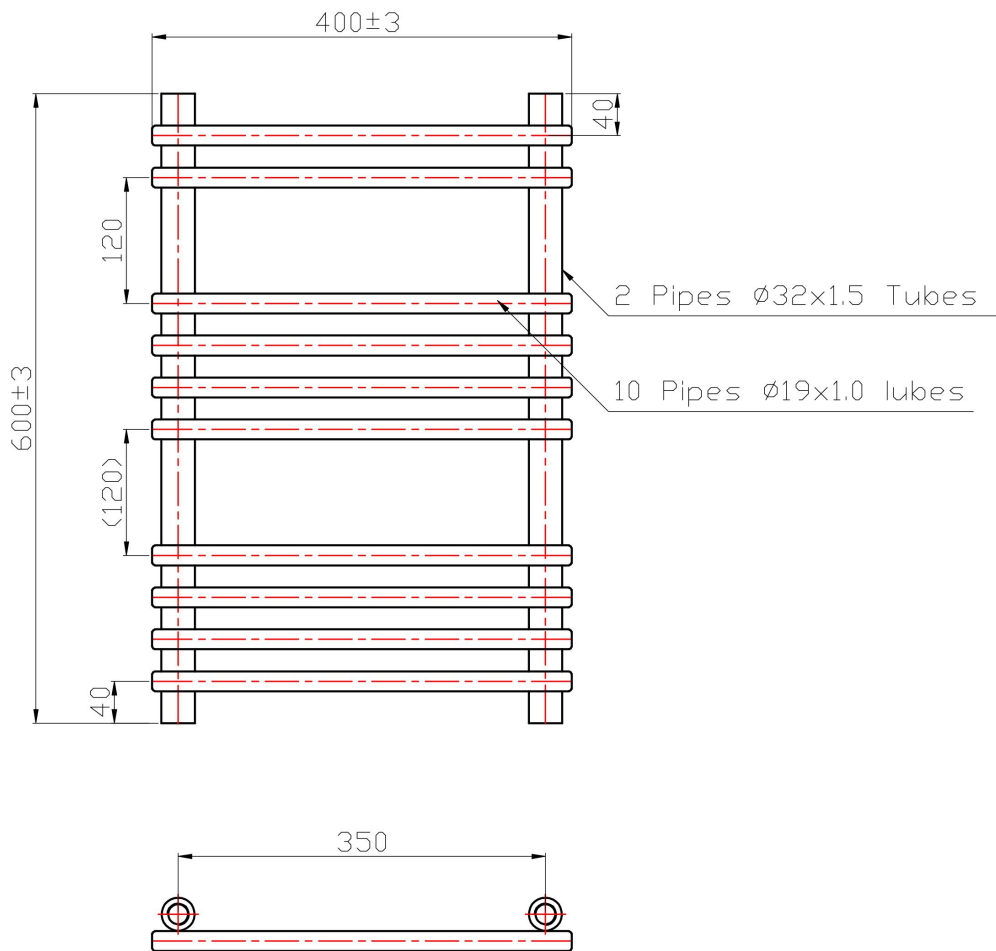

DATASHEET

Image

General Information

Product:	41.0172
Description:	Tube on Tube 600x400
Website Link:	(Click Here)
Product Type:	Towel Rail
Brand:	Eastbrook Company
Colour:	Gloss White
Material:	Mild Steel
Height (mm):	600mm
Width (mm):	400mm
Net Weight (kg):	2.85kg
Product Range:	Biava Tube on Tube

Product Specifications

Warranty:	5 Year(s)
Supplied with fixings:	Yes
BTU $\Delta T50^{\circ}\text{C}$:	621
BTU $\Delta T60^{\circ}\text{C}$:	795
Watts $\Delta T50^{\circ}\text{C}$:	182
Watts $\Delta T60^{\circ}\text{C}$:	233

Drawing

Biava Tube on Tube Towel Rail 600 x 400mm. Technical Drawing

Eastbrook 
Eastbrook Road, Gloucester GL4 3DB
Technical Helpline : 01452 317890
Mon - Fri / 8am - 5pm
Email : technical@eastbrookco.com