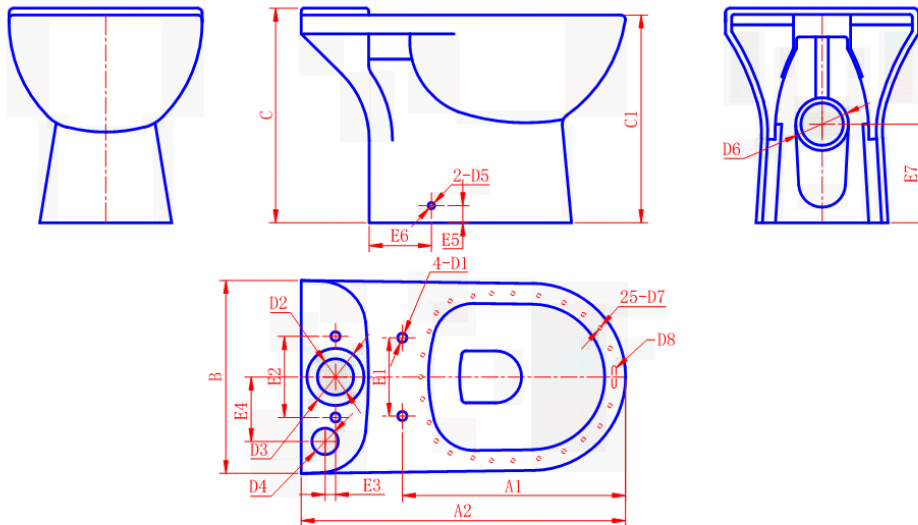

DATASHEET

Image

General Information

Product:	99.016
Description:	Kompact in a box
Website Link:	(Click Here)
Product Type:	Toilet Set
Brand:	Eastbrook Company
Colour:	White
Material:	Ceramics
Height (mm):	770mm
Width (mm):	390mm
Length (mm):	610mm
Net Weight (kg):	37.64kg
Product Range:	Kompact

Product Specifications

Warranty:	2 Year(s)
Supplied with fixings:	Yes
Wall to Spigot:	130
Floor to Spigot:	185
Comfort Height:	No
Eco Vortex:	No
Rimless:	No
Open Foot print:	Yes
Soil Position:	Left or Right
Close coupled WC:	Yes
BTW Pan:	No
Mounting:	Floor

Drawing

Eastbrook Road, Gloucester GL4 3DB
 Technical Helpline: 01452 317890
 email: technical@eastbrookco.com

633X387X780
 820X389X790

A	A1	B	C	C1	D1	D2	D3	D4	D5	D6	D7	D8	E1	E2	E3	E4	E5	E6	E7	水封
625	430	372	413	400	φ15	φ70	φ110	φ55	φ2	φ102	φ10	30x10	155	156	20	124	33	120	190	≥ 50