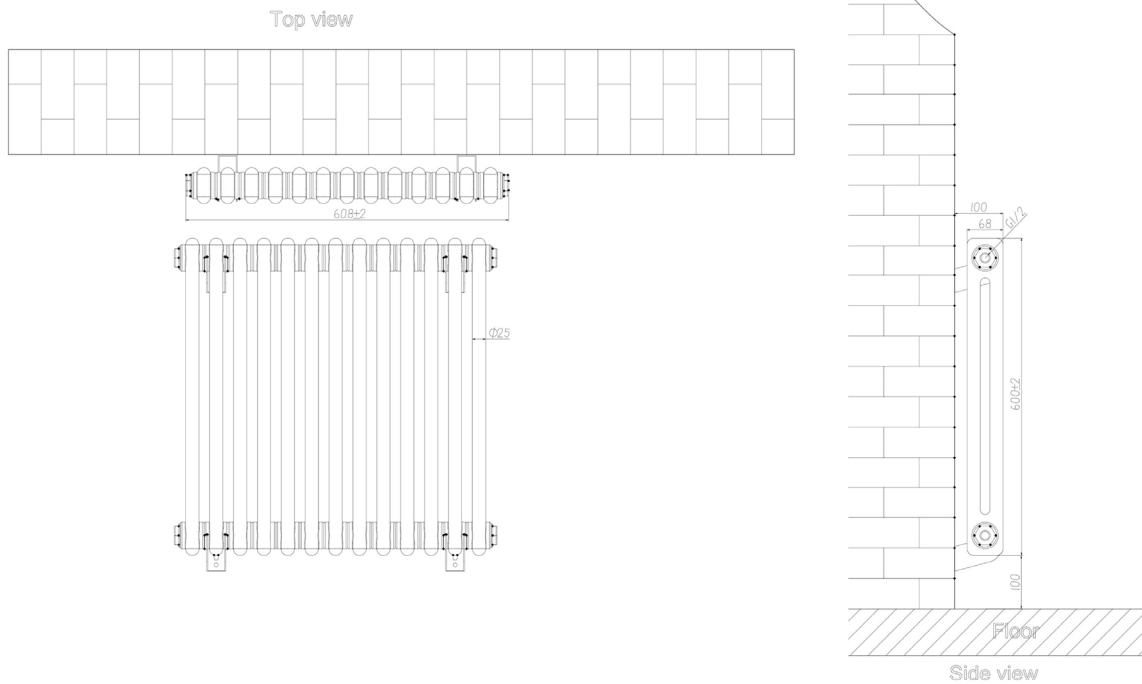

DATASHEET

Image

General Information

Product:	81.0108
Description:	Rivassa 2 Column Radiator 600 x 608mm
Website Link:	(Click Here)
Product Type:	Radiator
Brand:	Eastbrook Company
Colour:	Bronze Effect
Material:	Mild Steel
Height (mm):	600mm
Width (mm):	608mm
Net Weight (kg):	16.2kg
Product Range:	Rivassa

Product Specifications

Warranty:	5 Year(s)
Supplied with fixings:	Yes
Orientation:	Horizontal
BTU $\Delta T50^{\circ}\text{C}$:	2181
BTU $\Delta T60^{\circ}\text{C}$:	2792
Watts $\Delta T50^{\circ}\text{C}$:	639
Watts $\Delta T60^{\circ}\text{C}$:	818

Drawing

Rivassa 2 Column Horizontal 600 x 608mm. Technical Drawing

Tappings off wall : 65mm.

Eastbrook 
Eastbrook Road, Gloucester GL4 3DB
Technical Helpline : 01452 317890
Mon - Fri / 8am - 5pm
Email : technical@eastbrookco.com