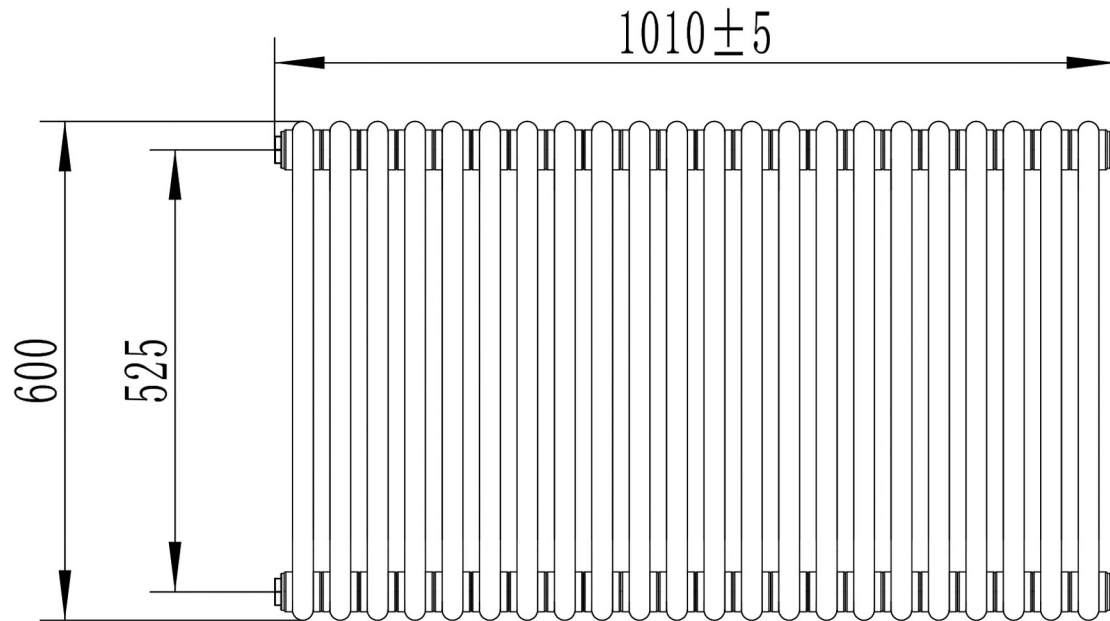

Rivassa 2 Column Horizontal 600 x 1010mm.

Technical Drawing

unit:mm

Eastbrook 

Eastbrook Road, Gloucester GL4 3DB

Technical Helpline : 01452 317890

Mon - Fri / 8am - 5pm

Email : technical@eastbrookco.com