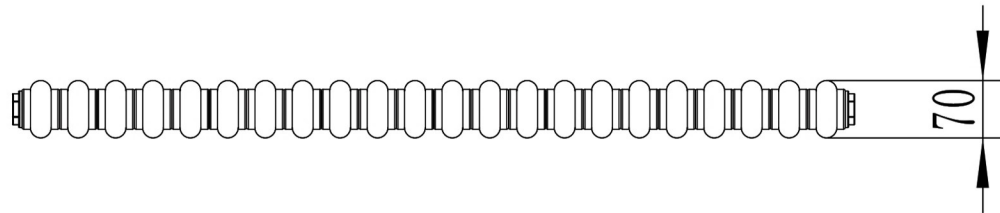

Rivassa 2 Column Horizontal 600 x 1010mm.

Technical Drawing

unit:mm

Eastbrook 

Eastbrook Road, Gloucester GL4 3DB

Technical Helpline : 01452 317890

Mon - Fri / 8am - 5pm

Email : technical@eastbrookco.com