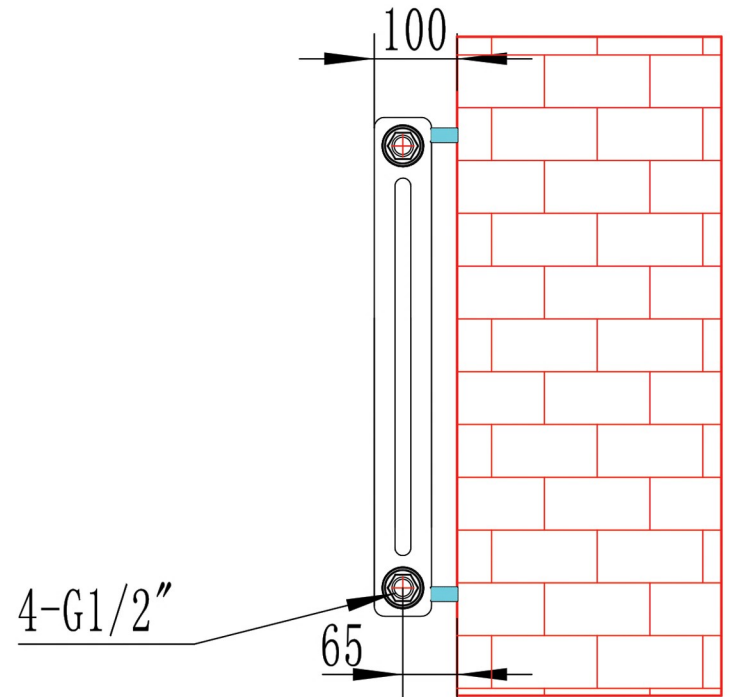

Rivassa 2 Column Horizontal 600 x 1010mm.

Technical Drawing

unit:mm

Eastbrook 

Eastbrook Road, Gloucester GL4 3DB

Technical Helpline : 01452 317890

Mon - Fri / 8am - 5pm

Email : technical@eastbrookco.com