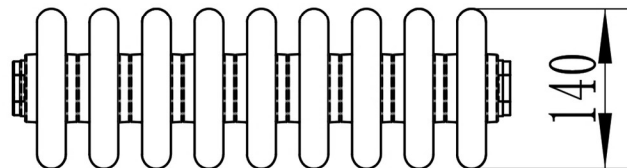

Rivassa 4 Column Horizontal 600 x 425mm.

Technical Drawing

unit:mm

Eastbrook

Eastbrook Road, Gloucester GL4 3DB

Technical Helpline : 01452 317890

Mon - Fri / 8am - 5pm

Email : technical@eastbrookco.com