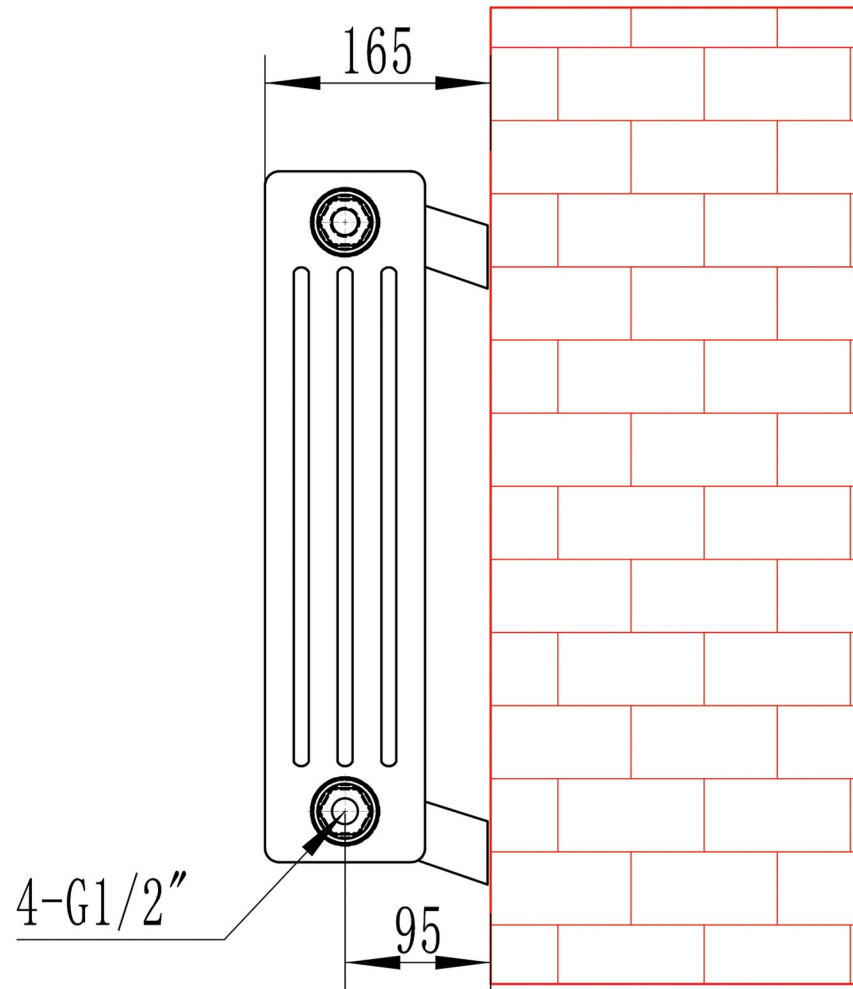

Rivassa 4 Column Horizontal 600 x 425mm.

Technical Drawing

unit:mm

Eastbrook

Eastbrook Road, Gloucester GL4 3DB

Technical Helpline : 01452 317890

Mon - Fri / 8am - 5pm

Email : technical@eastbrookco.com