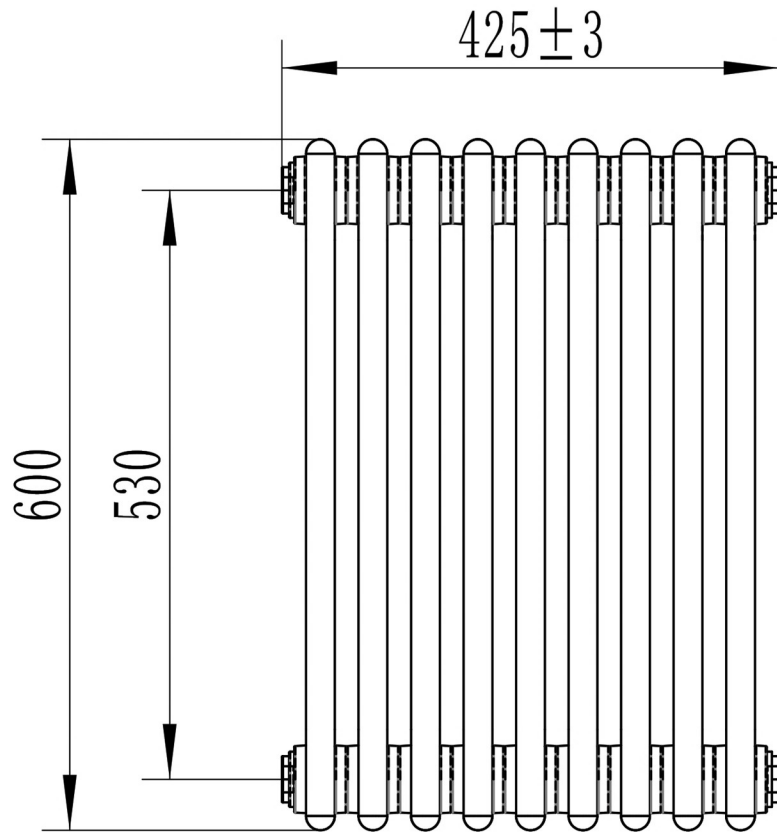

# Rivassa 4 Column Horizontal 600 x 425mm.

## Technical Drawing

unit:mm

**Eastbrook** 

Eastbrook Road, Gloucester GL4 3DB

Technical Helpline : 01452 317890

Mon - Fri / 8am - 5pm

Email : [technical@eastbrookco.com](mailto:technical@eastbrookco.com)