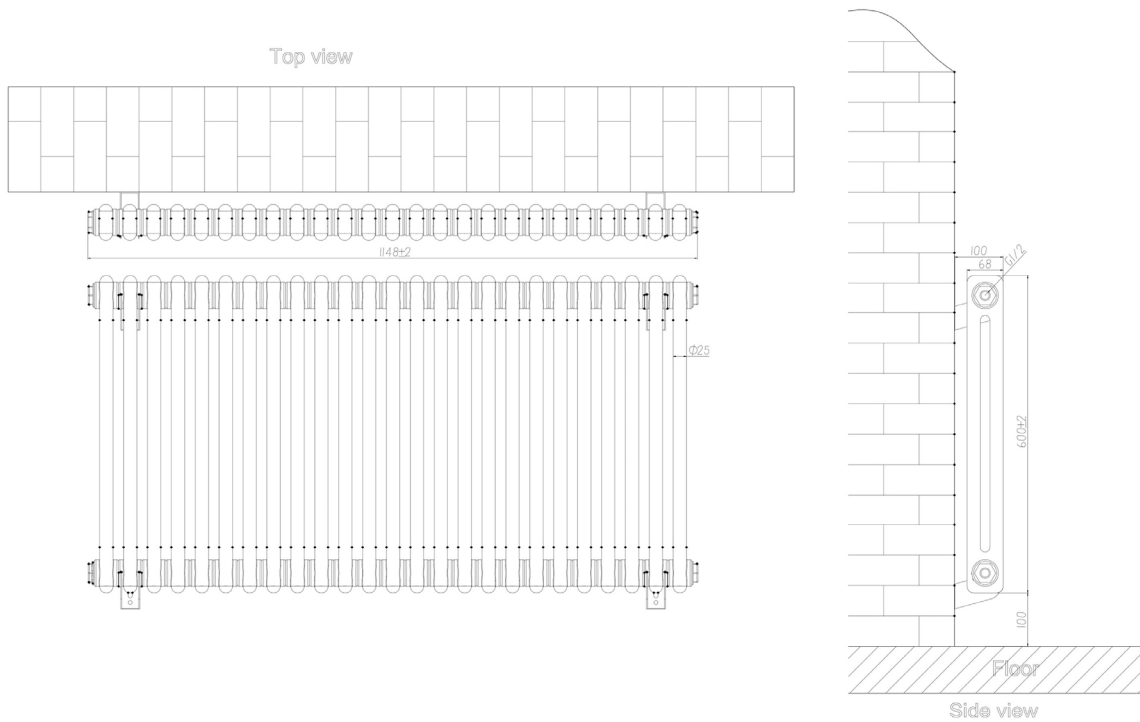

DATASHEET

Image

General Information

Product:	81.0025
Description:	Rivassa 2 Column Radiator 600 x 1148mm
Website Link:	(Click Here)
Product Type:	Radiator
Brand:	Eastbrook Company
Colour:	Matt Anthracite
Material:	Mild Steel
Height (mm):	600mm
Width (mm):	1148mm
Net Weight (kg):	30.38kg
Product Range:	Rivassa

Product Specifications

Warranty:	5 Year(s)
Supplied with fixings:	Yes
Orientation:	Horizontal
BTU $\Delta T50^{\circ}\text{C}$:	4194
BTU $\Delta T60^{\circ}\text{C}$:	5369
Watts $\Delta T50^{\circ}\text{C}$:	1229
Watts $\Delta T60^{\circ}\text{C}$:	1573

Drawing

Rivassa 2 Column Horizontal 600 x 1148mm. Technical Drawing

Tappings off wall : 65mm.

Eastbrook 
Eastbrook Road, Gloucester GL4 3DB
Technical Helpline : 01452 317890
Mon - Fri / 8am - 5pm
Email : technical@eastbrookco.com