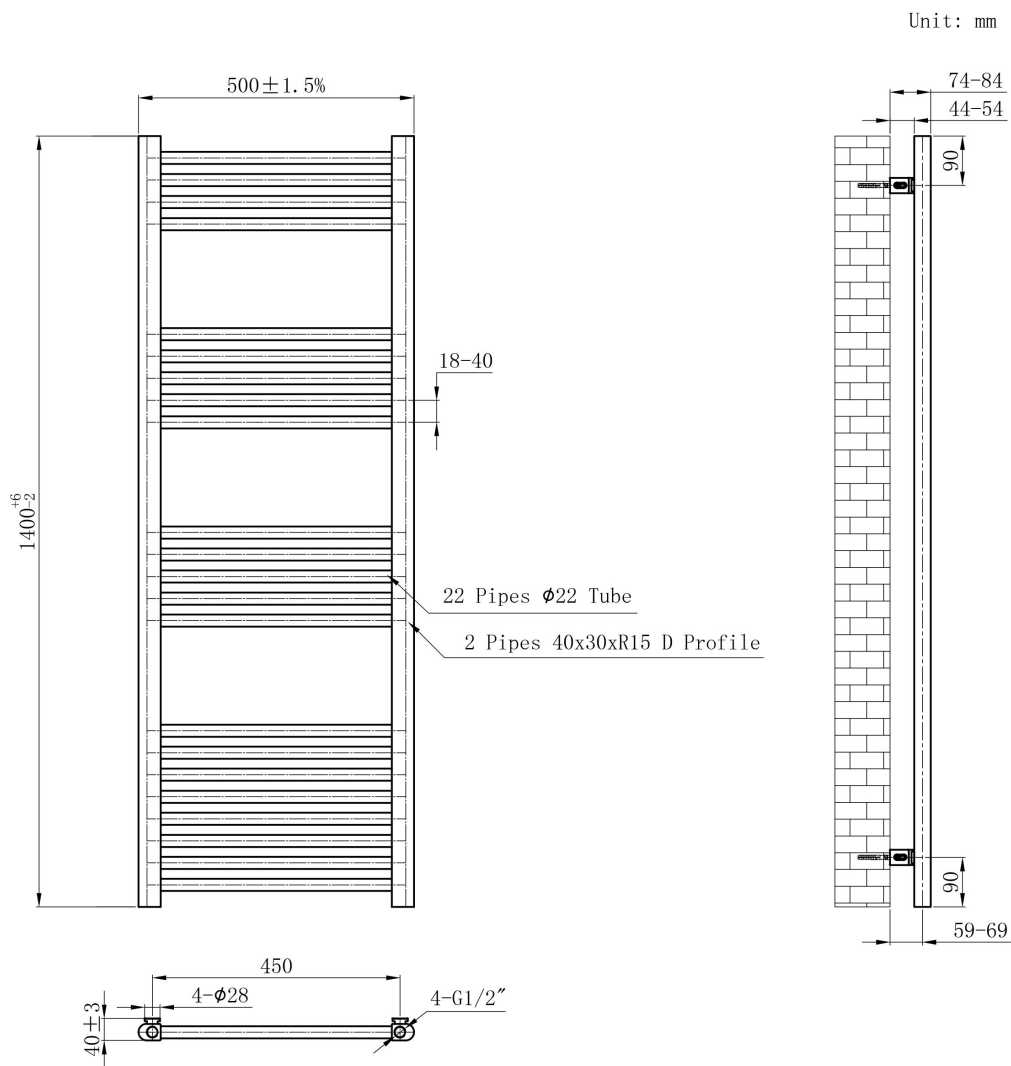

DATASHEET

Image

General Information

Product:	41.0365
Description:	Wendover Straight Multirail 1400 x 500
Website Link:	(Click Here)
Product Type:	Towel Rail
Brand:	Eastbrook Company
Colour:	Brushed Brass
Material:	Mild Steel
Height (mm):	1400mm
Width (mm):	500mm
Net Weight (kg):	10.12kg
Product Range:	Wendover

Product Specifications

Warranty:	5 Year(s)
Supplied with fixings:	Yes
Orientation:	Vertical
BTU $\Delta T50^{\circ}\text{C}$:	1344
BTU $\Delta T60^{\circ}\text{C}$:	1720
Watts $\Delta T50^{\circ}\text{C}$:	394
Watts $\Delta T60^{\circ}\text{C}$:	504
Number of Horizontal Bars:	22
Number of Vertical Bars:	2

Drawing

Wendover Straight Brushed Brass 1400 x 500mm. Technical Drawing

Eastbrook 
Eastbrook Road, Gloucester GL4 3DB
Technical Helpline : 01452 317890
Mon - Fri / 8am - 5pm
Email : technical@eastbrookco.com