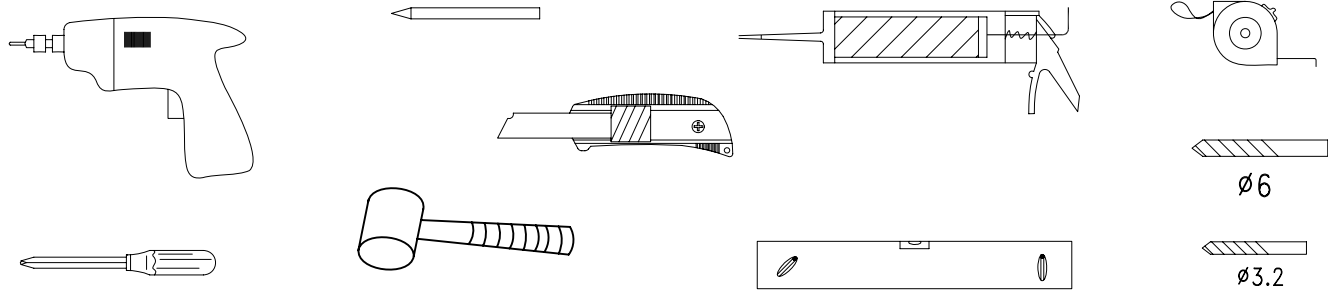

## INSTALLATION MANUAL

Eastbrook Code	Adjustment	Eastbrook Code	Adjustment
69.0055	680-700	69.0056	740-760
69.0057	780-800	69.0058	880-900

This product should only be fixed by a fully qualified installer

<p><b>5BD1</b></p>  <p>2X</p>	<p><b>5BD3</b></p>  <p>8X</p>	<p><b>5BD4</b></p>  <p>8X</p>	<p><b>5BD5</b></p>  <p>8X</p>
<p><b>5BD6</b></p>  <p>8X</p>	<p><b>5BD7</b></p>  <p>8X</p>	<p><b>5BD8</b></p>  <p>1X</p>	