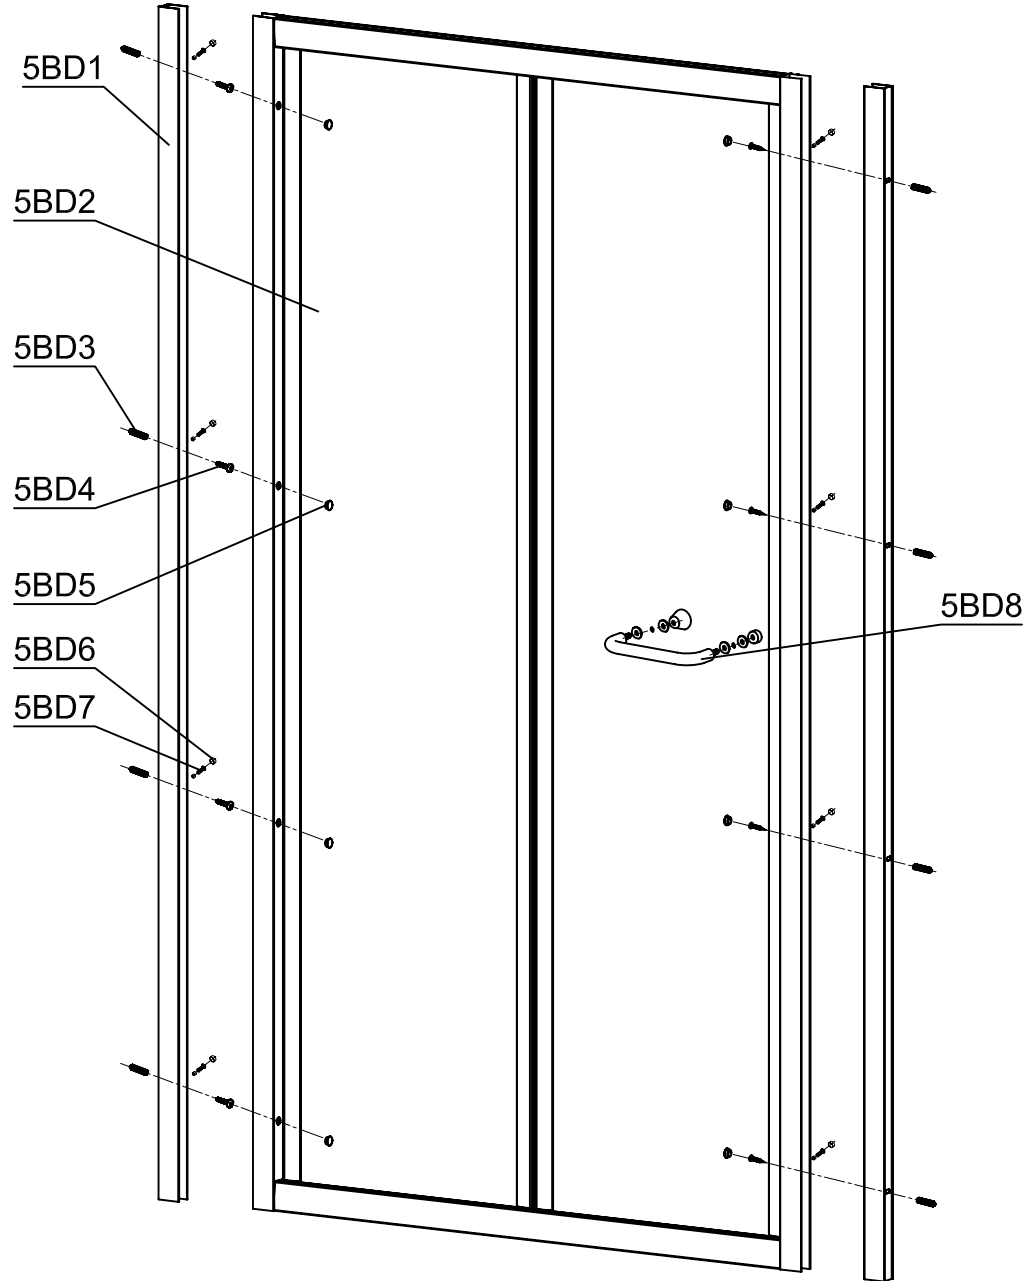

## INSTALLATION MANUAL

Eastbrook Code	Adjustment	Eastbrook Code	Adjustment
69.0055	680-700	69.0056	740-760
69.0057	780-800	69.0058	880-900

This product should only be fixed by a fully qualified installer

<p><b>5BD1</b></p>  <p>2X</p>	<p><b>5BD3</b></p>  <p>8X</p>	<p><b>5BD4</b></p>  <p>8X</p>	<p><b>5BD5</b></p>  <p>8X</p>
<p><b>5BD6</b></p>  <p>8X</p>	<p><b>5BD7</b></p>  <p>8X</p>	<p><b>5BD8</b></p>  <p>1X</p>	

6.2

5BD4(8X)

**7**

7.1

**8**

8.1

Ø3.2

9