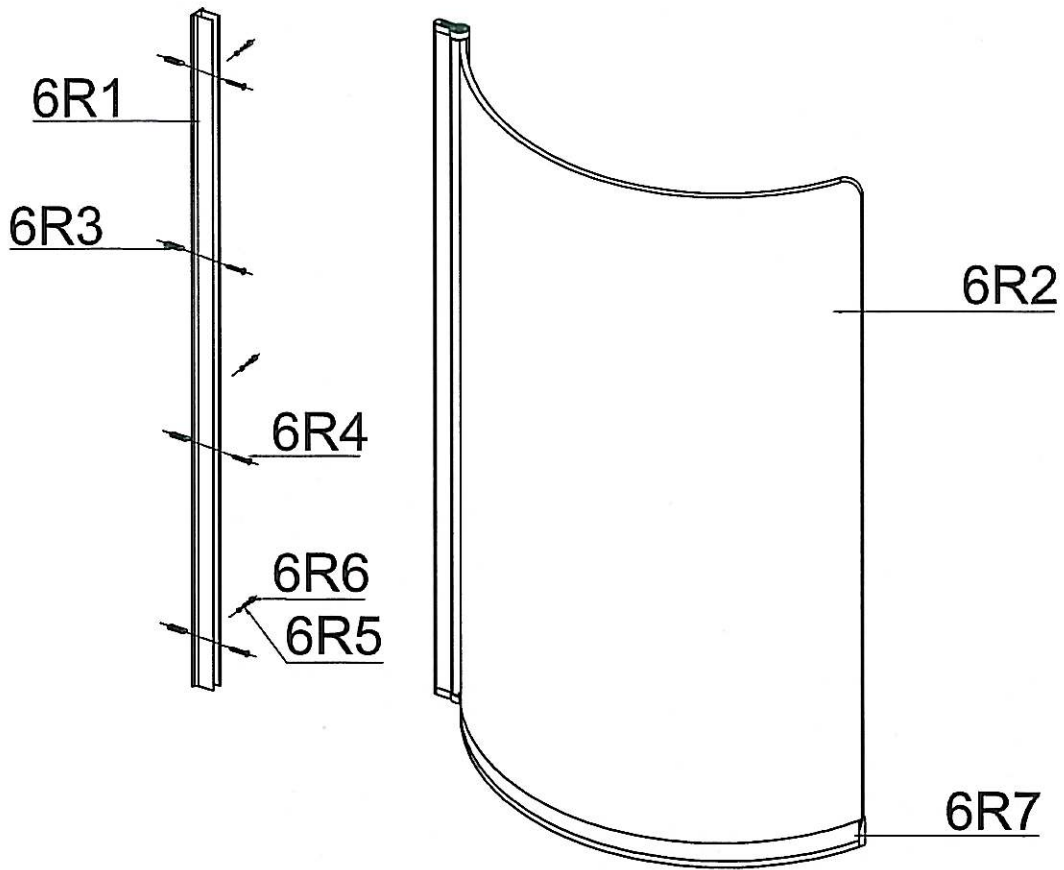

69.0139 C Shape Shower Screen 5mm

Eastbrook Road, Gloucester GL4 3DB
 Technical Helpline: 01452 317890
 email: technical@eastbrookco.com

6R3

4X

6R4

30
ST4

4X

6R5

10
ST4

3X

6R7

1X

6R6

3X

6R8

1X