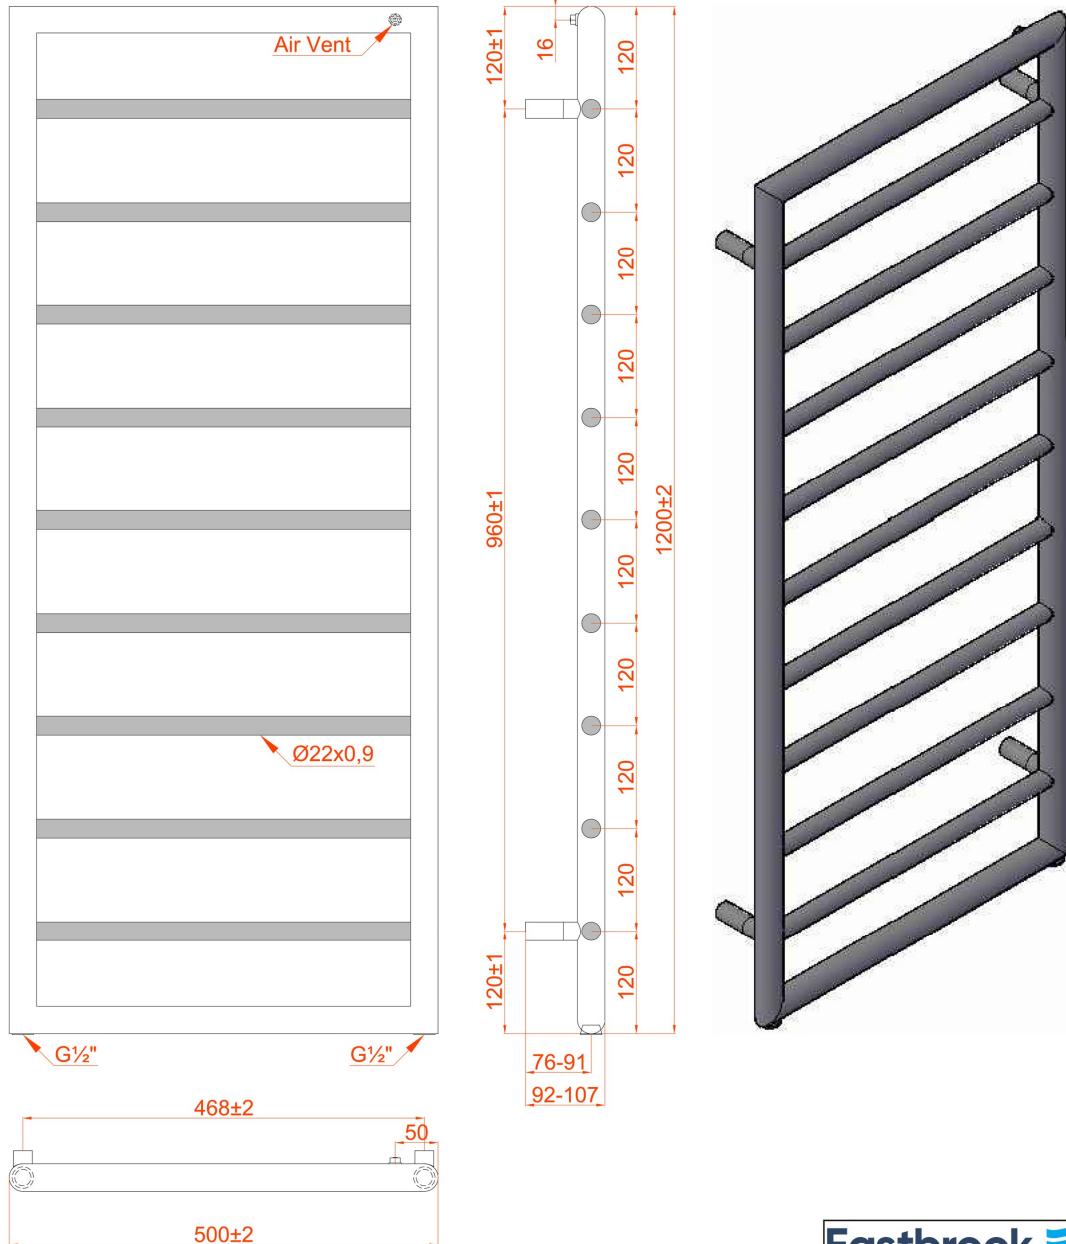

DATASHEET

Image

General Information

Product:	61.0022
Description:	Kenilworth 1200 x 500mm. Towel Rail
Website Link:	(Click Here)
Product Type:	Towel Rail
Brand:	Eastbrook Company
Colour:	Matt White
Material:	Mild Steel
Height (mm):	1200mm
Width (mm):	500mm
Net Weight (kg):	5.88kg
Product Range:	Kenilworth

Product Specifications

Warranty:	5 Year(s)
Supplied with fixings:	Yes
Orientation:	Vertical
BTU $\Delta T50^{\circ}\text{C}$:	1283
BTU $\Delta T60^{\circ}\text{C}$:	1617
Watts $\Delta T50^{\circ}\text{C}$:	376
Watts $\Delta T60^{\circ}\text{C}$:	474

Drawing

Kenilworth 1200 x 500mm. Technical Drawing

* Element can only be fitted on the right hand side.

Eastbrook 
Eastbrook Road, Gloucester GL4 3DB
Technical Helpline : 01452 317890
Mon - Fri / 8am - 5pm
Email : technical@eastbrookco.com