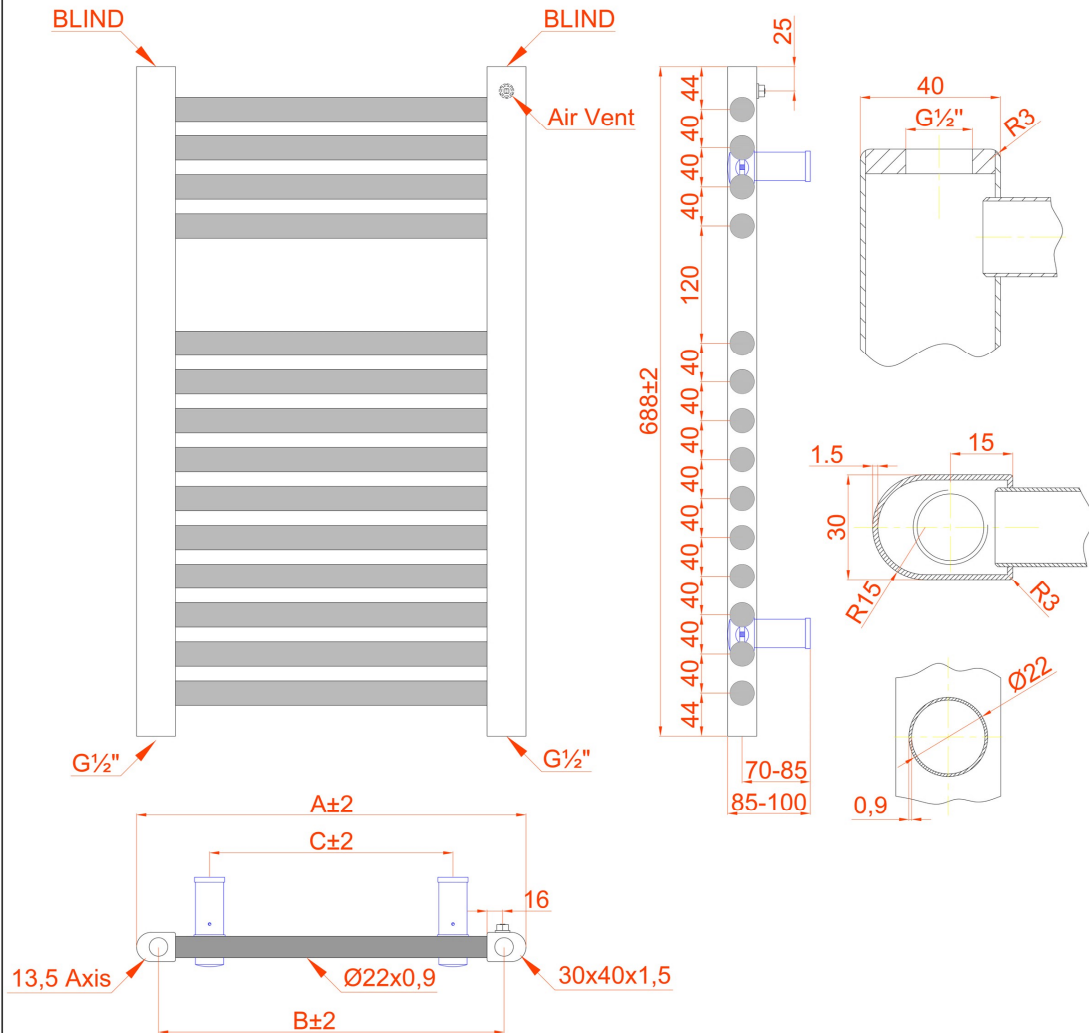

DATASHEET

Image

General Information

Product:	61.0115
Description:	Biava Multirail HV Straight 688 x 450mm
Website Link:	(Click Here)
Product Type:	Towel Rail
Brand:	Eastbrook Company
Colour:	Matt White
Material:	Mild Steel
Height (mm):	688mm
Width (mm):	450mm
Net Weight (kg):	4.32kg
Product Range:	Biava Multirail HV

Product Specifications

Warranty:	5 Year(s)
Supplied with fixings:	Yes
BTU $\Delta T50^{\circ}\text{C}$:	962
BTU $\Delta T60^{\circ}\text{C}$:	1214
Watts $\Delta T50^{\circ}\text{C}$:	282
Watts $\Delta T60^{\circ}\text{C}$:	356

Drawing

A±2	B±2	C±2
400mm	350mm	250mm
450mm	400mm	300mm
500mm	450mm	350mm
600mm	550mm	450mm

Eastbrook 
 Eastbrook Road, Gloucester GL4 3DB
 Technical Helpline : 01452 317890
 Mon - Fri / 8am - 5pm
 Email : technical@eastbrookco.com