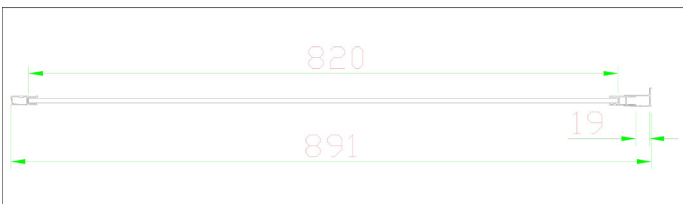

### General Information

Product:	58.494
Description:	Volente 900 side panel
Product Type:	Side Panel
Brand:	Eastbrook Company
Colour:	Matt Black
Material:	Tempered Glass
Height (mm):	1850mm
Width (mm):	900mm
Length (mm):	43mm
Net Weight (kg) (kg):	26kg
Product Range:	Volente