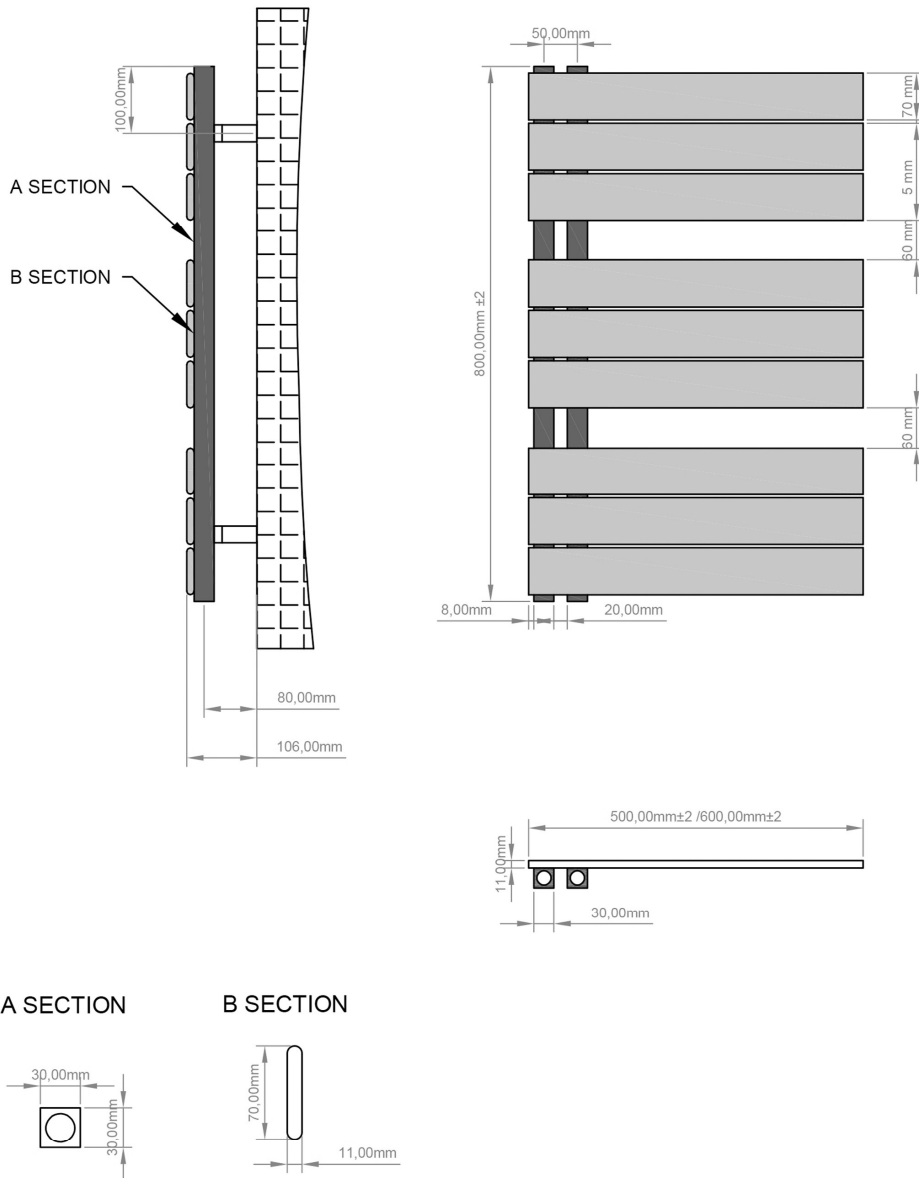

DATASHEET

Image

General Information

Product:	89.0622
Description:	Helmsley 800 x 500 Towel Rail
Website Link:	(Click Here)
Product Type:	Towel Rail
Brand:	Eastbrook Company
Colour:	Matt Grey
Material:	Mild Steel
Height (mm):	800mm
Width (mm):	500mm
Net Weight (kg):	10.43kg
Product Range:	Helmsley

Product Specifications

Warranty:	5 Year(s)
Supplied with fixings:	Yes
BTU $\Delta T50^{\circ}\text{C}$:	1166
BTU $\Delta T60^{\circ}\text{C}$:	1492
Watts $\Delta T50^{\circ}\text{C}$:	342
Watts $\Delta T60^{\circ}\text{C}$:	437

Drawing

Helmsley 800 x 500/600mm. Technical Drawing

scale: 1/2

Eastbrook 
Eastbrook Road, Gloucester GL4 3DB
Technical Helpline : 01452 317890
Mon - Fri / 8am - 5pm
Email : technical@eastbrookco.com