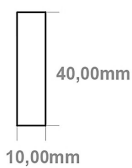

DATASHEET

Image

General Information

Product:	89:1282
Description:	Defford 1200 x 500mm Towel Rail
Website Link:	(Click Here)
Product Type:	Towel Rail
Brand:	Eastbrook Company
Colour:	Matt Grey
Material:	Mild Steel
Height (mm):	1200mm
Width (mm):	500mm
Net Weight (kg):	11.2kg
Product Range:	Defford

Drawing

Defford 1200 x 500mm. Technical Drawing

A SECTION

B SECTION

scale: 1/5

Eastbrook 
Eastbrook Road, Gloucester GL4 3DB
Technical Helpline : 01452 317890
Mon - Fri / 8am - 5pm
Email : technical@eastbrookco.com