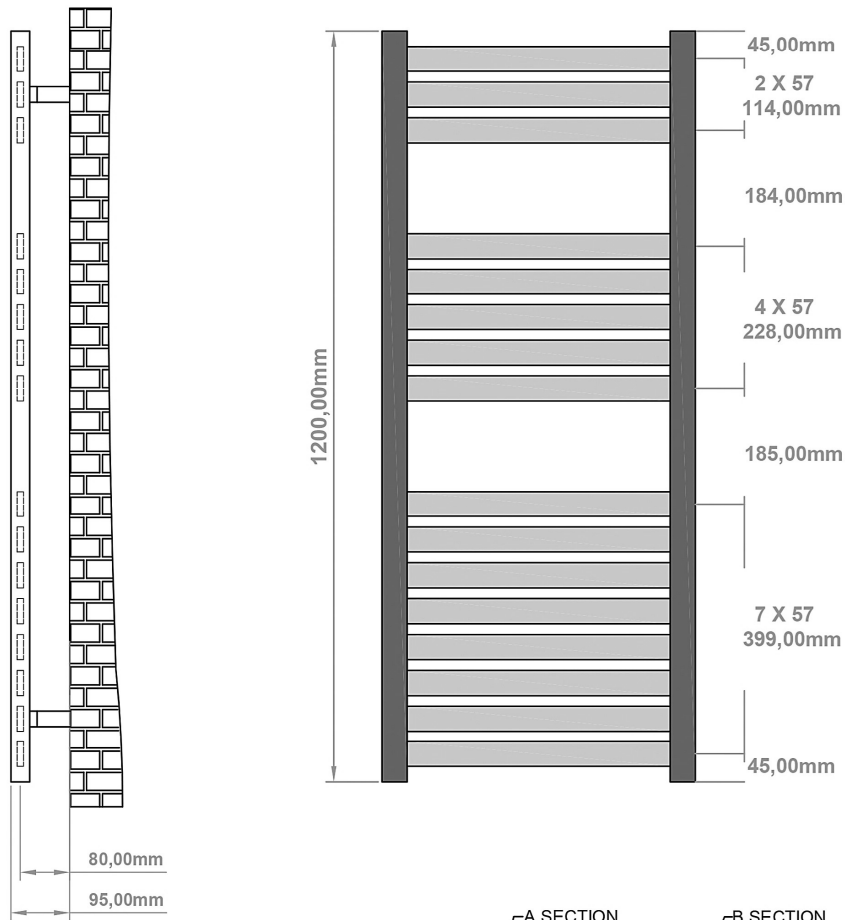

DATASHEET

Image

General Information

Product:	89:1282
Description:	Defford 1200 x 500mm Towel Rail
Website Link:	(Click Here)
Product Type:	Towel Rail
Brand:	Eastbrook Company
Colour:	Matt Grey
Material:	Mild Steel
Height (mm):	1200mm
Width (mm):	500mm
Net Weight (kg):	11.2kg
Product Range:	Defford

Product Specifications

Warranty:	5 Year(s)
Supplied with fixings:	Yes
BTU $\Delta T50^{\circ}\text{C}$:	1608
BTU $\Delta T60^{\circ}\text{C}$:	2058
Watts $\Delta T50^{\circ}\text{C}$:	471
Watts $\Delta T60^{\circ}\text{C}$:	603

Drawing

Defford 1200 x 500mm. Technical Drawing

A SECTION

B SECTION

scale: 1/5

Eastbrook 
Eastbrook Road, Gloucester GL4 3DB
Technical Helpline : 01452 317890
Mon - Fri / 8am - 5pm
Email : technical@eastbrookco.com