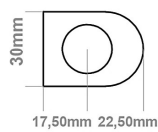

DATASHEET

Image

General Information

Product:	89:1282
Description:	Defford 1200 x 500mm Towel Rail
Website Link:	(Click Here)
Product Type:	Towel Rail
Brand:	Eastbrook Company
Colour:	Matt Grey
Material:	Mild Steel
Height (mm):	1200mm
Width (mm):	500mm
Net Weight (kg):	11.2kg
Product Range:	Defford

Drawing

Defford 1200 x 500mm. Technical Drawing

A SECTION

B SECTION

scale: 1/5

Eastbrook 
Eastbrook Road, Gloucester GL4 3DB
Technical Helpline : 01452 317890
Mon - Fri / 8am - 5pm
Email : technical@eastbrookco.com