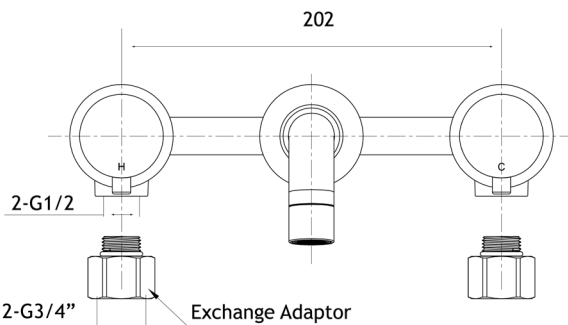

DATASHEET

Image

General Information

Product:	98.2046
Description:	Meriden Three Hole Wall mounted Bath Tap set
Website Link:	(Click Here)
Product Type:	Bath Tap Set
Brand:	Eastbrook Company
Colour:	Brushed Brass
Material:	Brass
Height (mm):	69mm
Width (mm):	257mm
Length (mm):	200mm
Net Weight (kg) (kg):	1.6kg
Product Range:	Meriden

Product Specifications

Warranty:	2 Year(s)
Finish:	Brushed
Mounting:	Wall
Flow rate Litres/Min (1.0 bar):	11.5
Flow rate Litres/Min (2.0 bar):	17.2
Flow rate Litres/Min (3.0 bar):	20.2
Minimum Bar Pressure re-	0.5

Drawing

Both G 1/2 and 3/4
can be connected