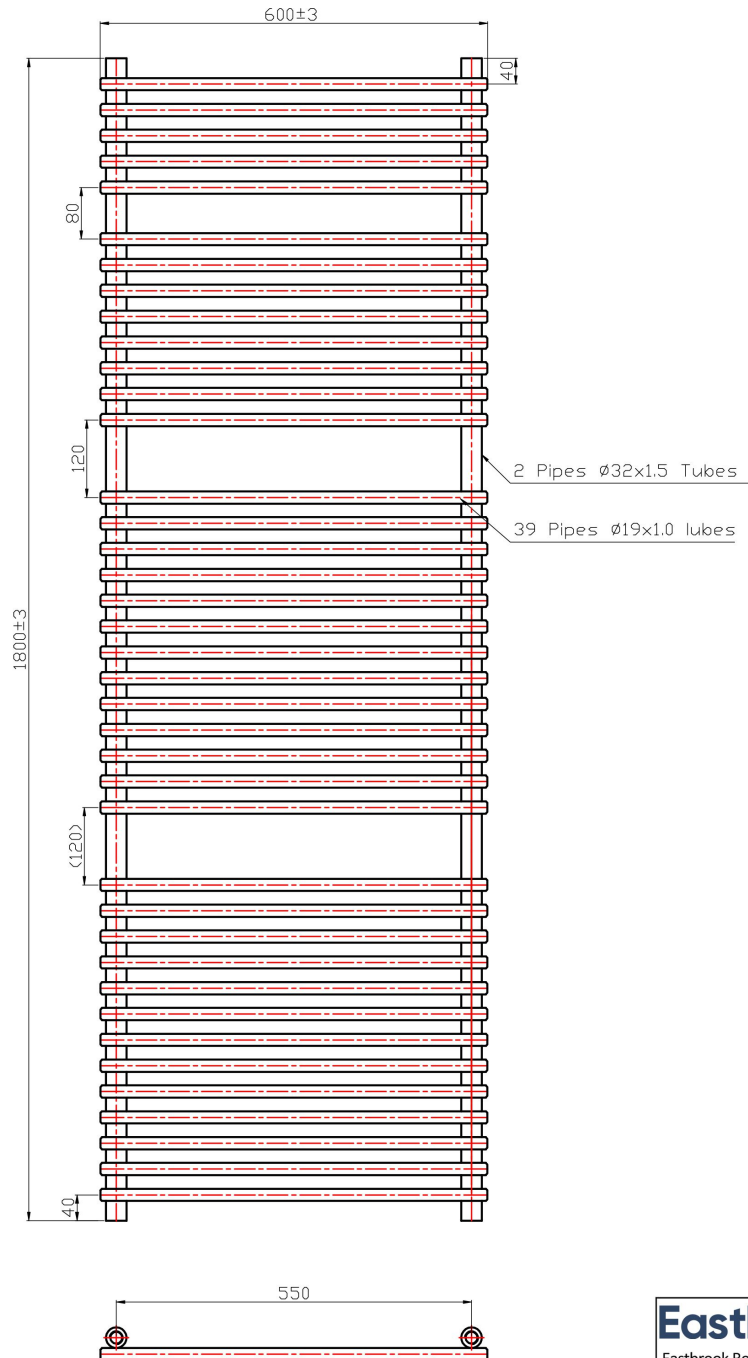

DATASHEET

Image

General Information

Product:	41.0171
Description:	Tube on Tube 1800x600
Website Link:	(Click Here)
Product Type:	Towel Rail
Brand:	Eastbrook Company
Colour:	Chrome
Material:	Mild Steel
Height (mm):	1800mm
Width (mm):	600mm
Net Weight (kg):	13.3kg
Product Range:	Biava Tube on Tube

Drawing

Biava Tube on Tube Towel Rail 1800 x 600mm. Technical Drawing

Eastbrook 
Eastbrook Road, Gloucester GL4 3DB
Technical Helpline : 01452 317890
Mon - Fri / 8am - 5pm
Email : technical@eastbrookco.com