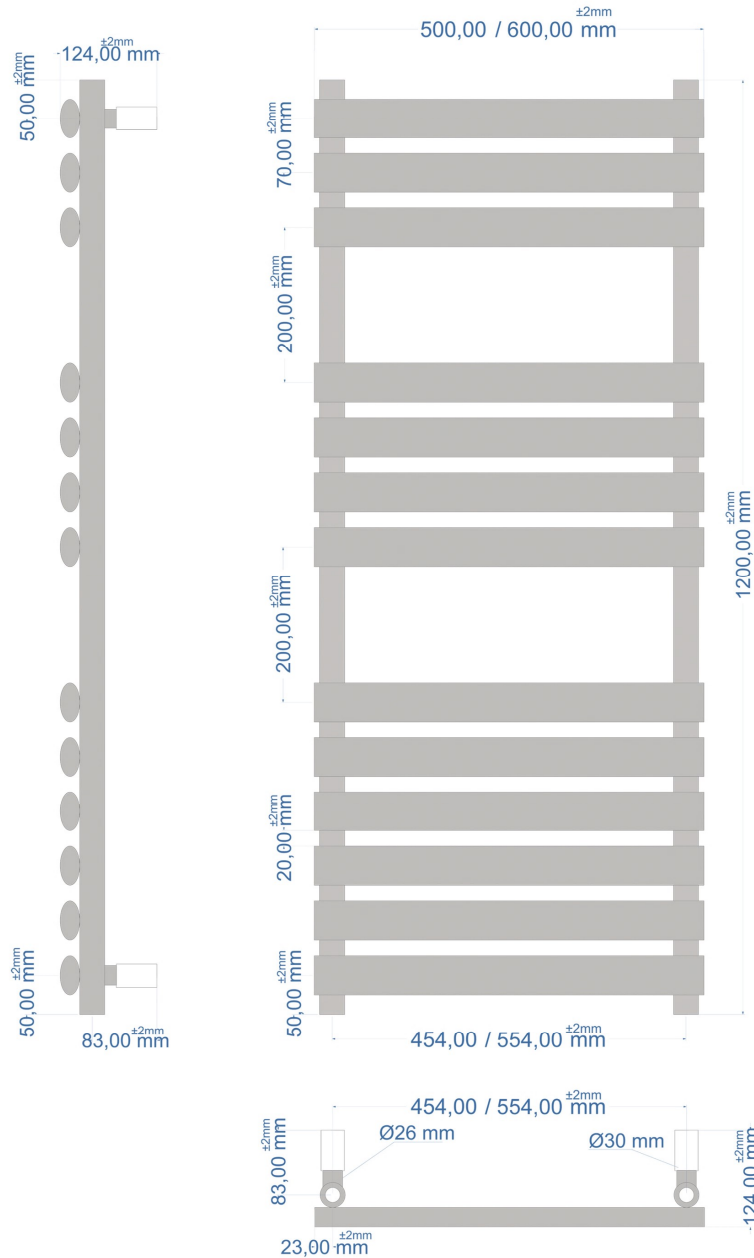

DATASHEET

Image

General Information

Product:	89.0045
Description:	Tunstall 1200 x 600 Towel Rail
Website Link:	(Click Here)
Product Type:	Towel Rail
Brand:	Eastbrook Company
Colour:	Matt White
Material:	Mild Steel
Height (mm):	1200mm
Width (mm):	600mm
Net Weight (kg):	12.9kg
Product Range:	Tunstall

Product Specifications

Warranty:	5 Year(s)
Supplied with fixings:	Yes
BTU $\Delta T50^{\circ}\text{C}$:	2042
BTU $\Delta T60^{\circ}\text{C}$:	2614
Watts $\Delta T50^{\circ}\text{C}$:	599
Watts $\Delta T60^{\circ}\text{C}$:	766

Drawing

Tunstall Towel Rail 1200 x 500/600mm. Technical Drawing

Eastbrook 
Eastbrook Road, Gloucester GL4 3DB
Technical Helpline : 01452 317890
Mon - Fri / 8am - 5pm
Email : technical@eastbrookco.com