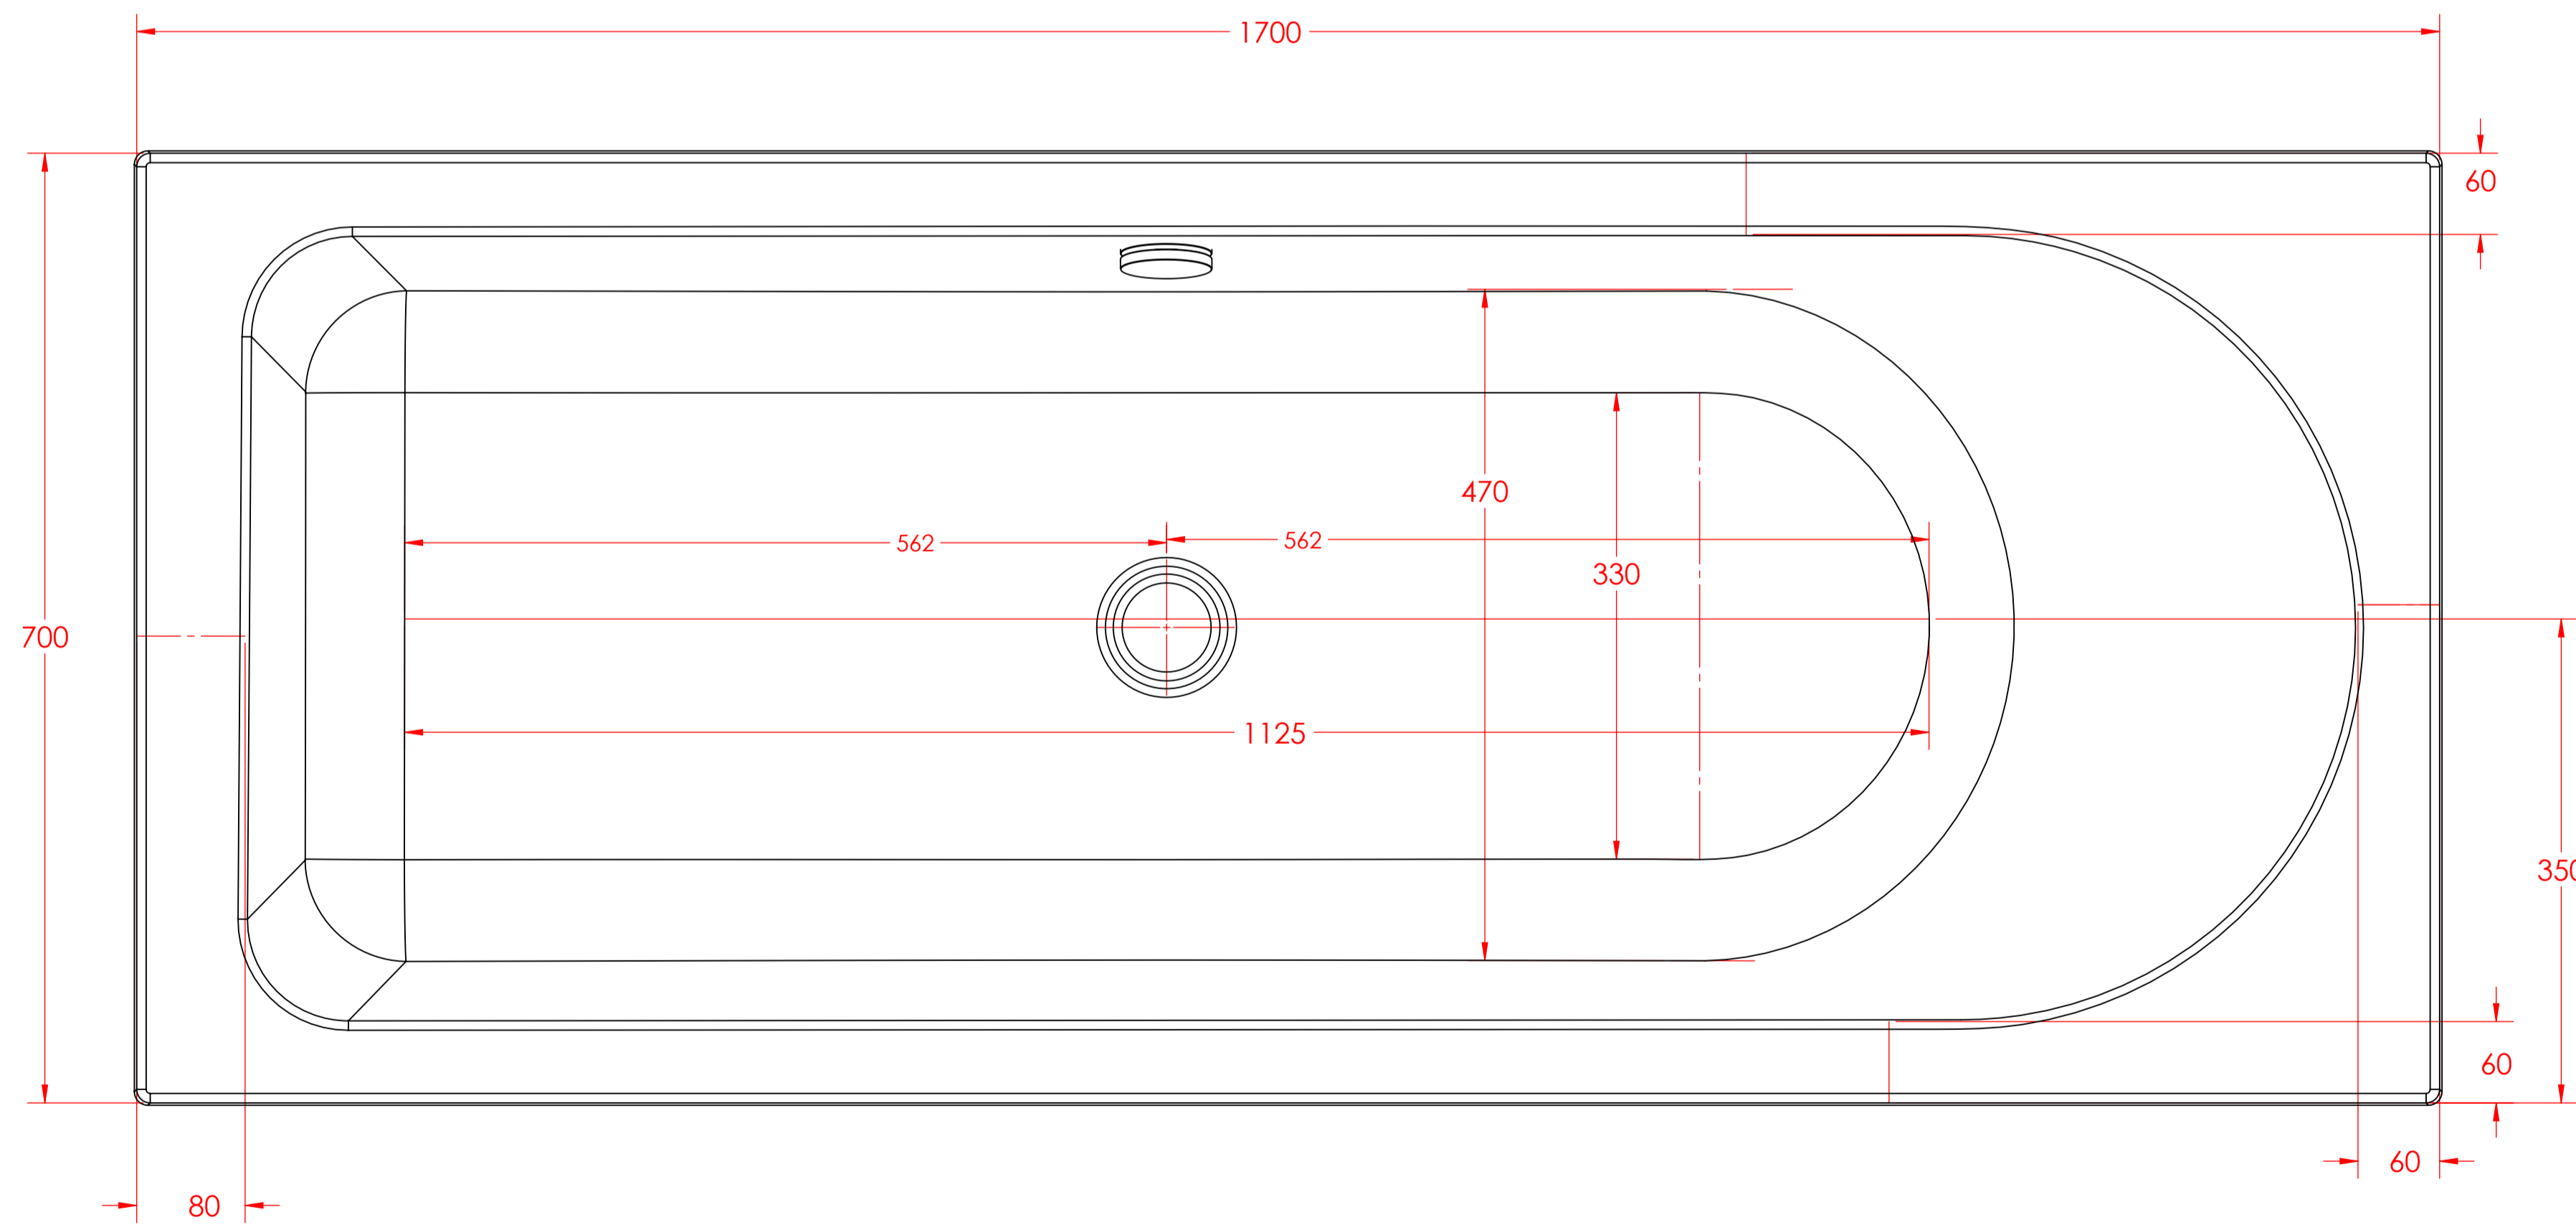

SECTION A-A  
SCALE 1:4

BISCAY SHOWER RH 1700 x700 x440mm