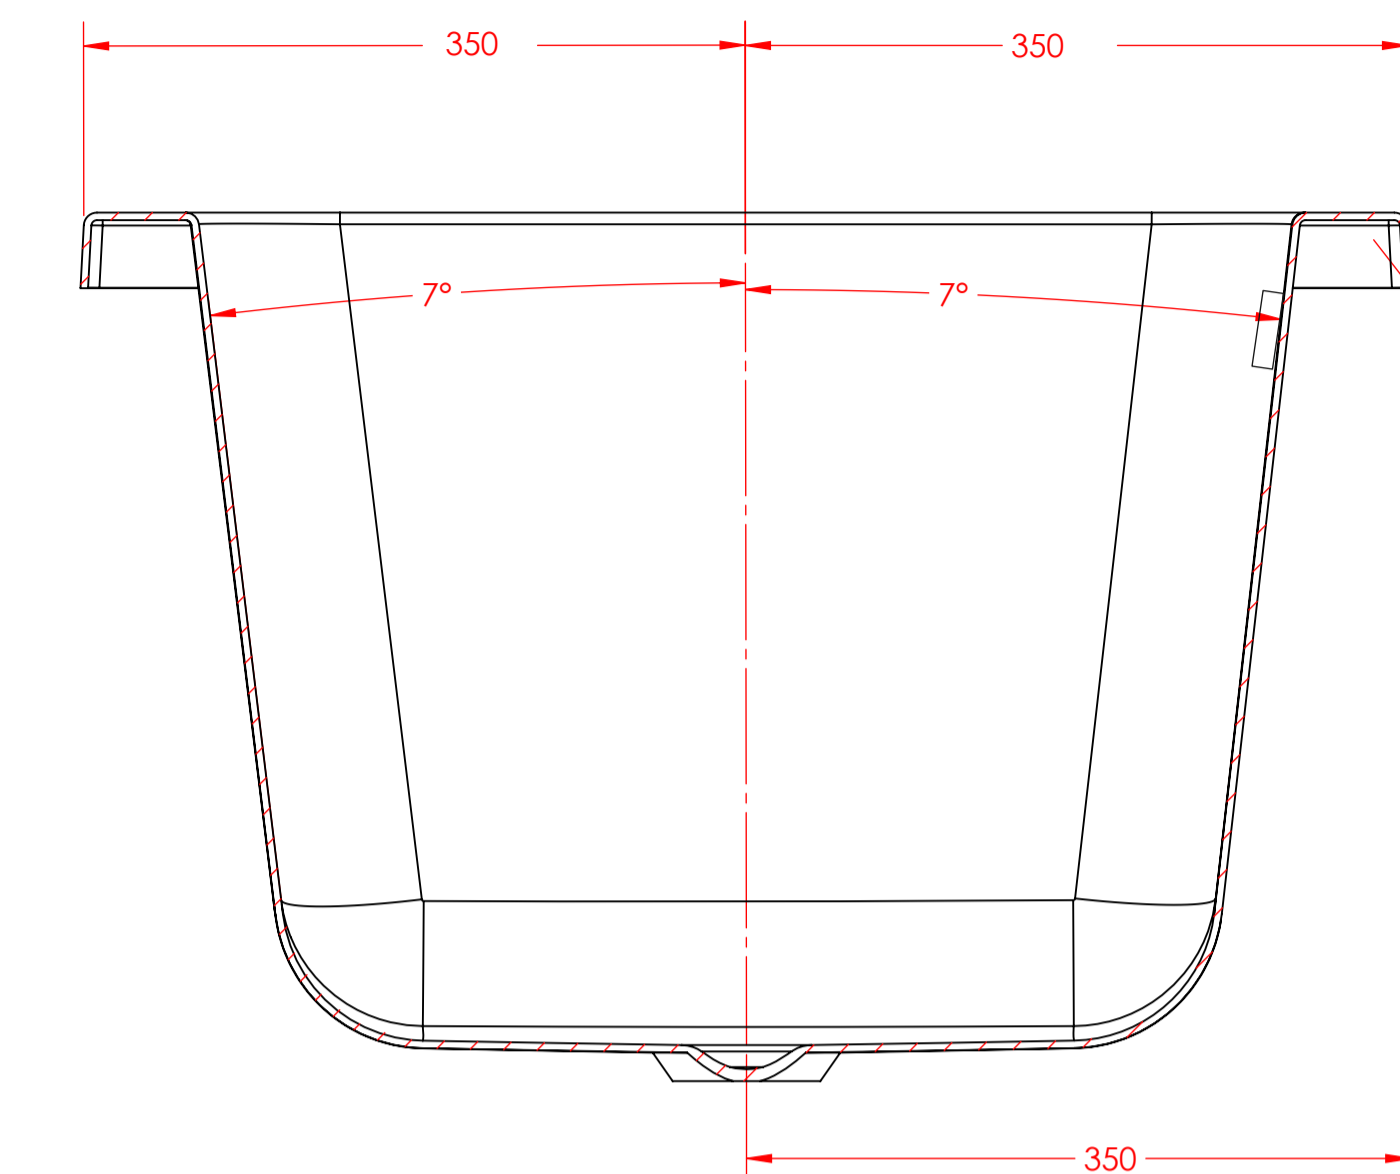

SECTION A-A  
SCALE 1:4

BISCAY SHOWER RH 1700 x700 x440mm