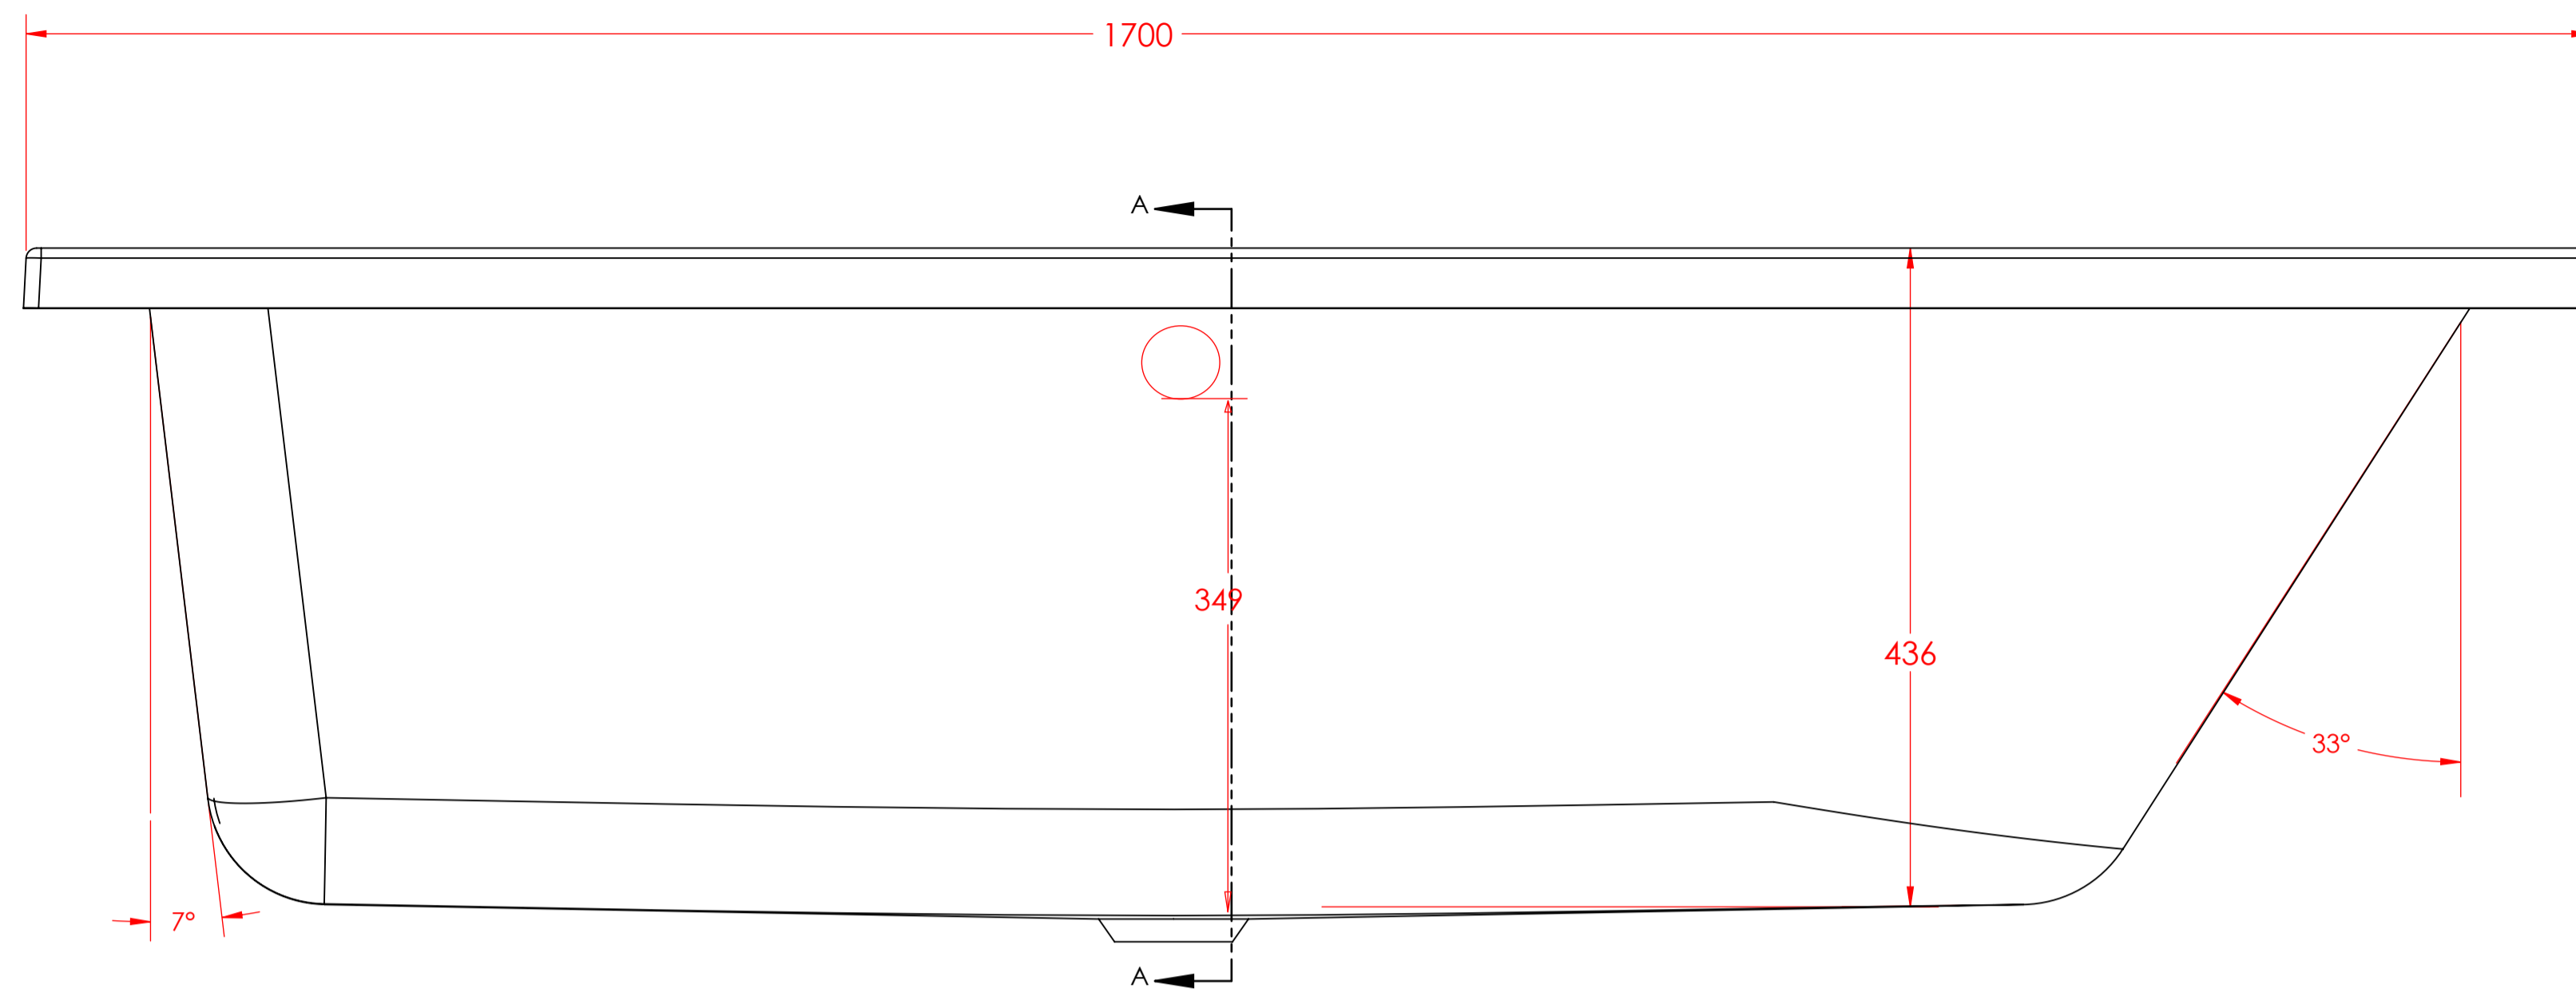

SECTION A-A  
SCALE 1:4

BISCAY SHOWER RH 1700 x700 x440mm