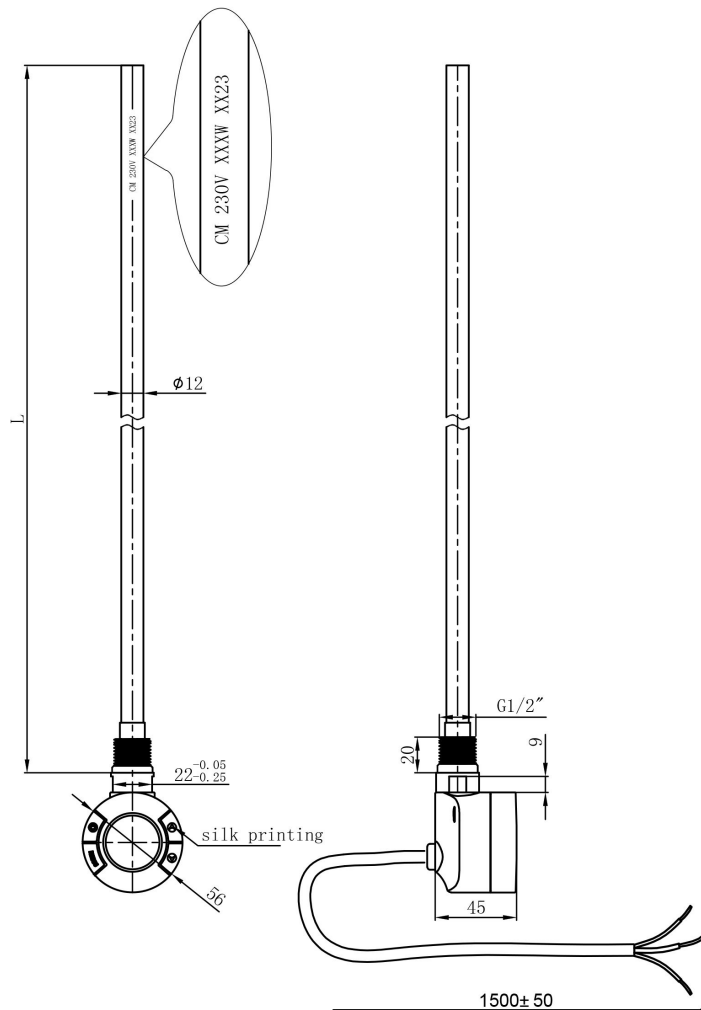

DATASHEET

Image

General Information

Product:	41.0743
Description:	Type B Element Wi-Fi 600W
Website Link:	(Click Here)
Product Type:	Heating Element
Brand:	Eastbrook Company
Colour:	Matt Black
Length (mm):	45mm
Net Weight (kg):	0.36kg
Product Range:	Type B Wi-Fi Element

Product Specifications

Warranty:	2 Year(s)
Watts:	600

Drawing

**Type B Wi-Fi Element
 Technical Drawing**

Power	Resistance Length (L)
150W	245mm.
300W	315mm.
600W	545mm.
900W	755mm.

* Tolerance +/- 5mm.

Notes :

1. Cable colour for gloss white and chrome element is white.
2. Cable colour for matt anthracite and matt black element is black.
3. Cable length for all Type B Wi-Fi elements is 1.5 metre (+/- 5 cm).
4. IP rating is IPX4.