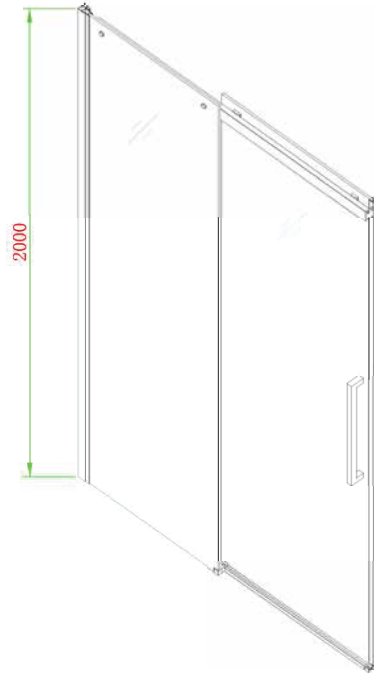

DATASHEET

Image

General Information

Product:	49.6004
Description:	Corniche 2000x1400 8mm Semi-Frameless Sliding Door
Website Link:	(Click Here)
Product Type:	Slider Shower Doors
Brand:	Eastbrook Company
Colour:	Chrome
Material:	Tempered Glass
Height (mm):	2000mm
Width (mm):	1400mm
Length (mm):	80mm
Net Weight (kg):	57.213kg
Product Range:	Corniche 2000

Product Specifications

Warranty:	10 Year(s)
Door opening (mm):	588mm
Easy Clean glass:	Yes
Finish:	Polished
Frameless:	No
Glass Thickness (mm):	8mm
Glass type:	Clear Glass
Waste Included:	No
Adjustment (mm):	1365-1380mm
Enclosure Size:	1400

Drawing

49.6004 8mm Framed Sliding Door Chrome 1400mm