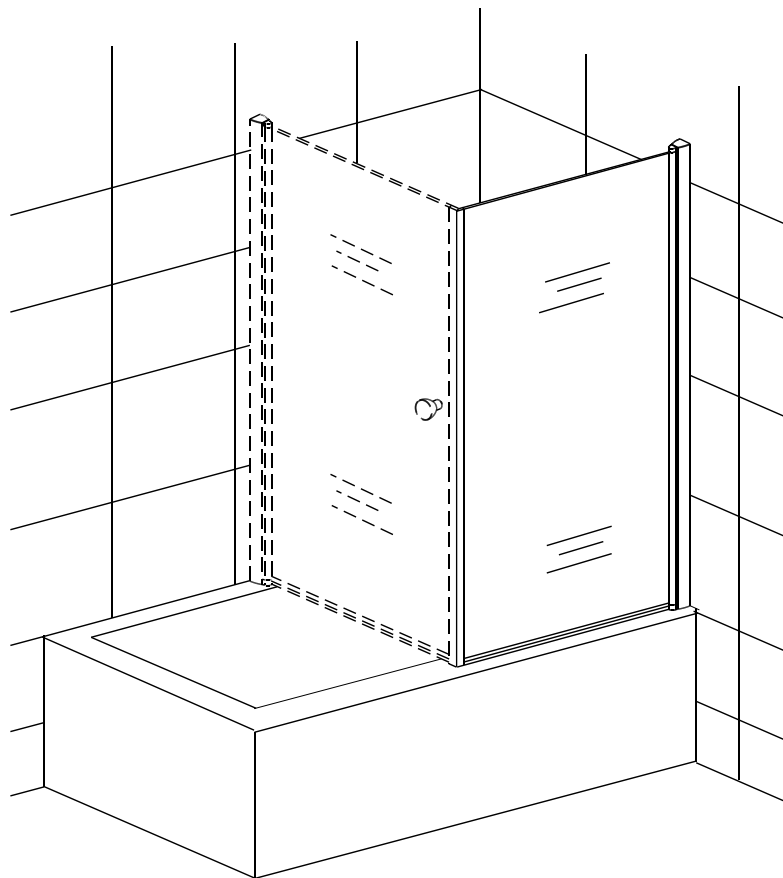

TYPE 1 UNIVERSAL SIDE SCREEN

| Eastbrook Code | Adjustment |
|----------------|------------|
| 58.720 | 775-800mm |

Please refer to the front screen
for installation instructions