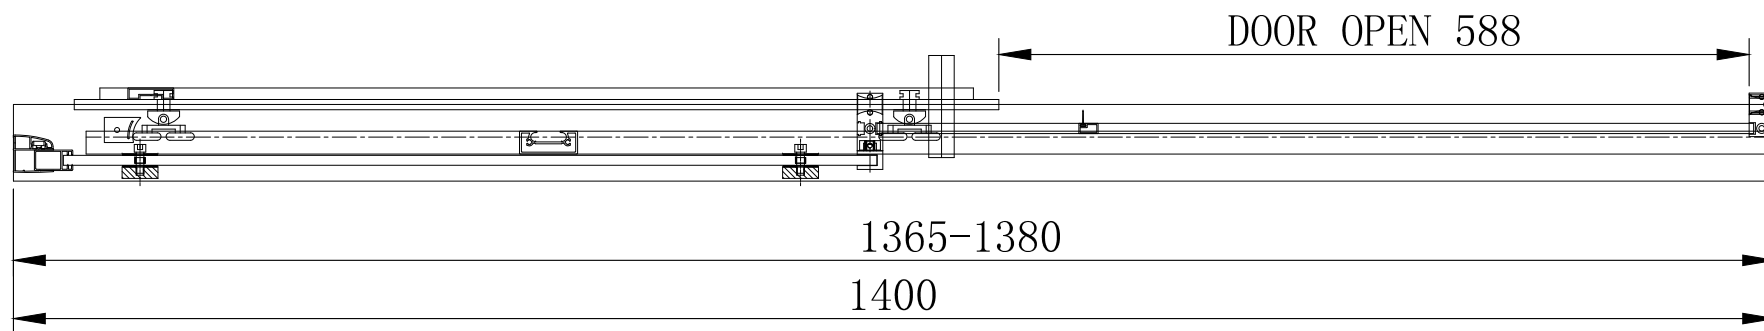

49. 6025 8mm Framed Sliding Door Brushed Brass 1000mm

49.6026 8mm Framed Sliding Door Brushed Brass 1100mm

49.6027 8mm Framed Sliding Door Brushed Brass 1200mm

49.6028 8mm Framed Sliding Door Brushed Brass 1400mm

49.6029 8mm Framed Sliding Door Brushed Brass 1600mm

49.6031 8mm Framed Sliding Door Brushed Brass 1700mm