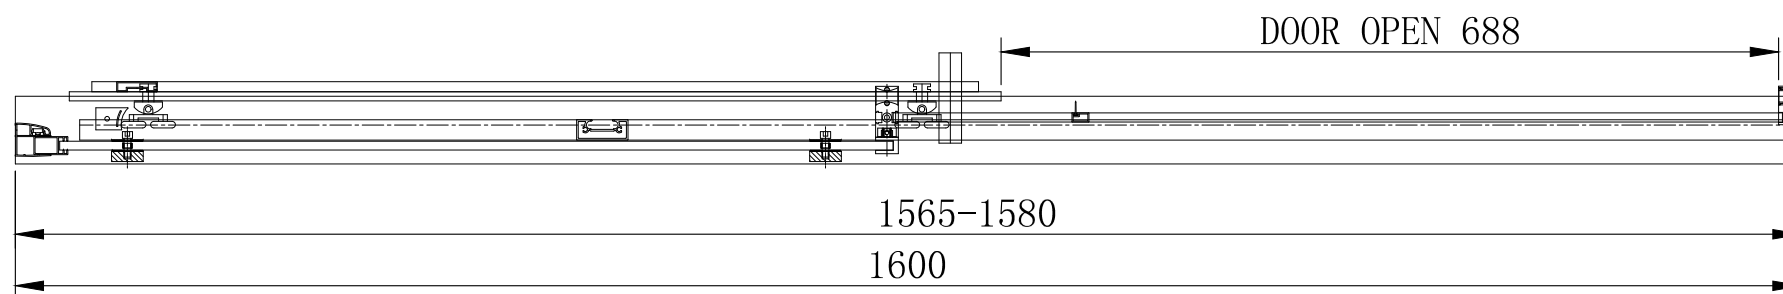

49. 6025 8mm Framed Sliding Door Brushed Brass 1000mm

49.6026 8mm Framed Sliding Door Brushed Brass 1100mm

49.6027 8mm Framed Sliding Door Brushed Brass 1200mm

49.6028 8mm Framed Sliding Door Brushed Brass 1400mm

49.6029 8mm Framed Sliding Door Brushed Brass 1600mm

49.6031 8mm Framed Sliding Door Brushed Brass 1700mm