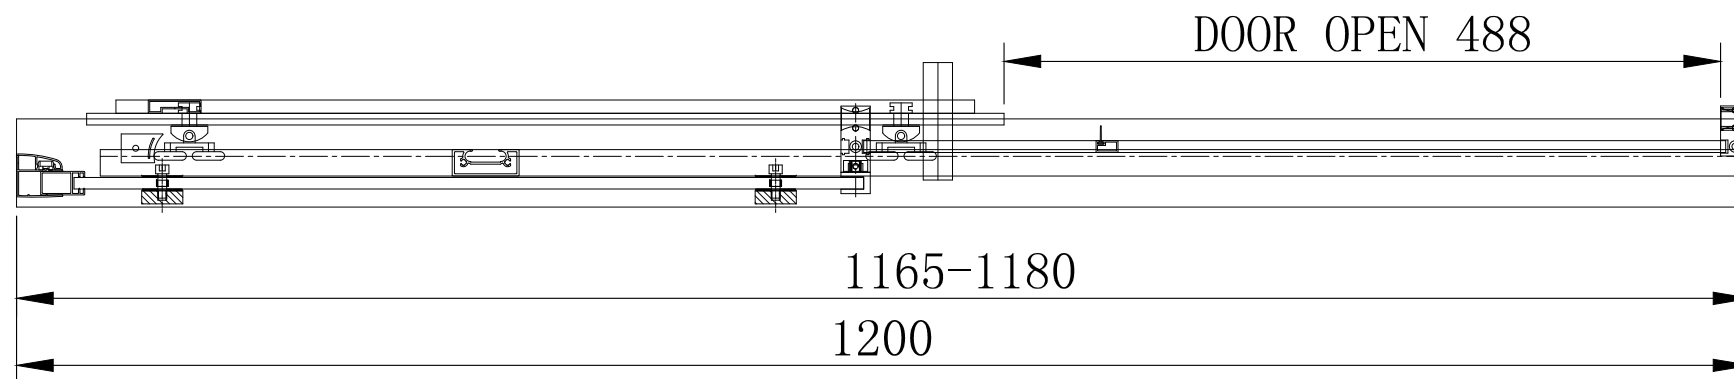

49. 6025 8mm Framed Sliding Door Brushed Brass 1000mm

49.6026 8mm Framed Sliding Door Brushed Brass 1100mm

49.6027 8mm Framed Sliding Door Brushed Brass 1200mm

49.6028 8mm Framed Sliding Door Brushed Brass 1400mm

49.6029 8mm Framed Sliding Door Brushed Brass 1600mm

49.6031 8mm Framed Sliding Door Brushed Brass 1700mm