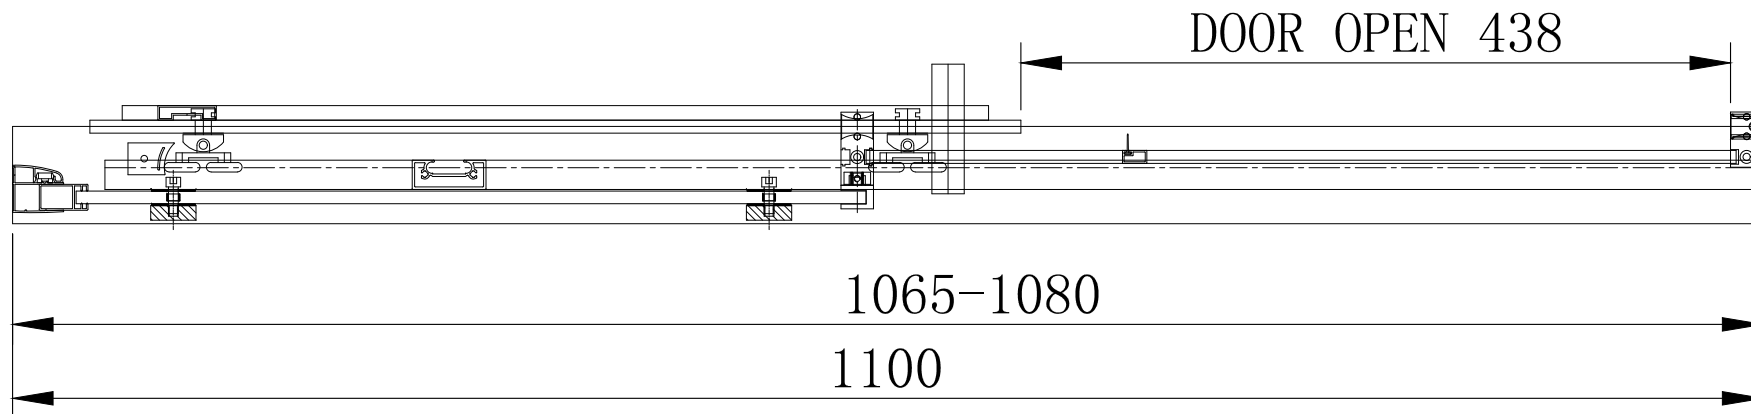

49. 6025 8mm Framed Sliding Door Brushed Brass 1000mm

49.6026 8mm Framed Sliding Door Brushed Brass 1100mm

49.6027 8mm Framed Sliding Door Brushed Brass 1200mm

49.6028 8mm Framed Sliding Door Brushed Brass 1400mm

49.6029 8mm Framed Sliding Door Brushed Brass 1600mm

49.6031 8mm Framed Sliding Door Brushed Brass 1700mm