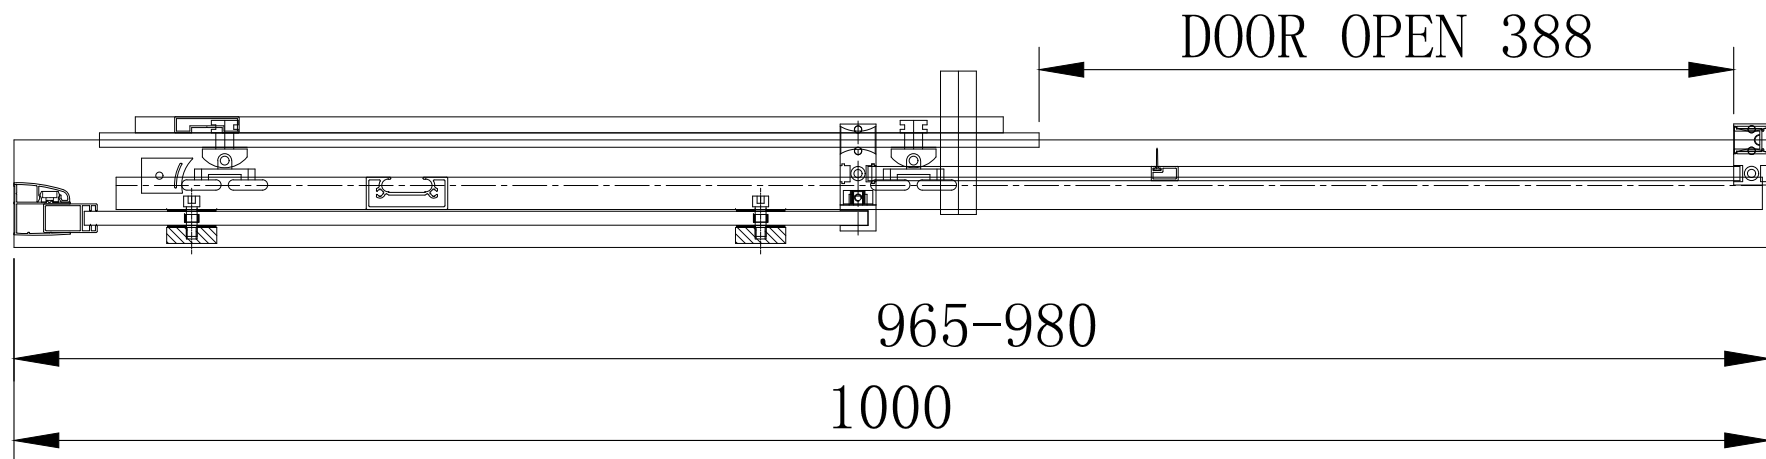

49. 6025 8mm Framed Sliding Door Brushed Brass 1000mm

49.6026 8mm Framed Sliding Door Brushed Brass 1100mm

49.6027 8mm Framed Sliding Door Brushed Brass 1200mm

49.6028 8mm Framed Sliding Door Brushed Brass 1400mm

49.6029 8mm Framed Sliding Door Brushed Brass 1600mm

49.6031 8mm Framed Sliding Door Brushed Brass 1700mm