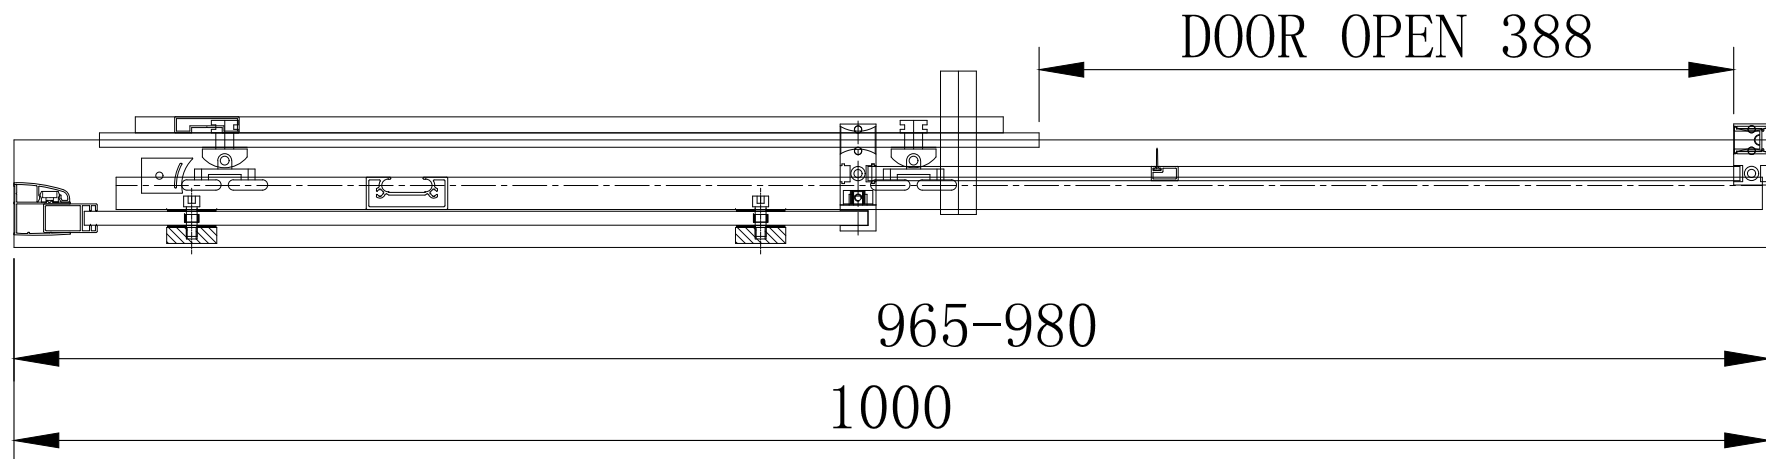

49. 6025 8mm Framed Sliding Door Brushed Brass 1000mm

49.6026 8mm Framed Sliding Door Brushed Brass 1100mm

49.6027 8mm Framed Sliding Door Brushed Brass 1200mm

49.6028 8mm Framed Sliding Door Brushed Brass 1400mm

# 49.6029 8mm Framed Sliding Door Brushed Brass 1600mm

49.6031 8mm Framed Sliding Door Brushed Brass 1700mm