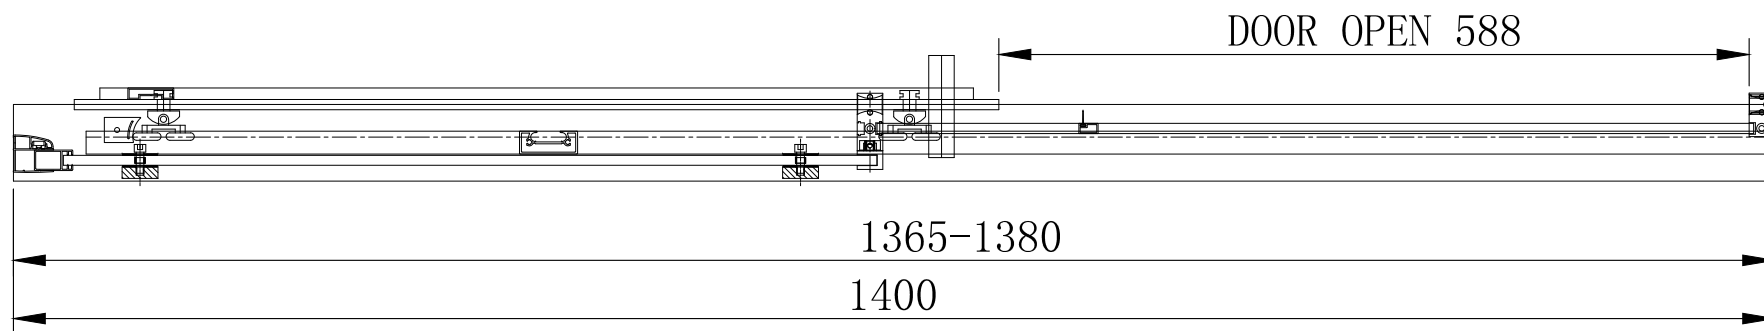

49. 6025 8mm Framed Sliding Door Brushed Brass 1000mm

49.6026 8mm Framed Sliding Door Brushed Brass 1100mm

49.6027 8mm Framed Sliding Door Brushed Brass 1200mm

49.6028 8mm Framed Sliding Door Brushed Brass 1400mm

# 49.6029 8mm Framed Sliding Door Brushed Brass 1600mm

49.6031 8mm Framed Sliding Door Brushed Brass 1700mm