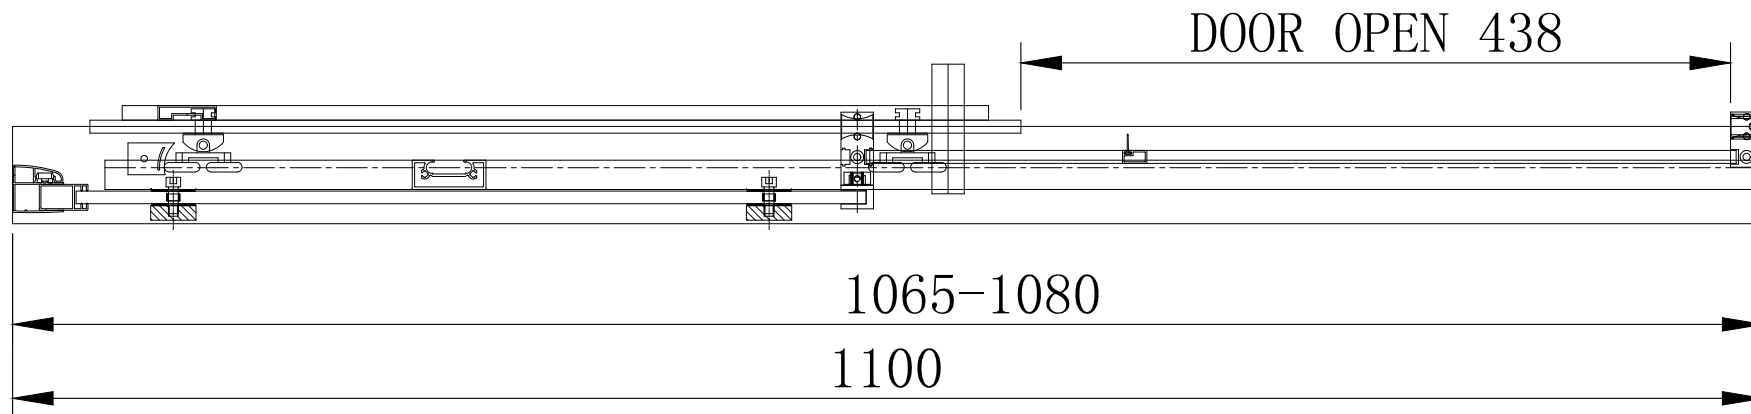

49. 6025 8mm Framed Sliding Door Brushed Brass 1000mm

49.6026 8mm Framed Sliding Door Brushed Brass 1100mm

49.6027 8mm Framed Sliding Door Brushed Brass 1200mm

49.6028 8mm Framed Sliding Door Brushed Brass 1400mm

# 49.6029 8mm Framed Sliding Door Brushed Brass 1600mm

49.6031 8mm Framed Sliding Door Brushed Brass 1700mm