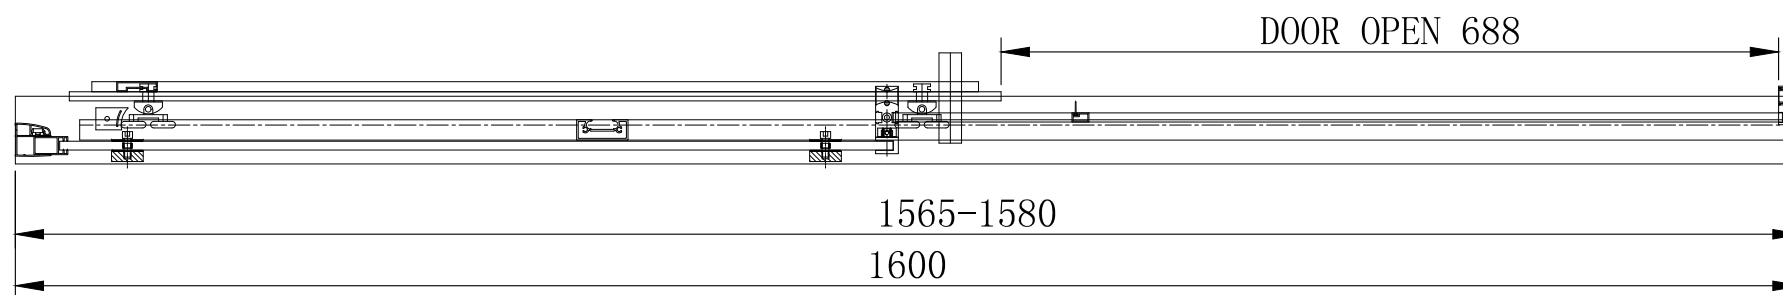

49. 6025 8mm Framed Sliding Door Brushed Brass 1000mm

49.6026 8mm Framed Sliding Door Brushed Brass 1100mm

49.6027 8mm Framed Sliding Door Brushed Brass 1200mm

49.6028 8mm Framed Sliding Door Brushed Brass 1400mm

# 49.6029 8mm Framed Sliding Door Brushed Brass 1600mm

49.6031 8mm Framed Sliding Door Brushed Brass 1700mm