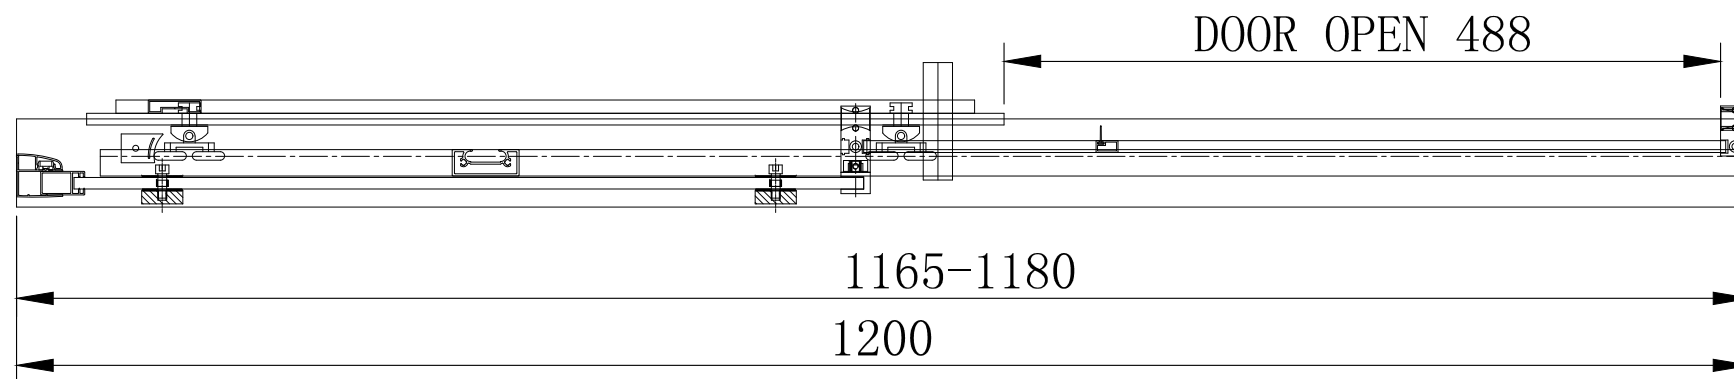

49. 6025 8mm Framed Sliding Door Brushed Brass 1000mm

49.6026 8mm Framed Sliding Door Brushed Brass 1100mm

49.6027 8mm Framed Sliding Door Brushed Brass 1200mm

49.6028 8mm Framed Sliding Door Brushed Brass 1400mm

# 49.6029 8mm Framed Sliding Door Brushed Brass 1600mm

49.6031 8mm Framed Sliding Door Brushed Brass 1700mm